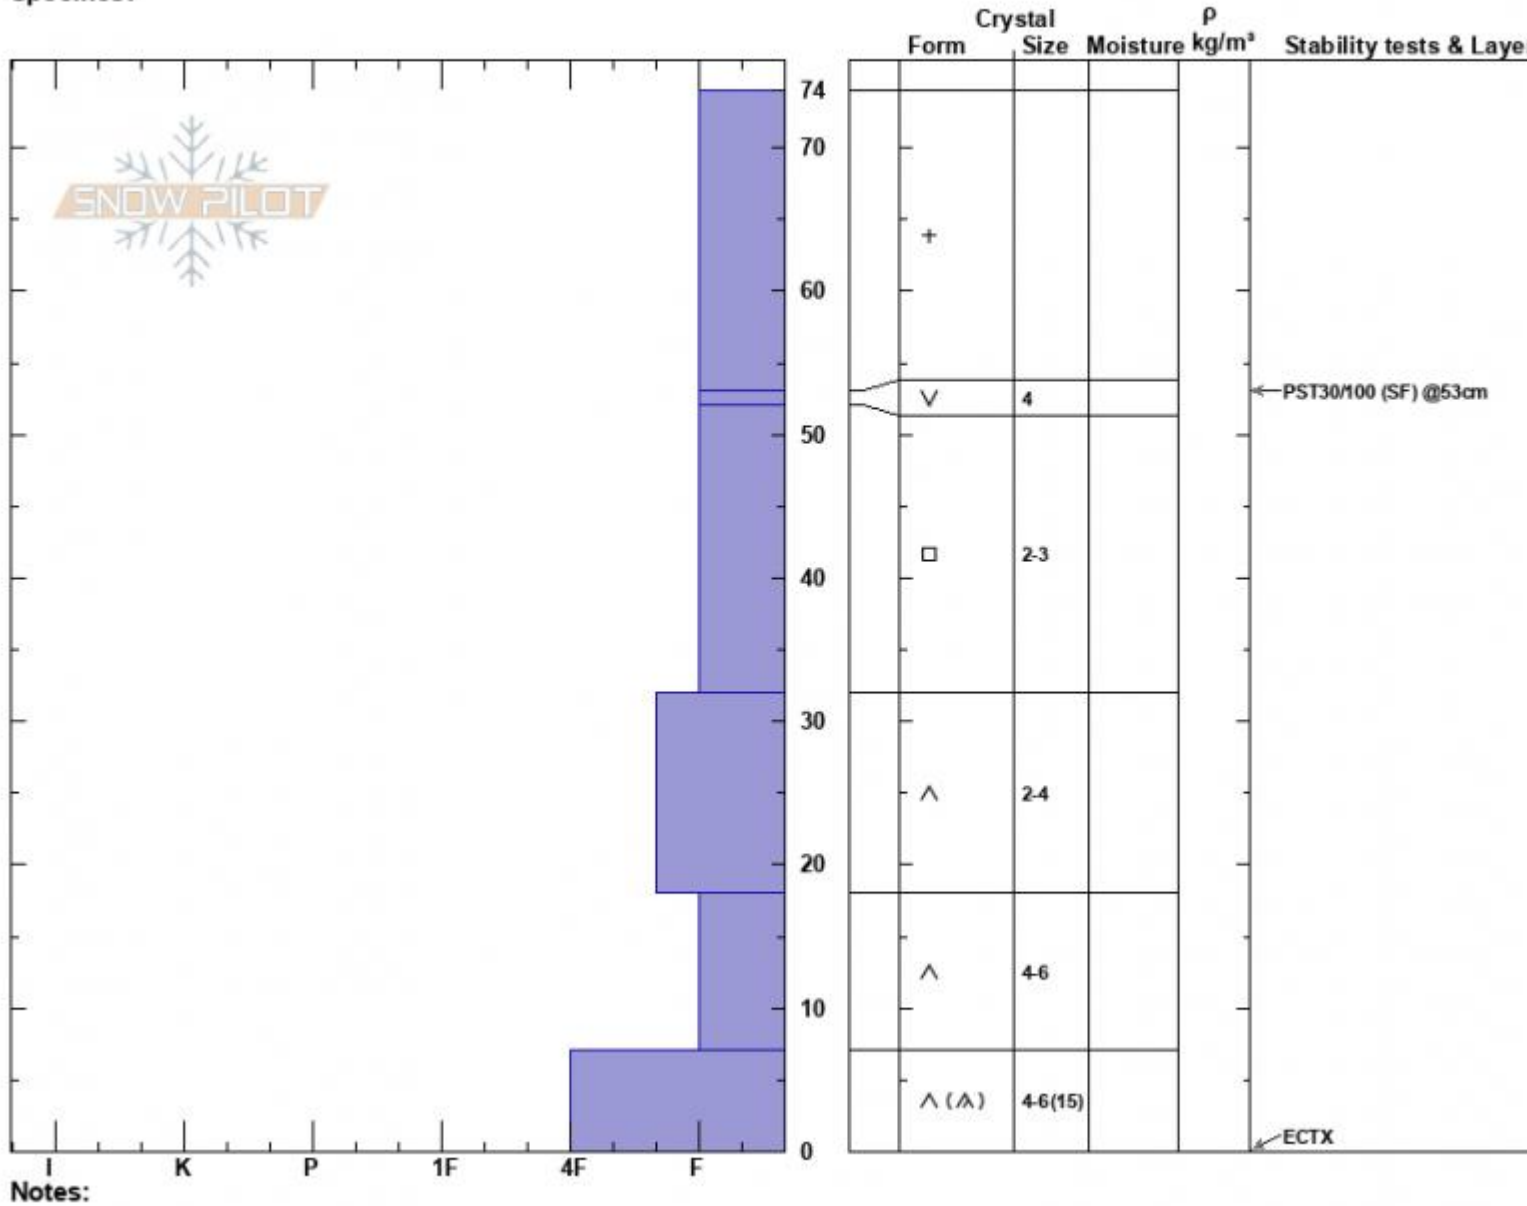

Top of Spanky's North
 Madison Range-N
 MT
 Elevation: 9160 ft
 Aspect: 45°
 Specifics:

Dave Zinn
 01/15/2024 - 12:30pm
 Co-ord: 45.32473N, -111.38145W
 Slope Angle: 25°
 Wind Loading: previous

Stability: Good
 Air Temperature:
 Sky Cover: CLR
 Precipitation: NO
 Wind: W Calm

HS:74
 PF:65
 Layer Notes:
 53-52cm:Problematic layer

Advisory Region
 Northern Madison
 Longitude
 -111.38W
 Latitude
 45.35N
 Northern Madison, 2024-01-15