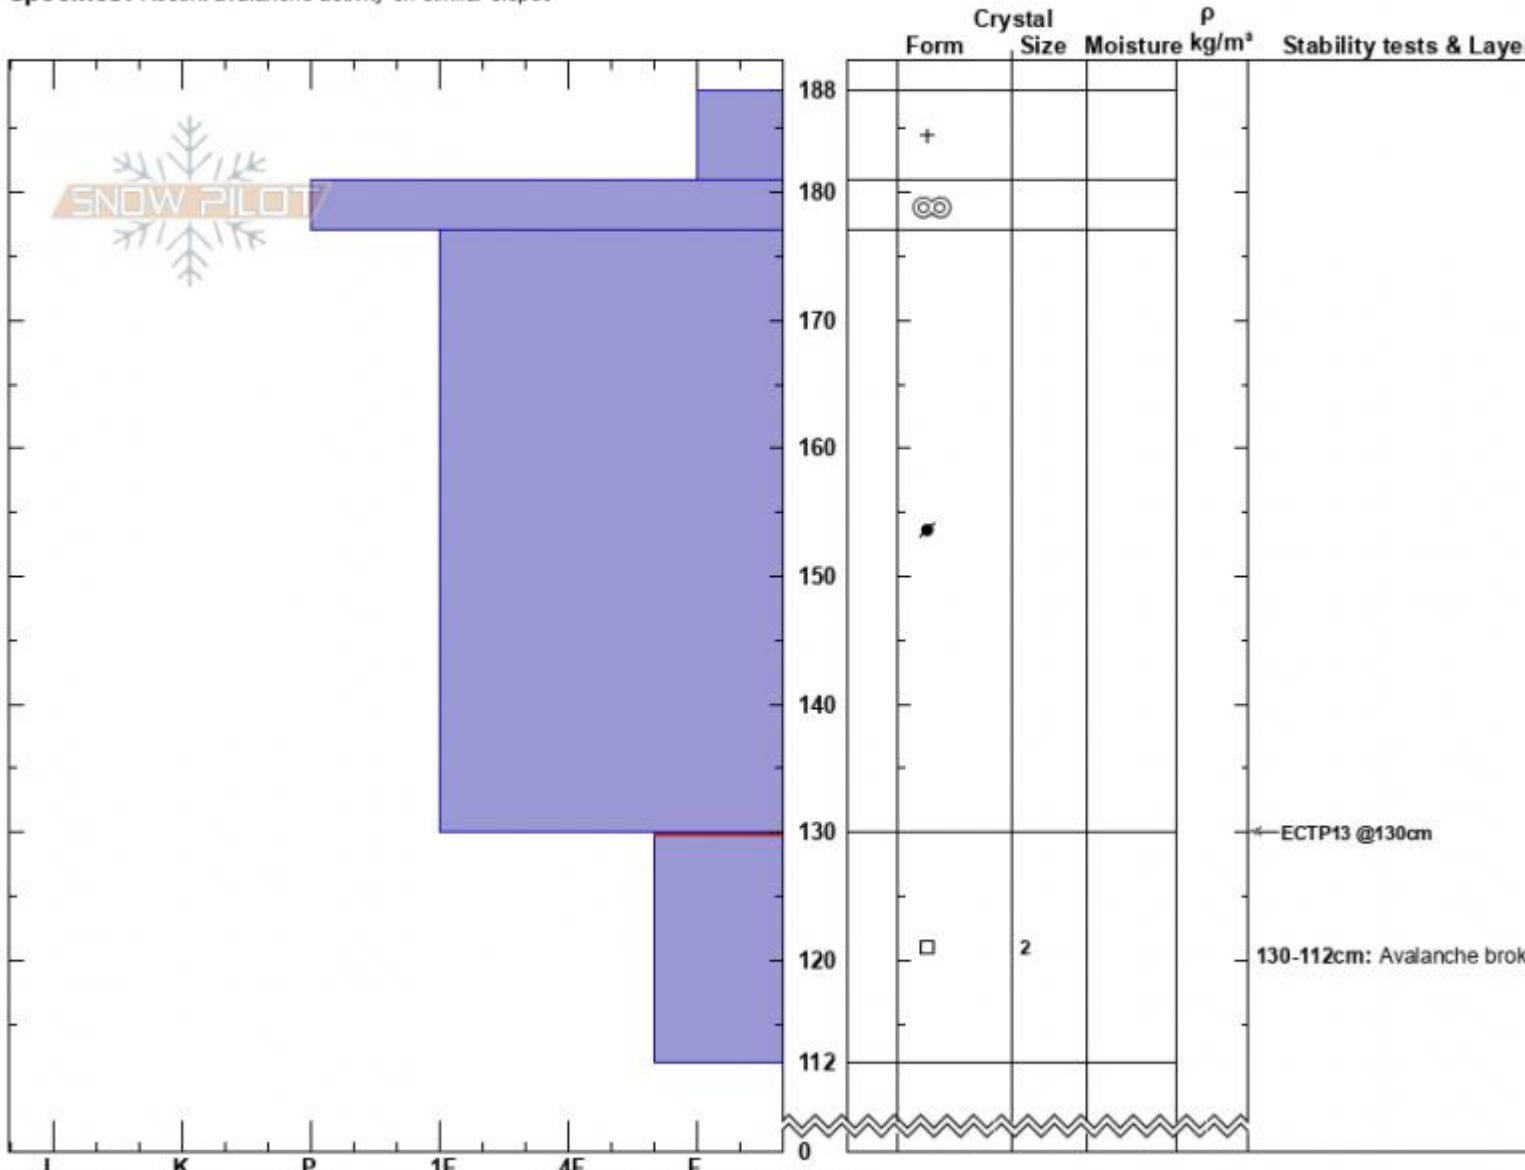

Beaver Creek Crown
 Madison Range-N
 MT
 Elevation: 9200 ft
 Aspect: 30°
 Specifics: Recent avalanche activity on similar slopes

Zach Peterson
 01/22/2024 - 10:30am
 Co-ord: 45.16564N, -111.35889W
 Slope Angle: 30°
 Wind Loading: yes

Stability: Poor
 Air Temperature:
 Sky Cover: FEW
 Precipitation: NO
 Wind: SW Moderate

HS:188 Layer Notes:
 130-112cm: Avalanche broke her
 130-112cm: Problematic layer

Notes: Natural avalanche that happened on the morning of 01/22/2024. HS-N-R2-D2-O

Advisory Region
 Northern Madison
 Longitude
 -111.38W
 Latitude
 45.17N
 Northern Madison, 2024-01-22