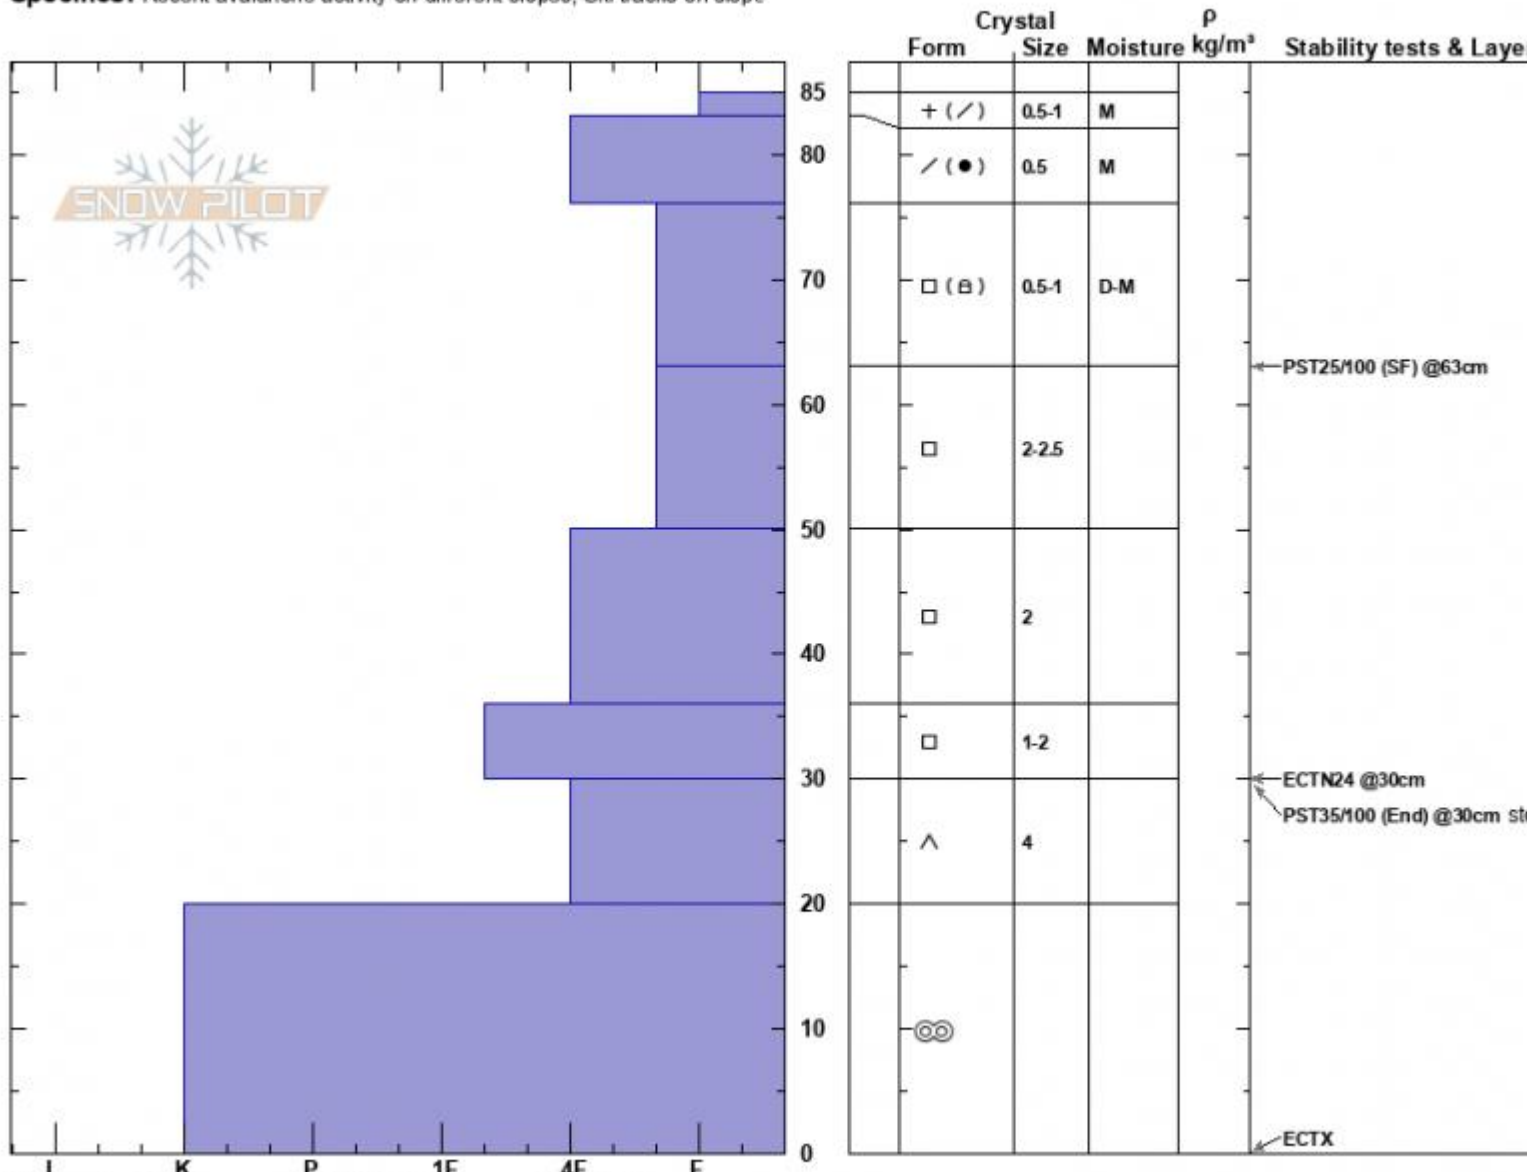

Refr. Chutes/Ramp  
 Bridger Range  
 MT  
 Elevation: 8330 ft  
 Aspect: 15°  
 Specifics: Recent avalanche activity on different slopes; Ski tracks on slope

Alex Marienthal  
 01/20/2024 - 1:00pm  
 Co-ord: 45.82880N, -110.93213W  
 Slope Angle: 26°  
 Wind Loading: no

Stability: Fair  
 Air Temperature: 1°C  
 Sky Cover: BKN  
 Precipitation: NO  
 Wind: Calm

HS:85  
 PF:80  
 PS:15  
 Layer Notes:  
 30-20cm: Problematic layer

Notes: Top 7.5" of snow = 1" of SWE (19cm snow = 25mm SWE).  
 Recent snowfall settled to 3.5" = 0.4" SWE (9cm snow = 10mm SWE).

Advisory Region  
 Bridger Range  
 Longitude  
 -110.93W  
 Latitude  
 45.83N  
 Bridger Range, 2024-01-20