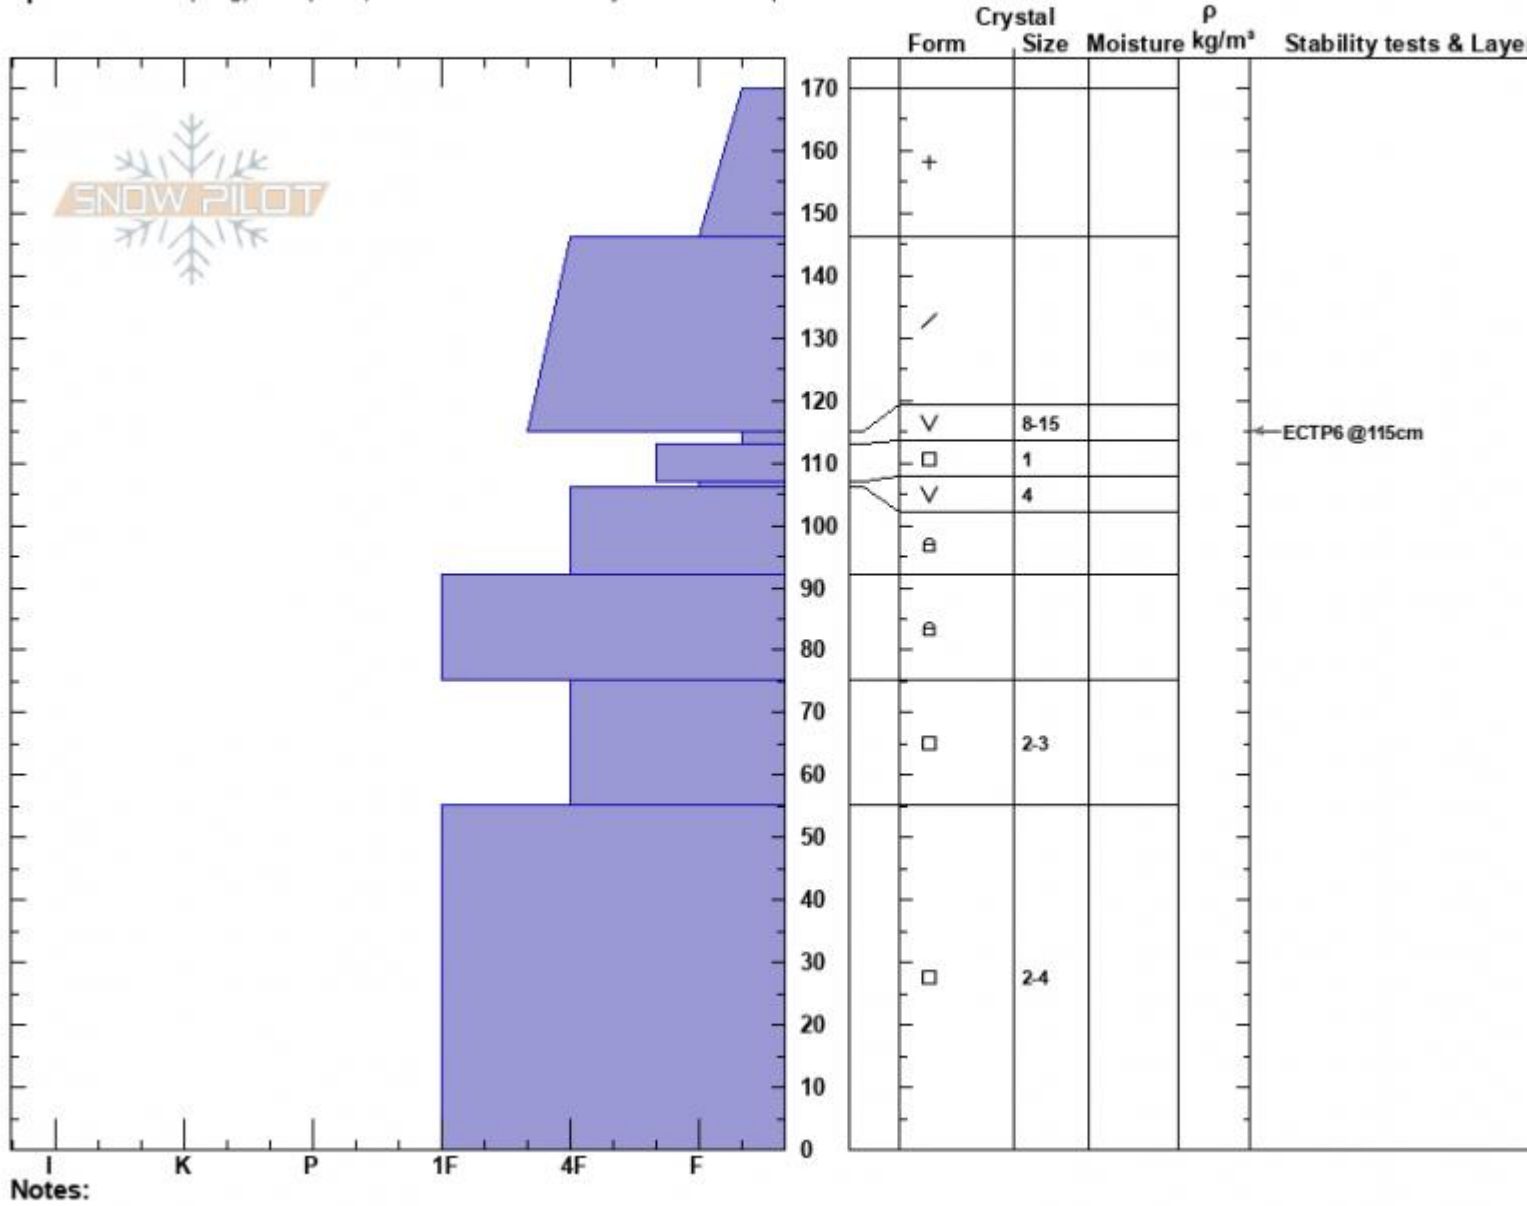

Wilderness Boundary
 Beartooths
 MT
 Elevation: 9600 ft
 Aspect: 350°
 Specifics: Collapsing, widespread; Recent avalanche activity on different slopes

Zach Peterson
 01/17/2024 - 1:00pm
 Co-ord: 45.08798N, -109.90532W
 Slope Angle: 22°
 Wind Loading: no

Stability: Poor
 Air Temperature:
 Sky Cover: OVC
 Precipitation: S1
 Wind: Calm

HS:170 Layer Notes:
 115-113cm: Problematic layer

Notes:
 I K P 1F 4F F
 Advisory Region
 Cooke City
 Longitude
 -109.93W
 Latitude
 45.07N
 Avalanche Details: [Remote Trigger, Cooke City](#)
 Cooke City, 2024-01-17