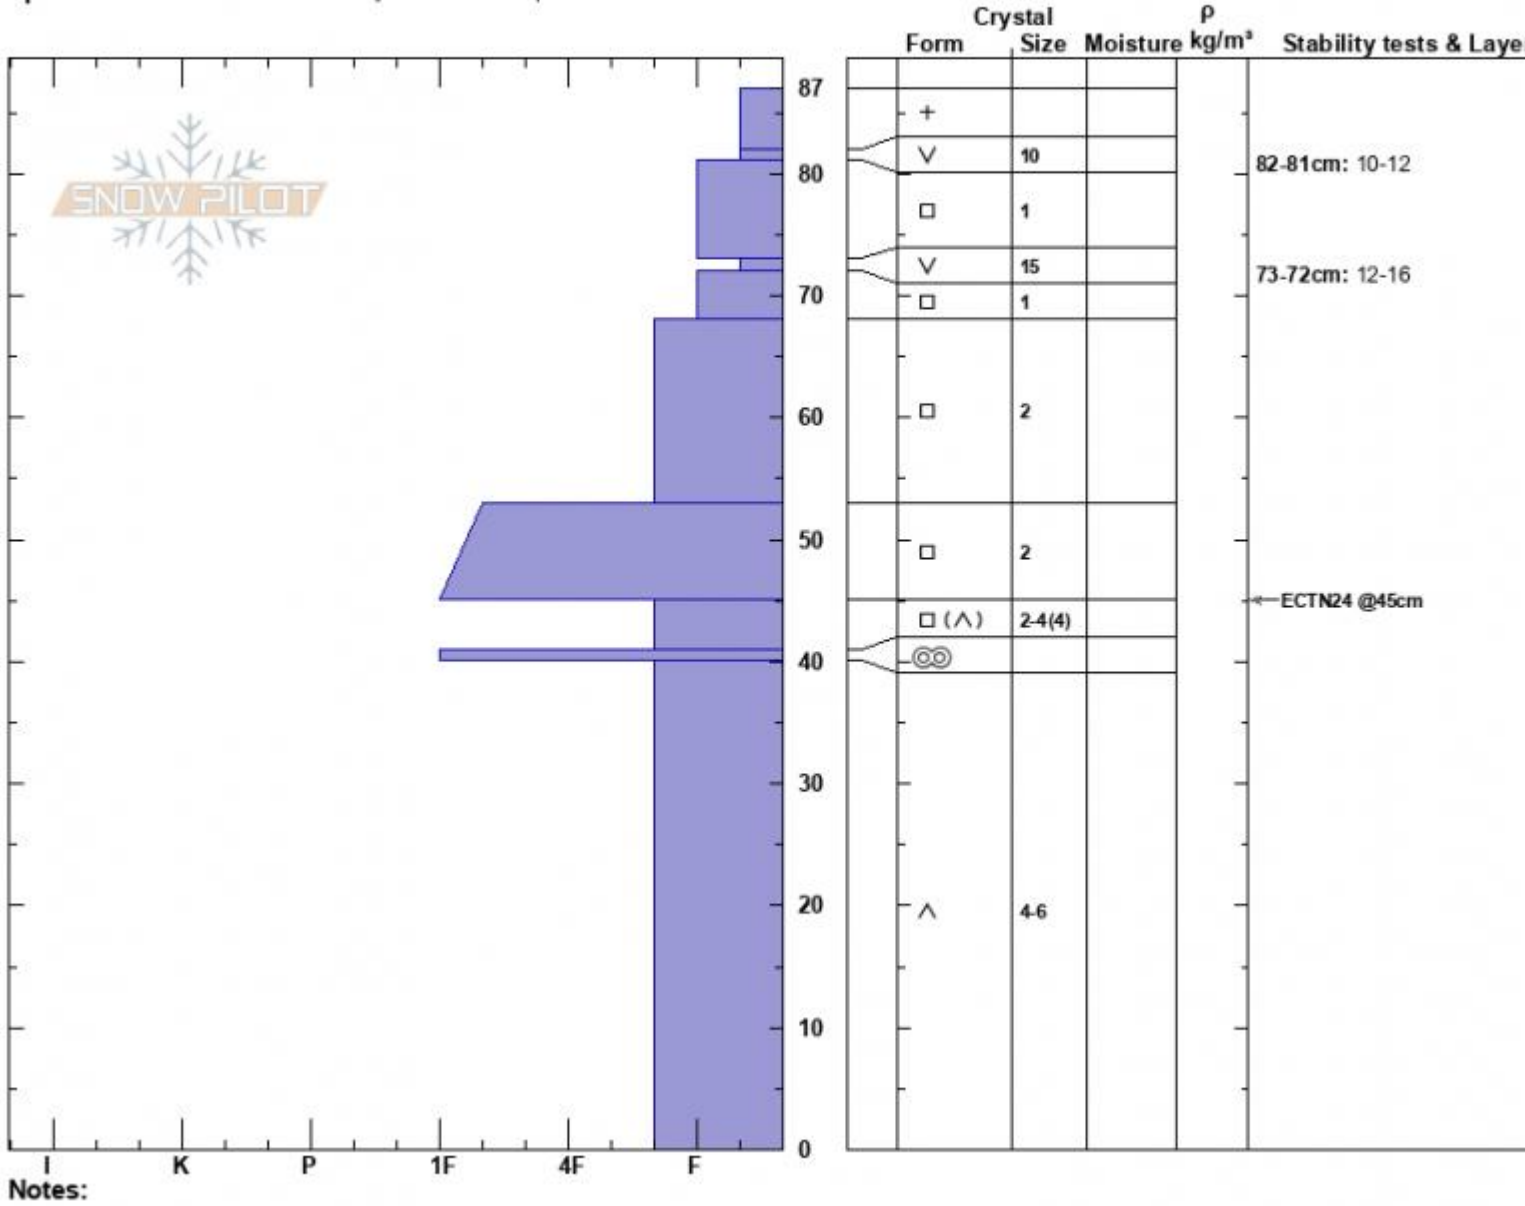

Second Yellow Mule  
 Madison Range-N  
 MT  
 Elevation: 9450 ft  
 Aspect: 8°  
 Specifics: Recent avalanche activity on different slopes

Zach Peterson  
 01/06/2024 - 12:00pm  
 Co-ord: 45.17441N, -111.40228W  
 Slope Angle: 29°  
 Wind Loading: previous

Stability: Good  
 Air Temperature:  
 Sky Cover: BKN  
 Precipitation: NO  
 Wind: S Calm

HS:87  
 PF:60  
 Layer Notes:  
 82-81cm: 10-12  
 73-72cm: 12-16  
 45-41cm: Problematic layer

Advisory Region  
 Northern Madison  
 Longitude  
 -111.38W  
 Latitude  
 45.17N  
 Northern Madison, 2024-01-06