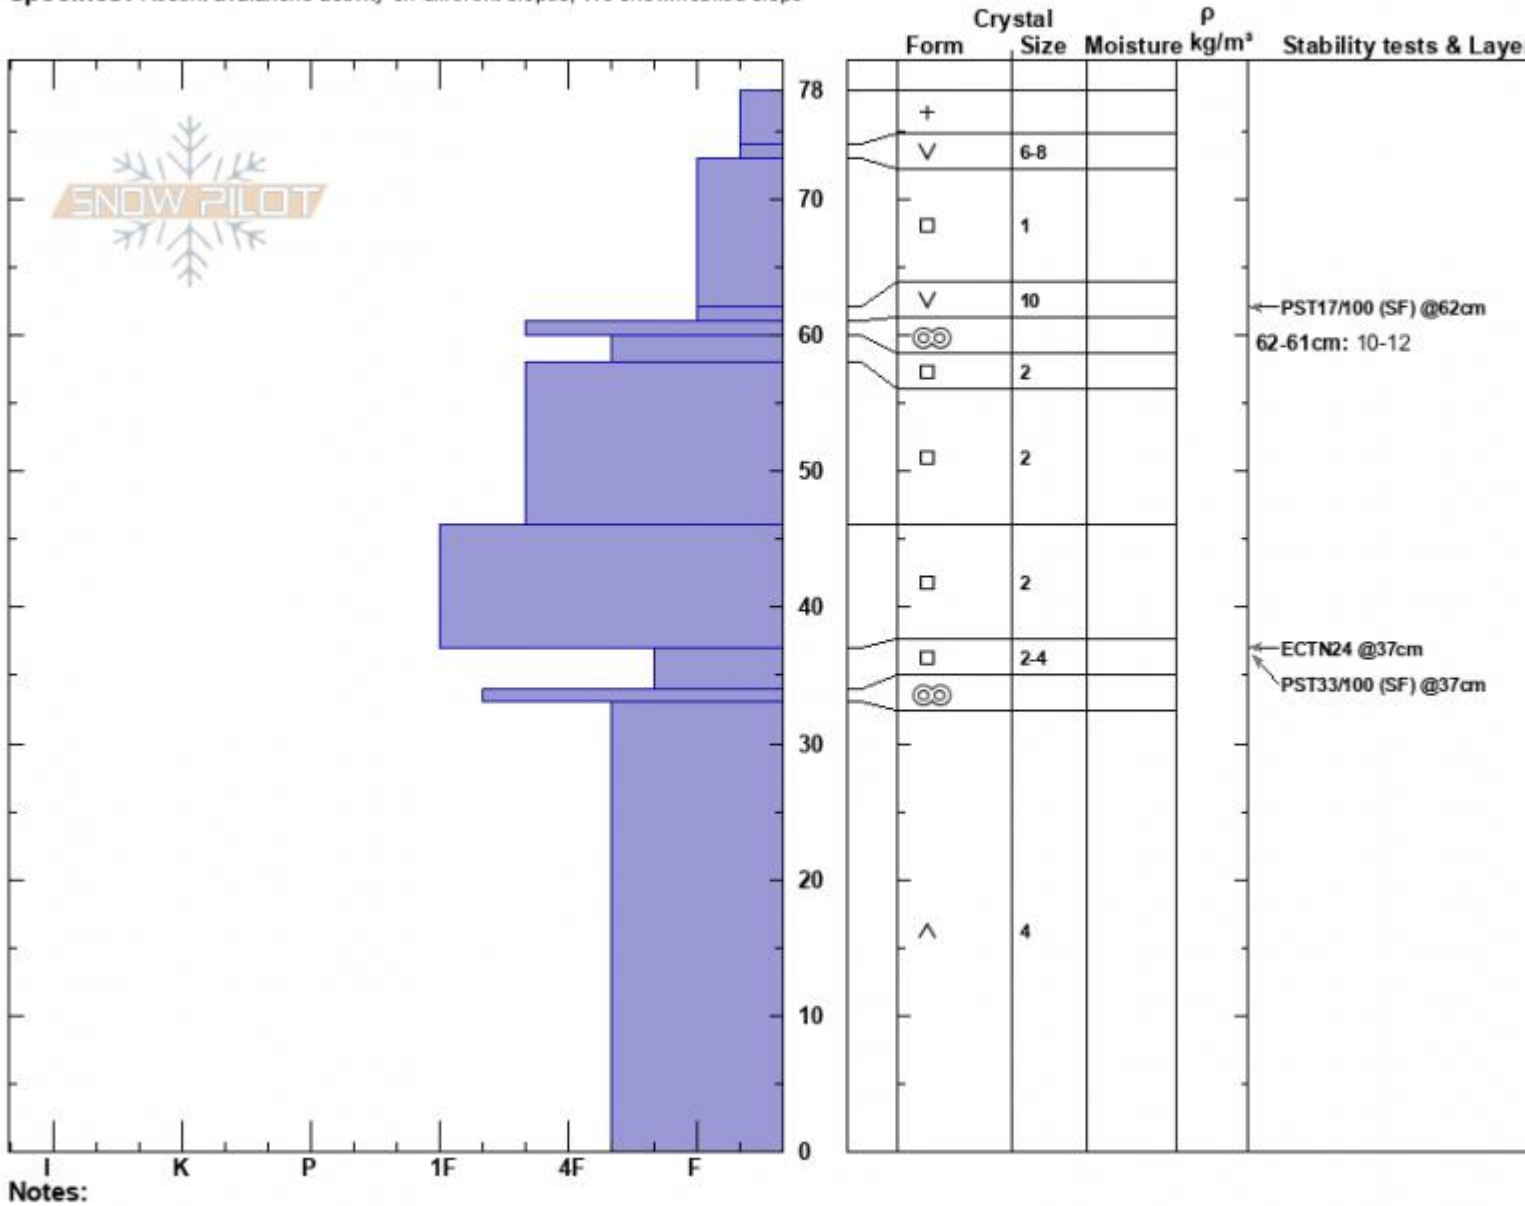

1st Yellow Mule  
 Madison Range-N  
 MT  
 Elevation: 9400 ft  
 Aspect: 333°  
 Specifics: Recent avalanche activity on different slopes; We snowmobiled slope

Zach Peterson  
 01/06/2024 - 11:00am  
 Co-ord: 45.17381N, -111.39343W  
 Slope Angle: 12°  
 Wind Loading: previous

Stability: Good  
 Air Temperature:  
 Sky Cover: OVC  
 Precipitation: NO  
 Wind: SW Calm

HS:78  
 Layer Notes:  
 62-61cm: 10-12  
 37-34cm: Problematic layer

Advisory Region  
 Northern Madison  
 Longitude  
 -111.38W  
 Latitude  
 45.17N  
 Northern Madison, 2024-01-06