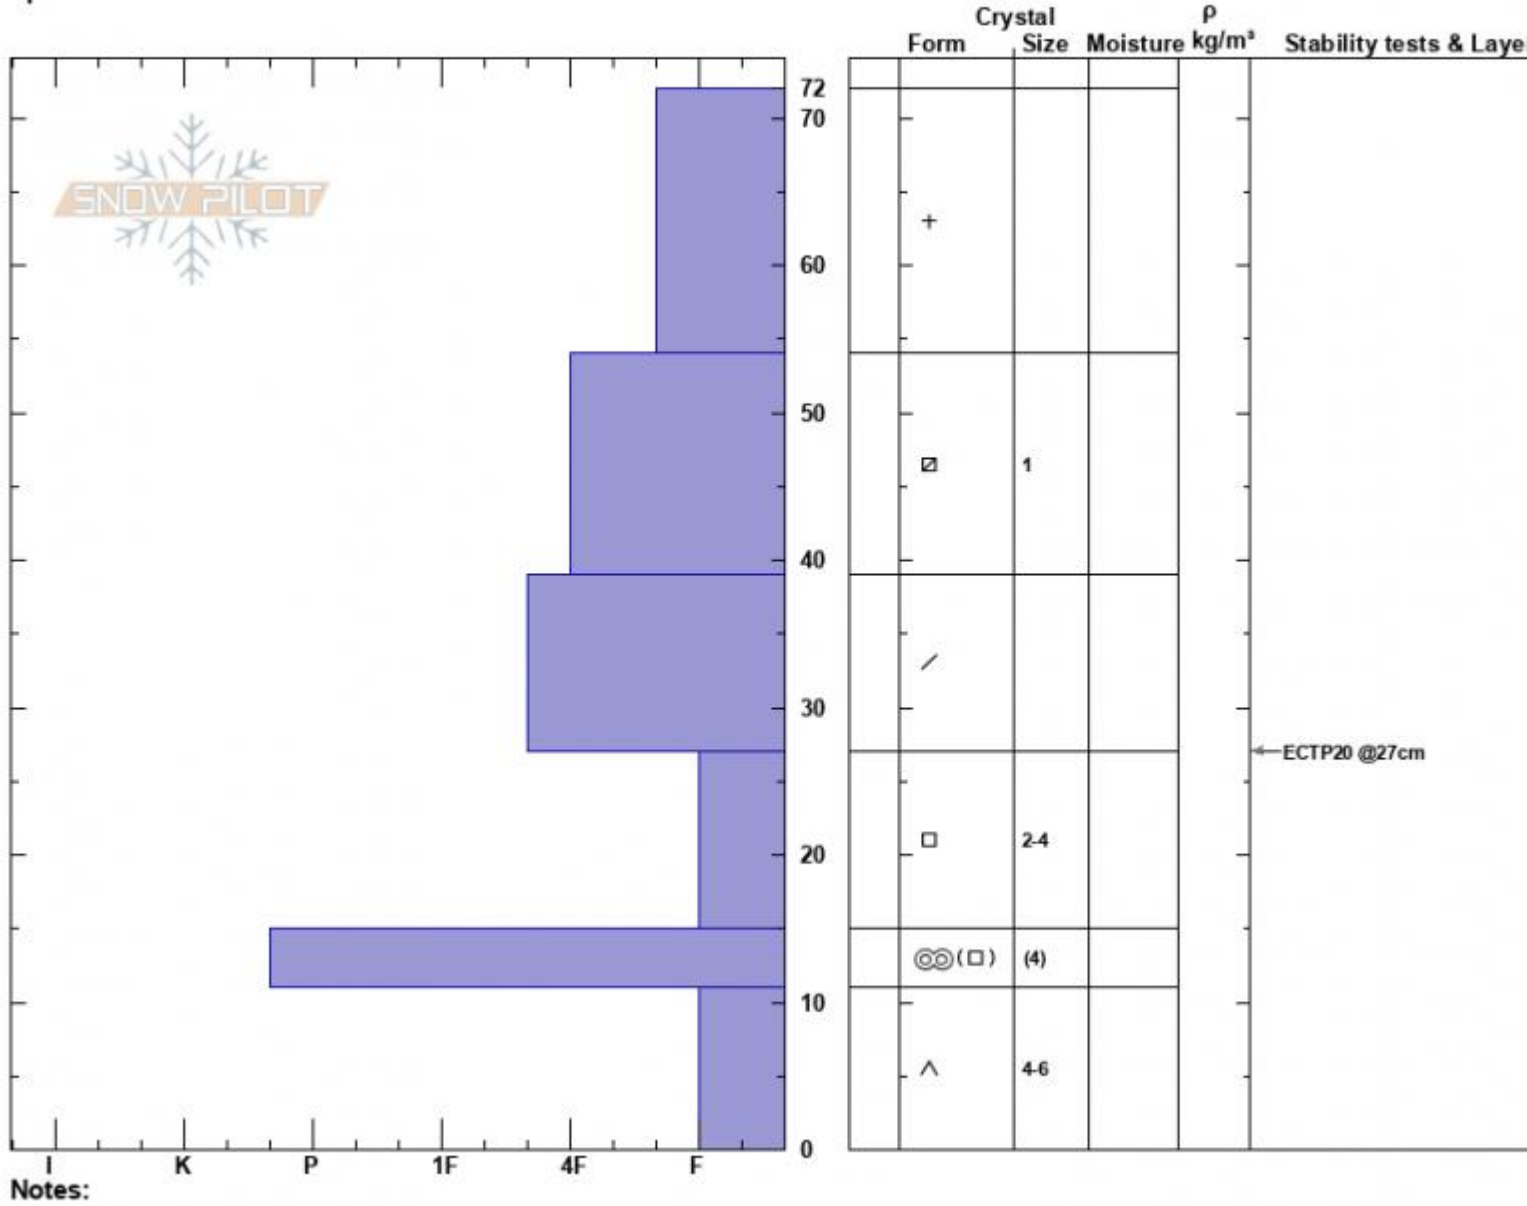

Upper Ramp  
 Bridger Range  
 MT  
 Elevation: 8500 ft  
 Aspect: 45°  
 Specifics:

Zach Peterson  
 12/24/2023 - 11:45am  
 Co-ord: 45.82760N, -110.93225W  
 Slope Angle: 25°  
 Wind Loading: no

Stability: Fair  
 Air Temperature:  
 Sky Cover: CLR  
 Precipitation: NO  
 Wind: SW Moderate

HS:72    **Layer Notes:**  
 27-15cm: Problematic layer

Advisory Region  
 Bridger Range  
 Longitude  
 -110.93W  
 Latitude  
 45.83N  
 Bridger Range, 2023-12-24