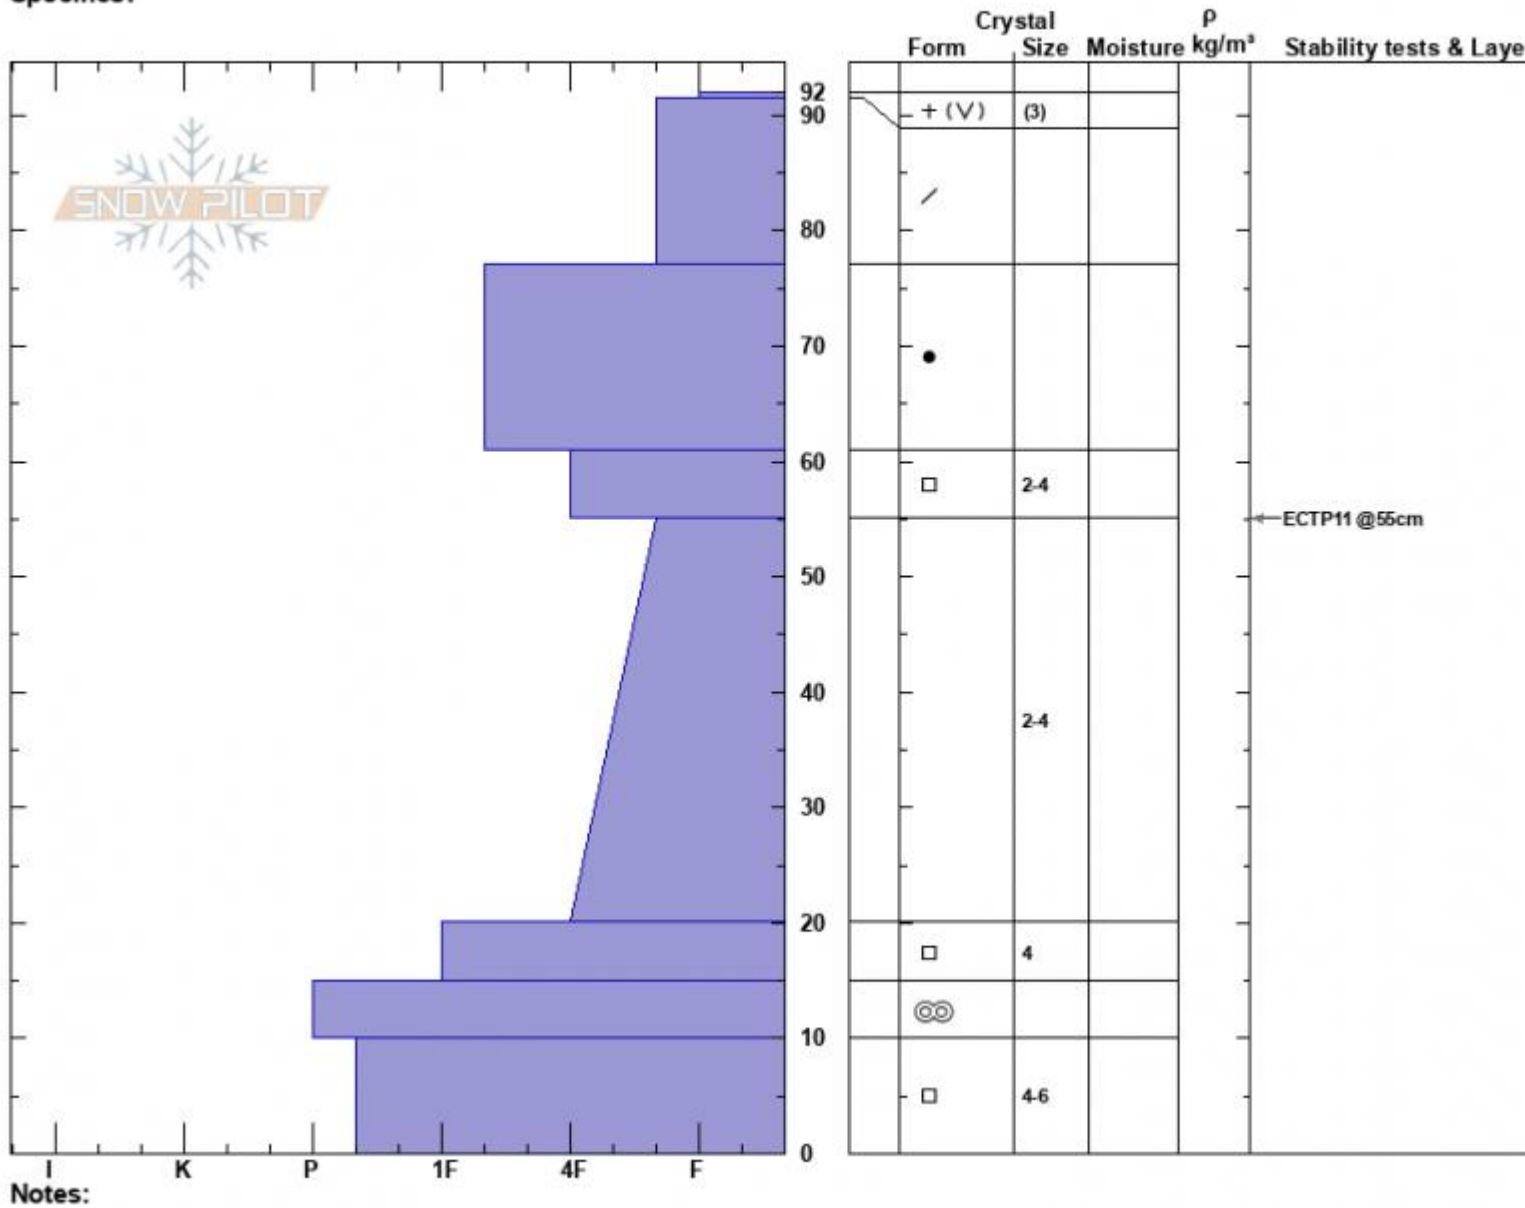

Tepee Boundary N
 Madison Range-S
 MT
 Elevation: 9600 ft
 Aspect: 355°
 Specifics:

Zach Peterson
 12/22/2023 - 12:00pm
 Co-ord: 44.91680N, -111.19044W
 Slope Angle: 22°
 Wind Loading: previous

Stability: Poor
 Air Temperature:
 Sky Cover: BKN
 Precipitation: NO
 Wind: SW Light Breeze

HS:92
 Layer Notes:
 61-55cm: Problematic layer

Advisory Region
 Southern Madison
 Longitude
 -111.19W
 Latitude
 44.90N
 Southern Madison, 2023-12-22