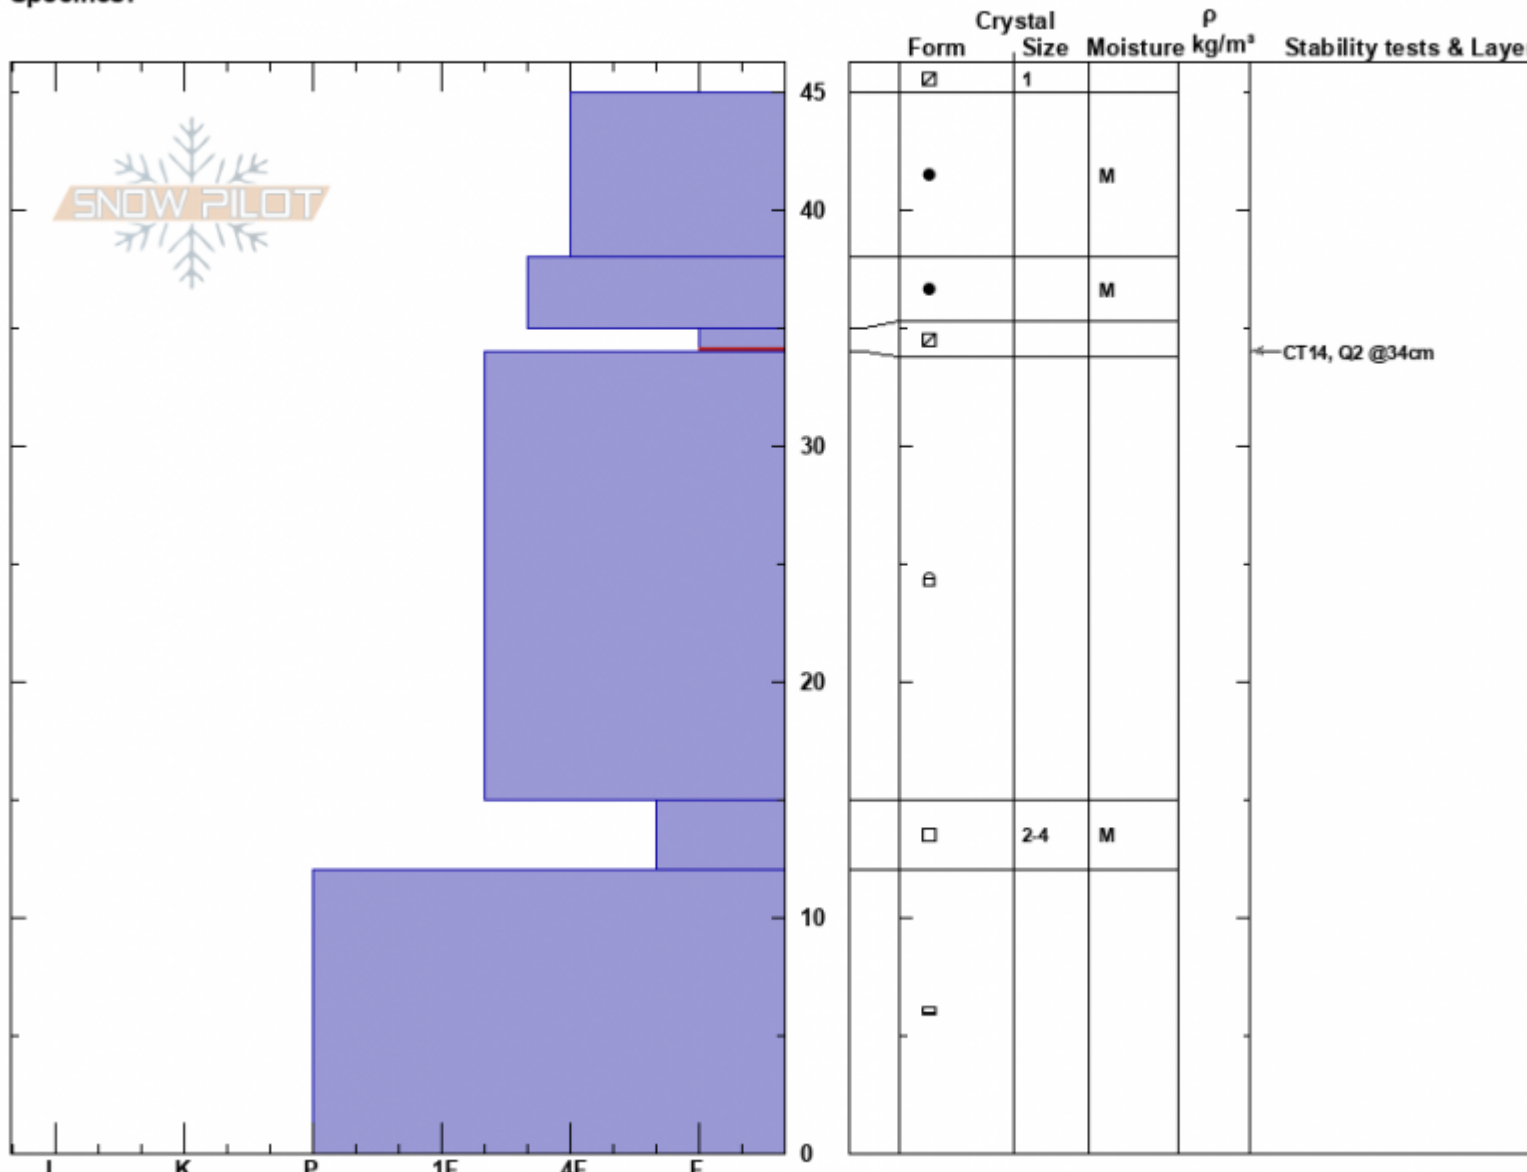

Dwayne's Bowl
 Bridger Range
 MT
 Elevation: 8450 ft
 Aspect: 150°
 Specifics:

Doug Chabot-Admin
 12/19/2023 - 11:00am
 Co-ord: 45.82285N, -110.92891W
 Slope Angle: 25°
 Wind Loading:

Stability: Fair
 Air Temperature: -1°C
 Sky Cover: CLR
 Precipitation: NO
 Wind:

HS:45
 Layer Notes:
 35-34cm: Problematic layer

Notes: Top layers were moist from the sun, BUT, the NSF at the surface was not melting. It will likely remain.

Advisory Region
 Bridger Range
 Longitude
 -110.93W
 Latitude
 45.83N
 Bridger Range, 2023-12-20