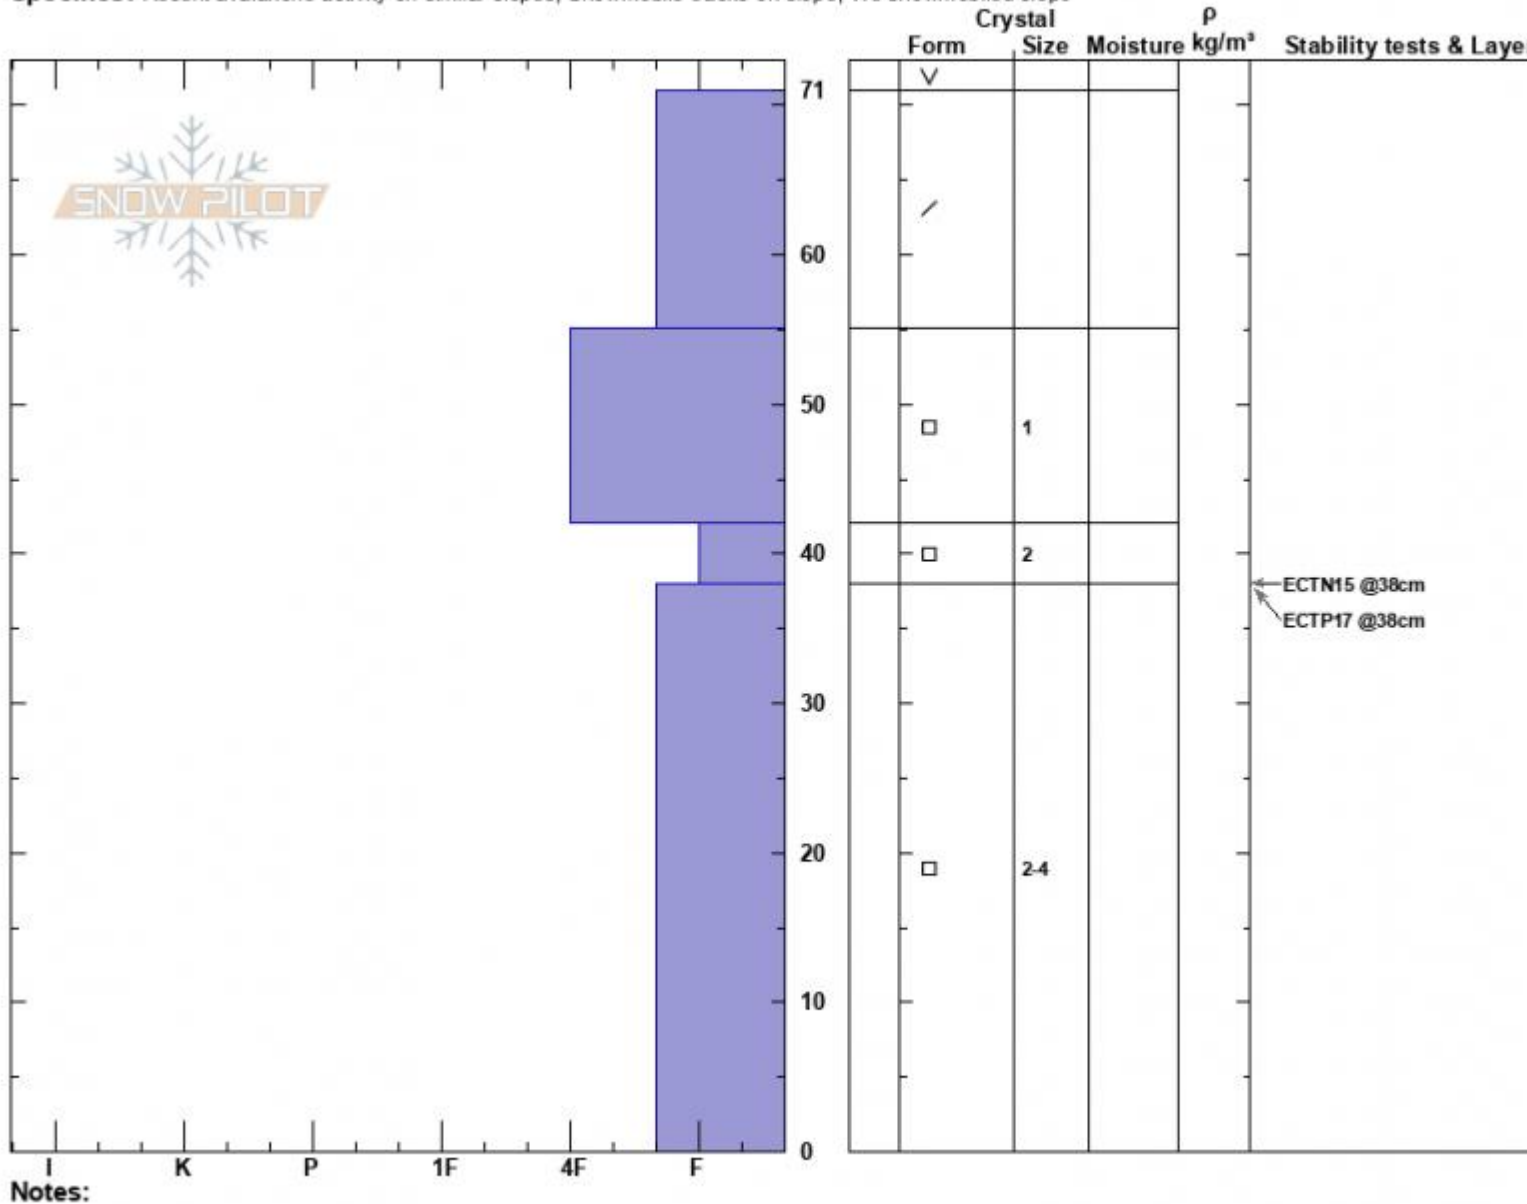

2nd Yellowmule  
 Madison Range-N  
 MT  
 Elevation: 9400 ft  
 Aspect: 30°

Ian Hoyer  
 12/19/2023 - 11:00am  
 Co-ord: 45.17713N, -111.40059W  
 Slope Angle: 25°  
 Wind Loading:

Stability: Fair  
 Air Temperature:  
 Sky Cover: BKN  
 Precipitation: NO  
 Wind: Calm

HS:71  
 PF:65  
 Layer Notes:  
 42-38cm: Problematic layer

Specifics: Recent avalanche activity on similar slopes; Snowmobile tracks on slope; We snowmobiled slope

Advisory Region  
 Northern Madison  
 Longitude  
 -111.38W  
 Latitude  
 45.17N  
 Northern Madison, 2023-12-19