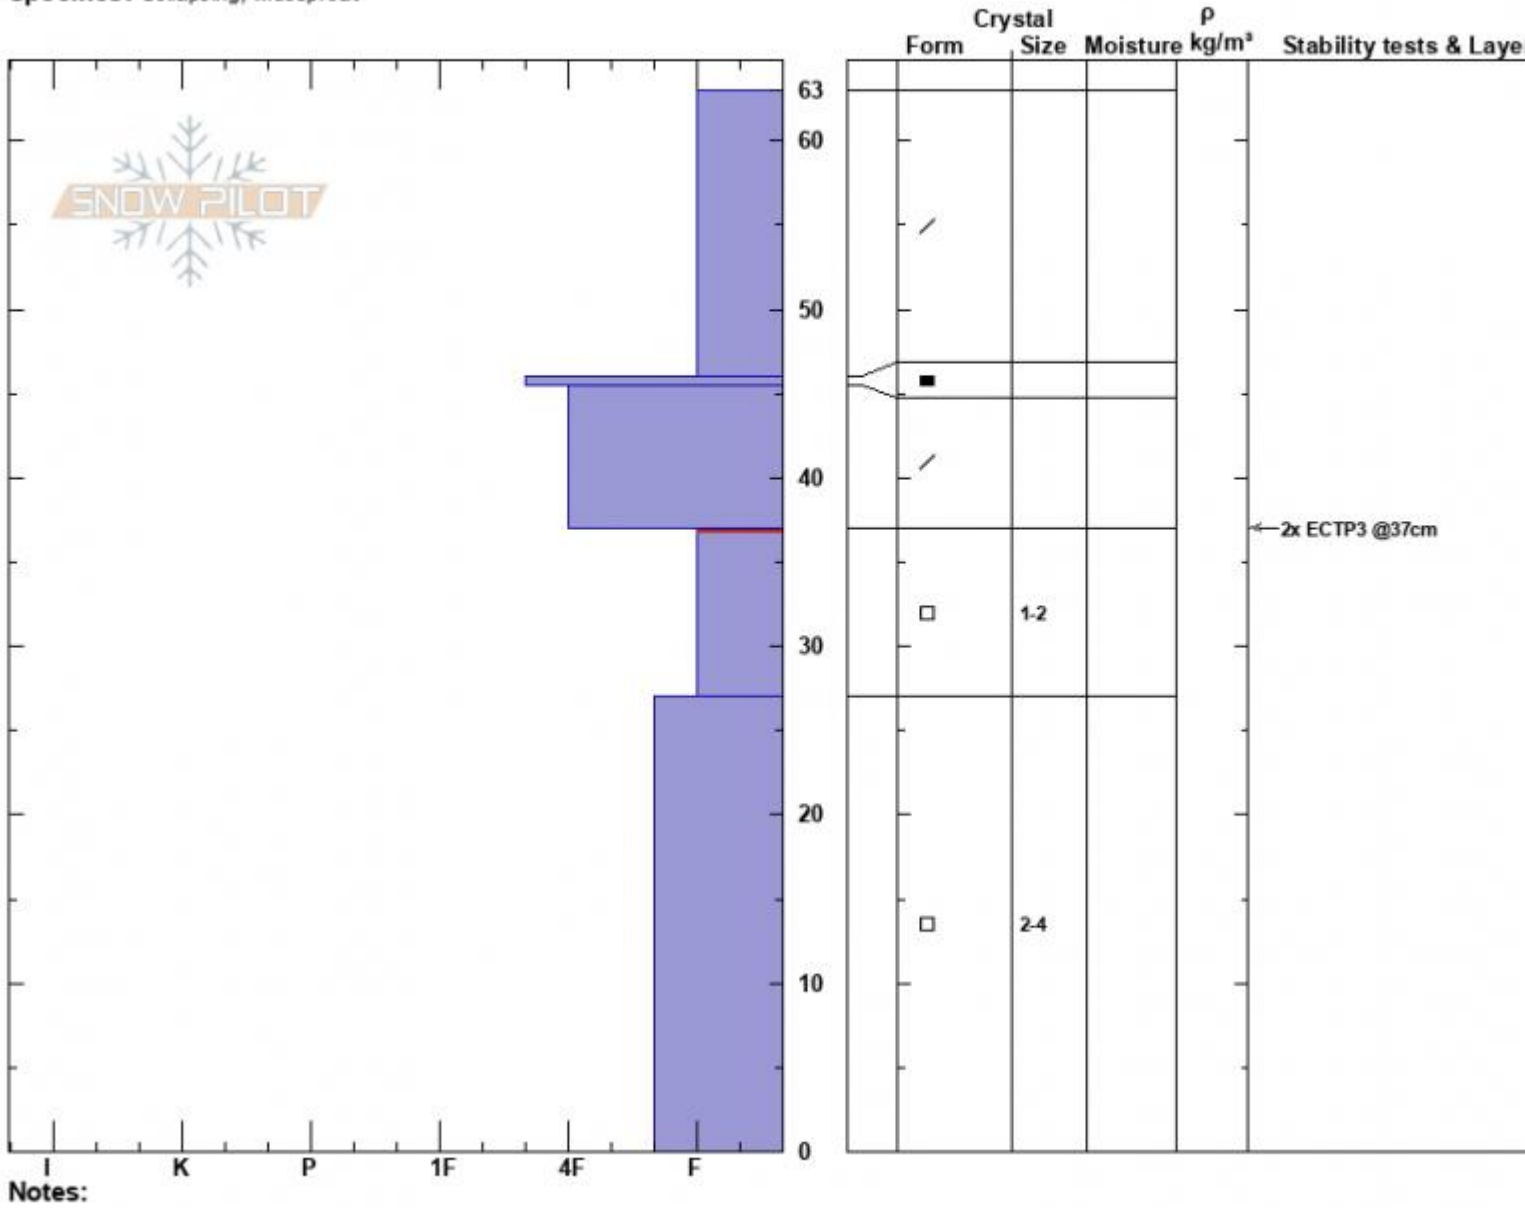

Sunlight Basin Profile
 Madison Range-S
 MT
 Elevation: 9480 ft
 Aspect: 100°
 Specifics: Collapsing, widespreac

Dave Zinn
 12/10/2023 - 11:30am
 Co-ord: 44.97495N, -111.31363W
 Slope Angle: 15°
 Wind Loading: previous

Stability: Poor
 Air Temperature:
 Sky Cover: SCT
 Precipitation: NO
 Wind: Calm

HS:63
 Layer Notes:
 37-27cm: Problematic layer

Advisory Region
 Southern Madison
 Longitude
 -111.31W
 Latitude
 44.97N
 Southern Madison, 2023-12-11