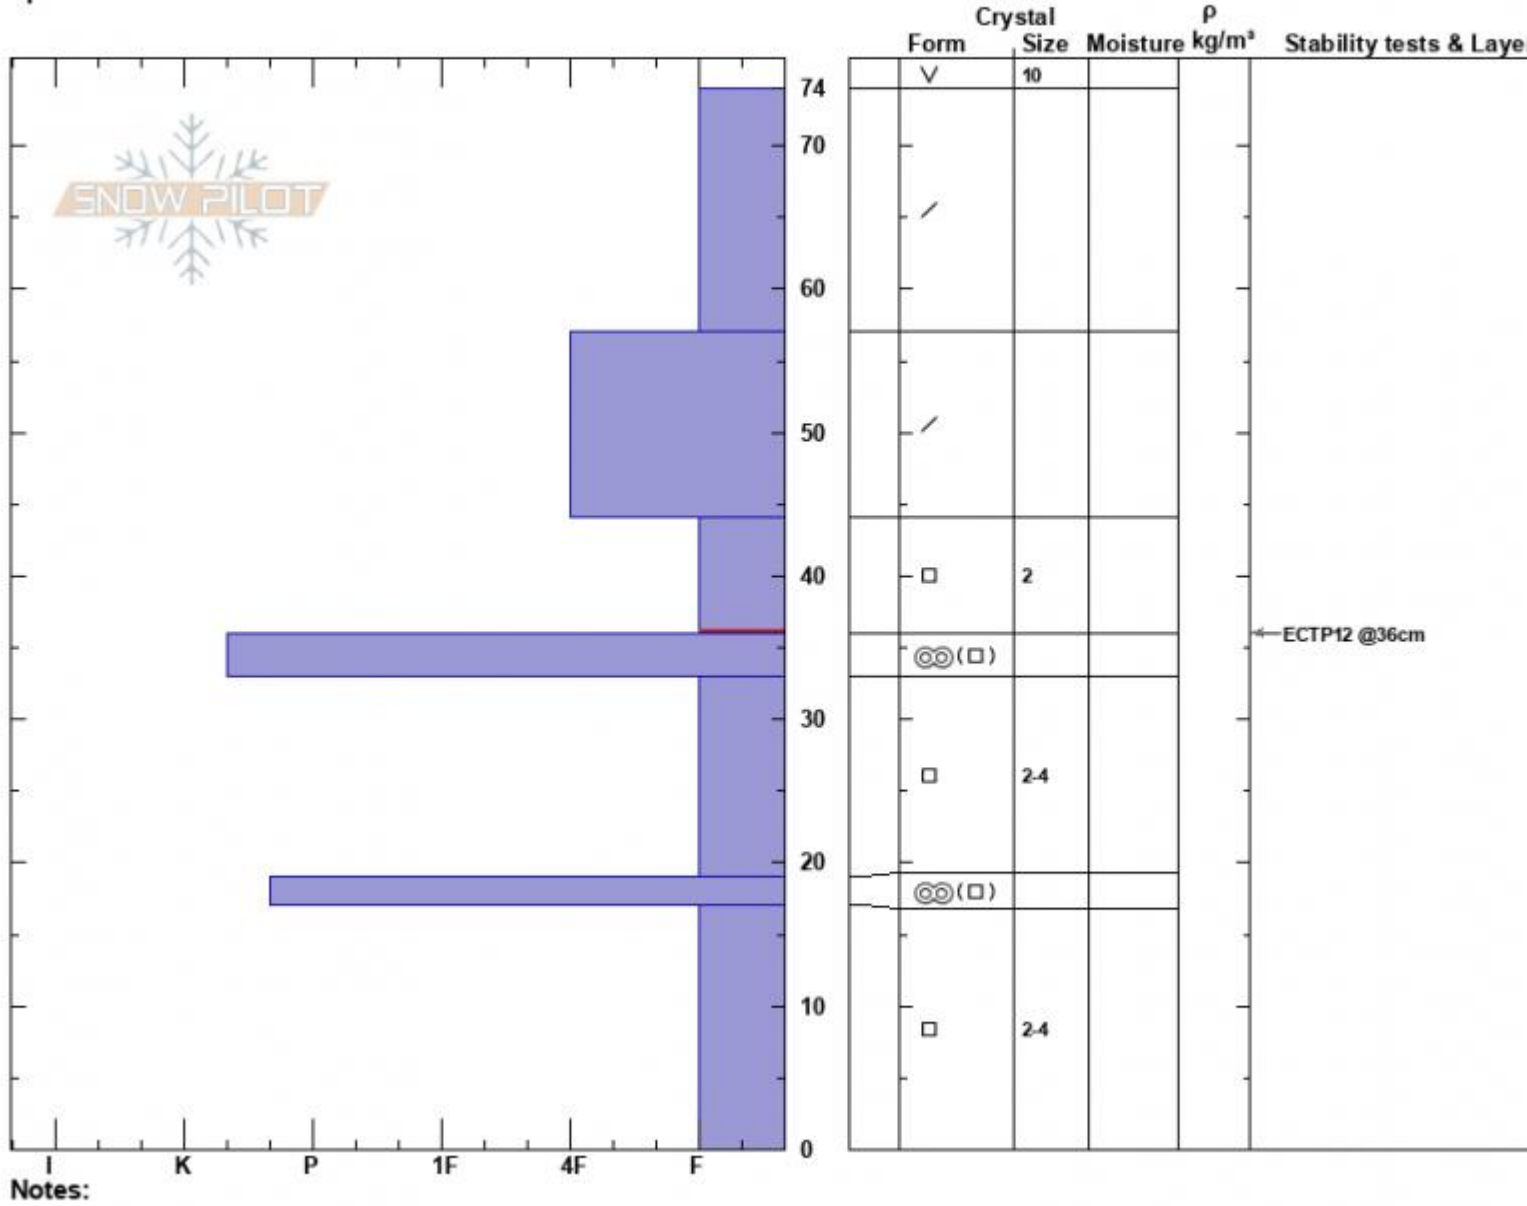

Lower Lionhead E  
 Lionhead Range  
 MT  
 Elevation: 8600 ft  
 Aspect: 72°  
 Specifics:

Zach Peterson  
 12/15/2023 - 12:30pm  
 Co-ord: 44.73869N, -111.32001W  
 Slope Angle: 15°  
 Wind Loading: no

Stability:  
 Air Temperature:  
 Sky Cover: CLR  
 Precipitation: NO  
 Wind: Calm

HS:74      **Layer Notes:**  
 44-36cm: Problematic layer

Notes:  
 Advisory Region  
 Lionhead Range  
 Longitude  
 -111.32W  
 Latitude  
 44.73N  
 Lionhead Range, 2023-12-15