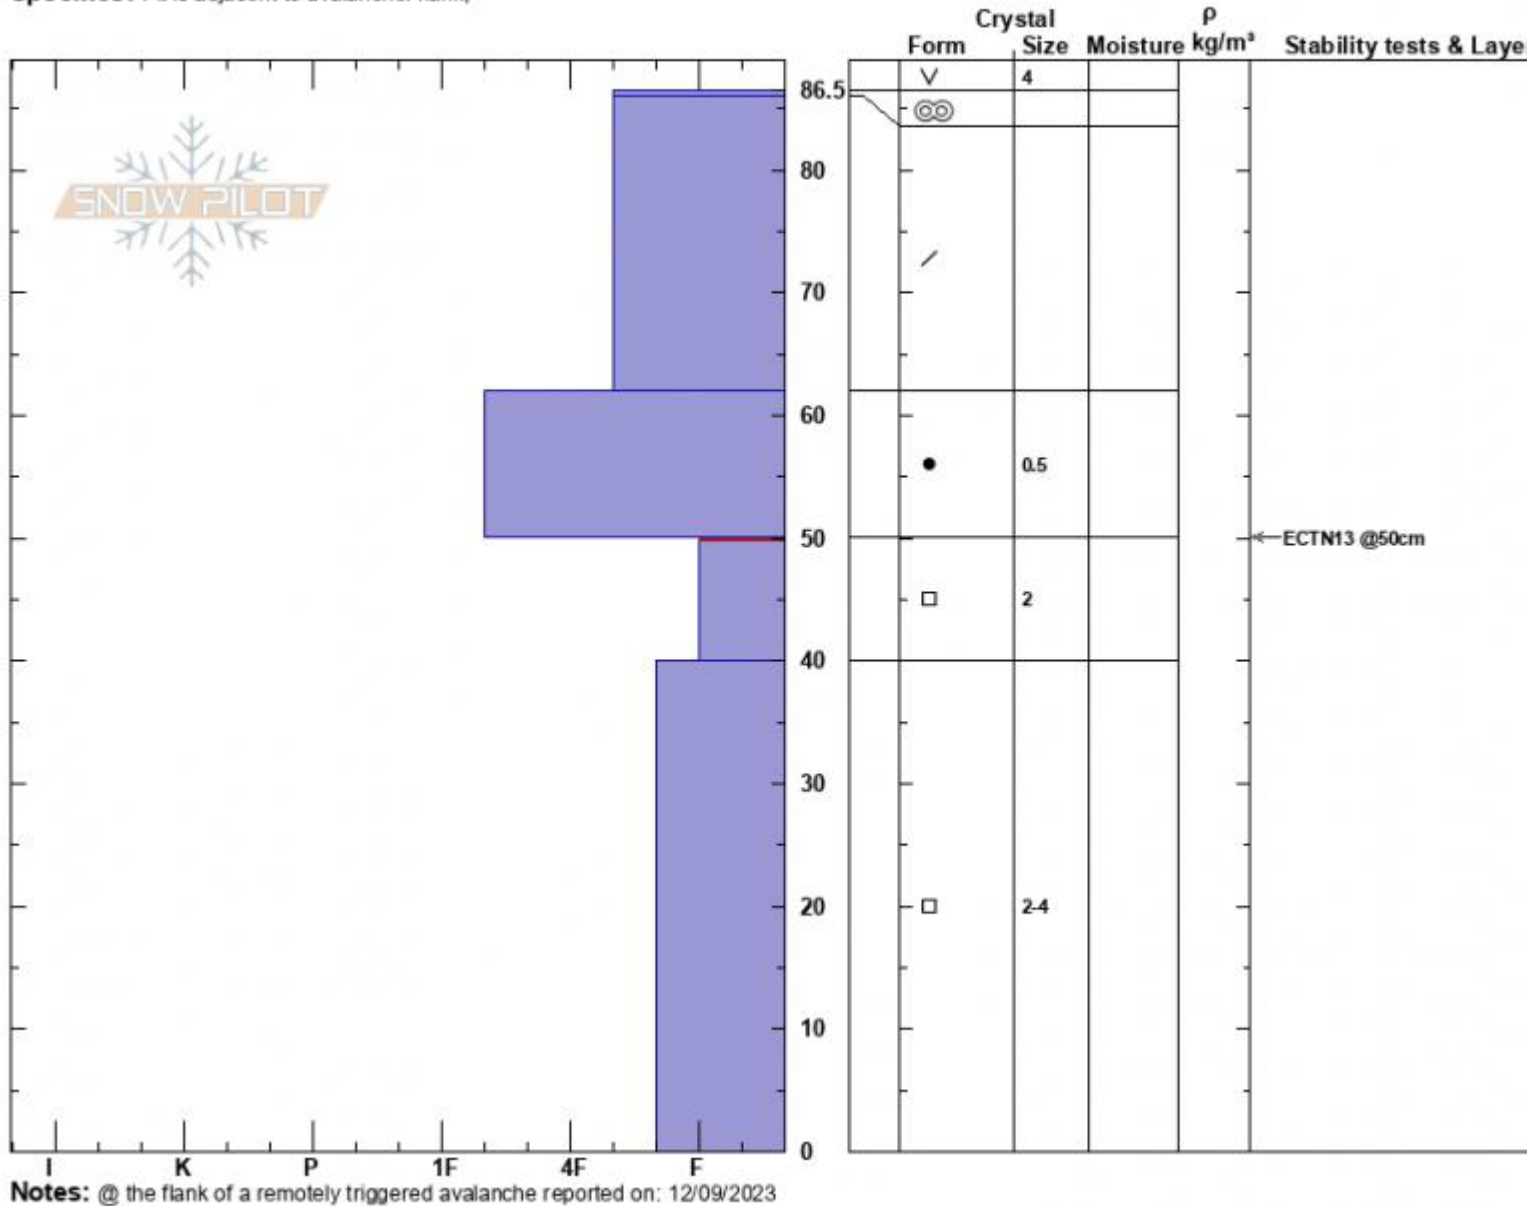

Tepee Basin Avalanche  
 Madison Range-S  
 MT  
 Elevation: 9260 ft  
 Aspect: 20°  
 Specifics: Pit is adjacent to avalanche: flank;

Zach Peterson  
 12/13/2023 - 11:45am  
 Co-ord: 44.90382N, -111.19498W  
 Slope Angle: 32°  
 Wind Loading:

Stability: Fair  
 Air Temperature:  
 Sky Cover: CLR  
 Precipitation: NO  
 Wind: Calm

HS:86.5 Layer Notes:  
 50-40cm: Problematic layer

Advisory Region  
 Southern Madison  
 Longitude  
 -111.19W  
 Latitude  
 44.90N

Forecast link: [GNFAC Avalanche Forecast for Thu Dec 14, 2023](#)  
 Southern Madison, 2023-12-13