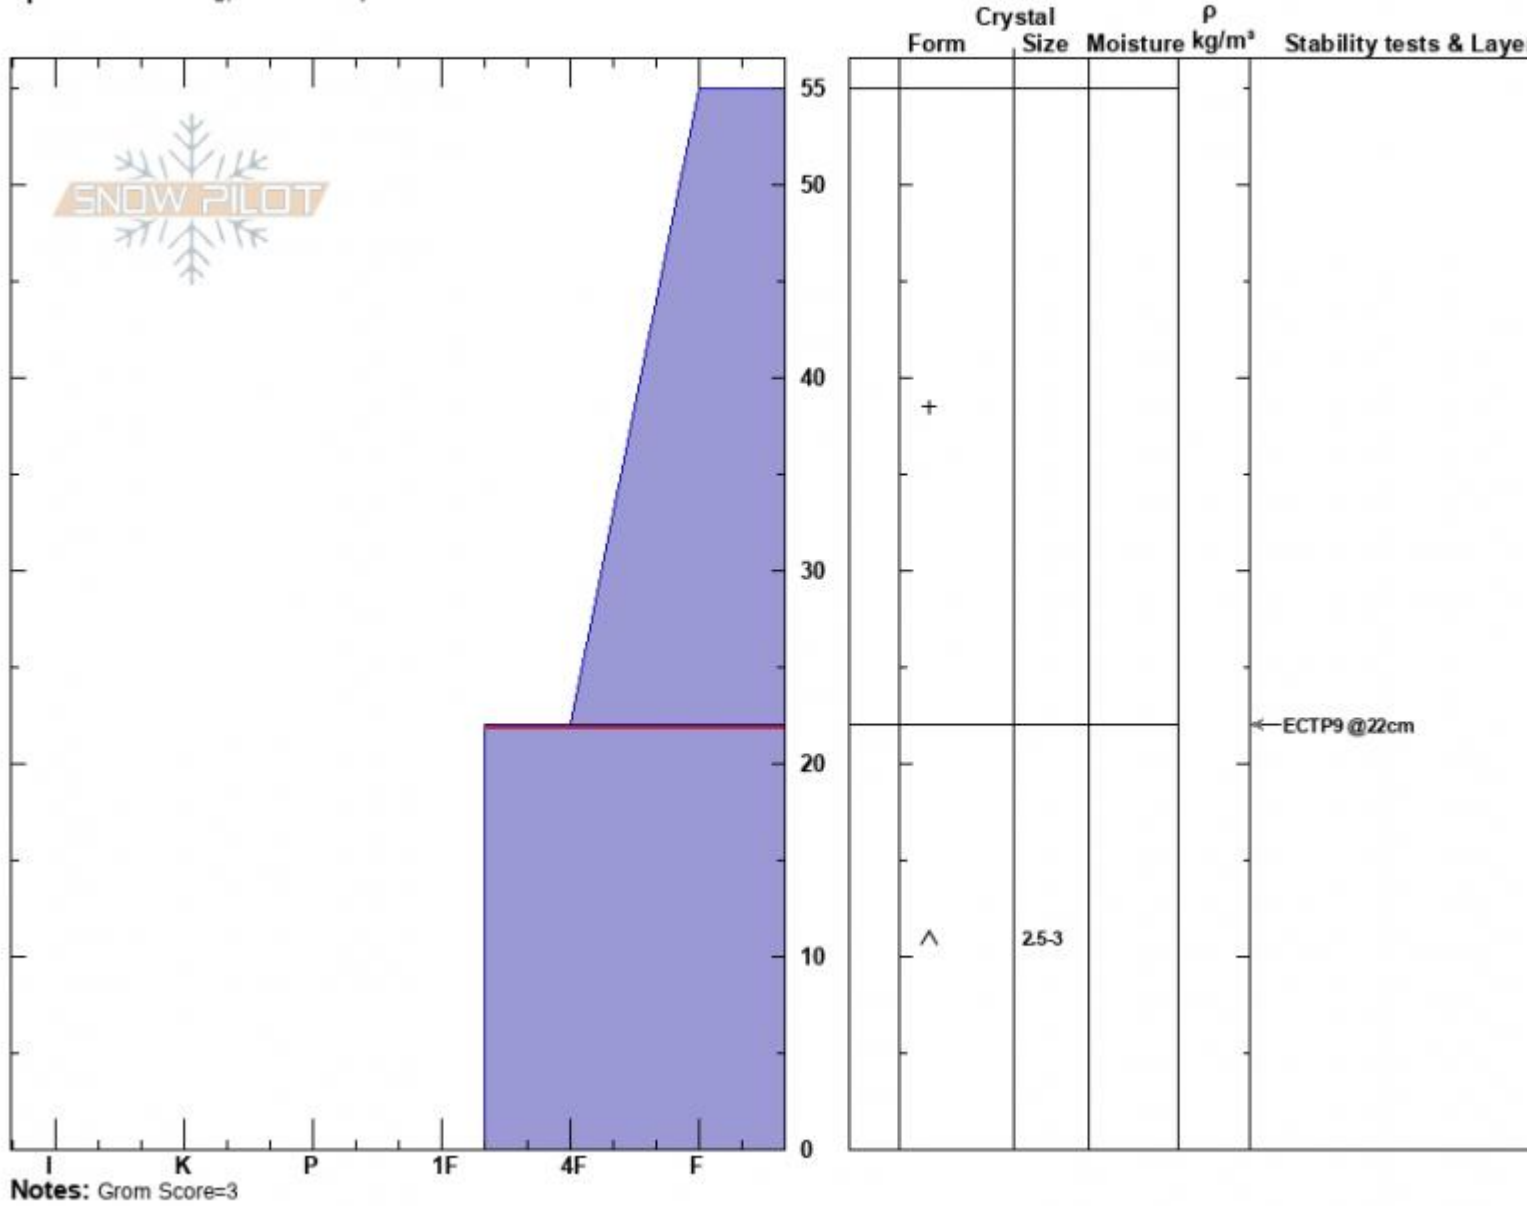

Middle basin ridge  
 Madison Range-N  
 MT  
**Elevation:** 9240 ft  
**Aspect:** 124°  
**Specifics:** Cracking; We skied slope

Nelson VanTassel  
 12/08/2023 - 12:50pm  
**Co-ord:** 45.32726N, -111.38150W  
**Slope Angle:** 21°  
**Wind Loading:**

**Stability:** Poor  
**Air Temperature:**  
**Sky Cover:** OVC  
**Precipitation:** S1  
**Wind:** N Light Breeze

**HS:**55    **Layer Notes:**  
 22-0cm: Problematic layer

Advisory Region  
 Northern Madison  
 Longitude  
 -111.38W  
 Latitude  
 45.34N  
 Northern Madison, 2023-12-08