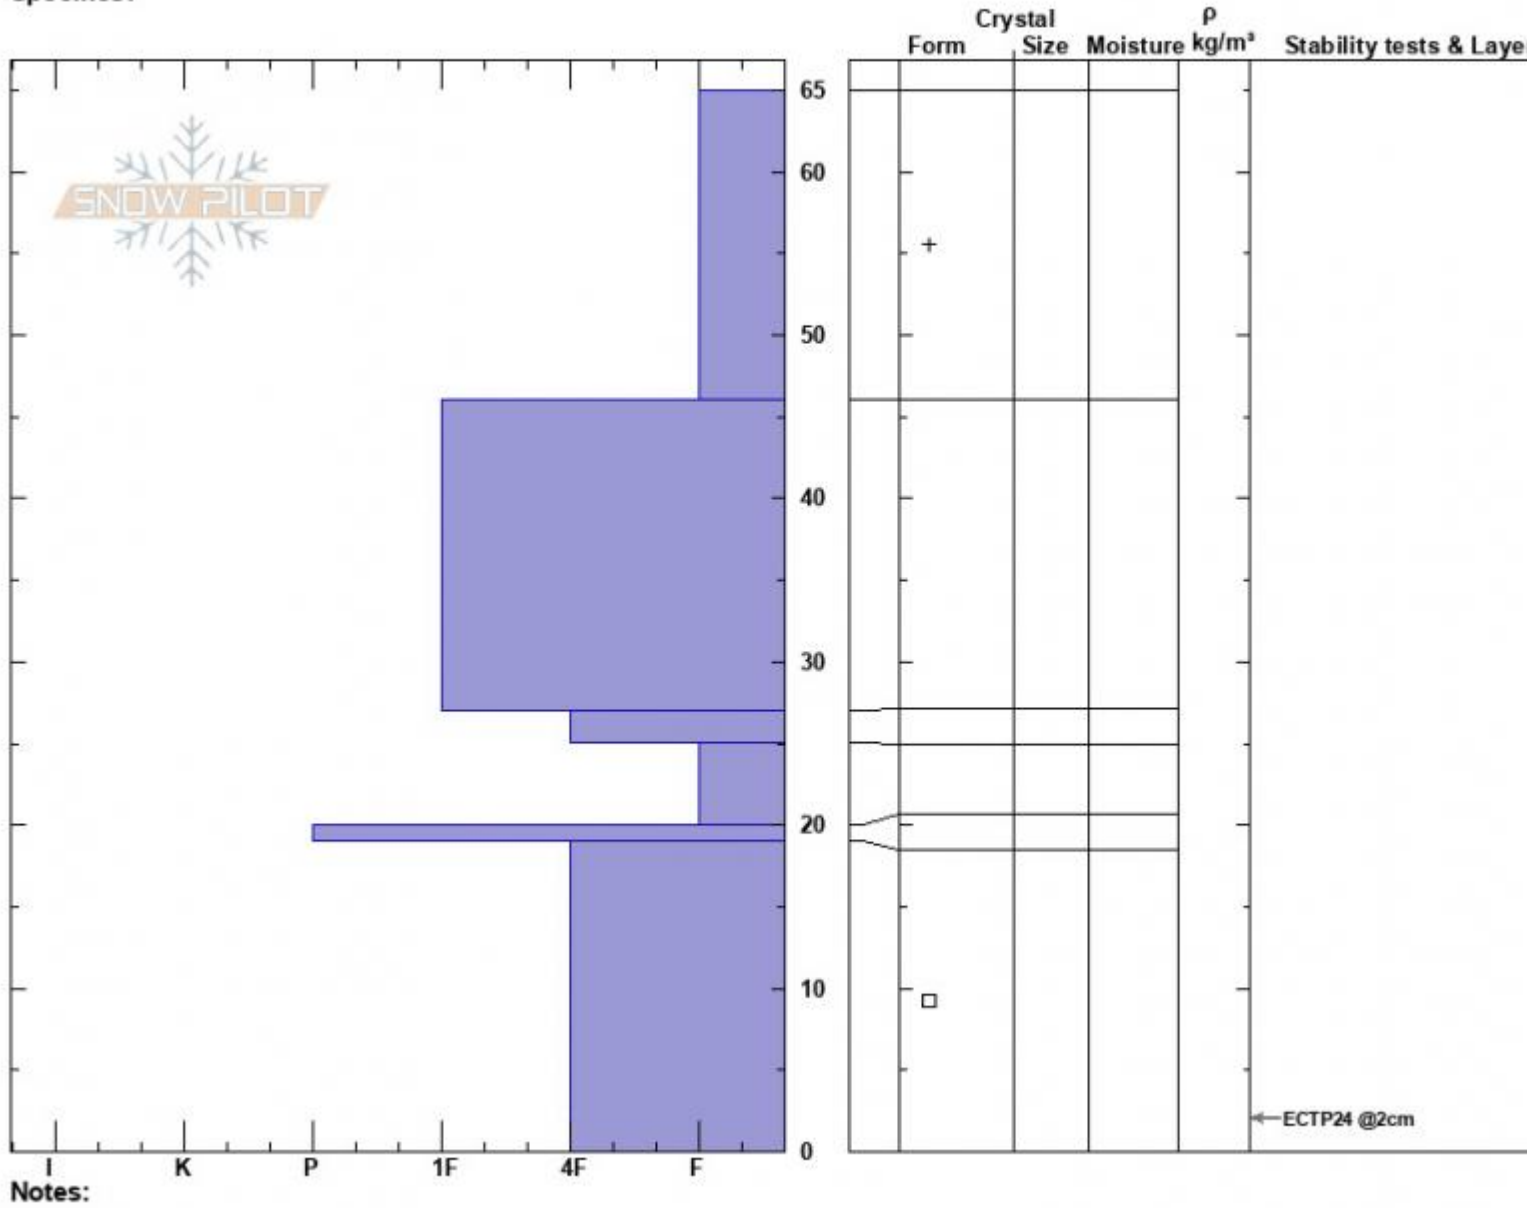

Lionhead Ridge
 Madison Range-S
 MT
Elevation: 8764 ft
Aspect: 86°
Specifics:

Jackson Krause
 12/09/2023 - 1:40pm
Co-ord: 44.70893N, -111.30850W
Slope Angle: 15°
Wind Loading: previous

Stability:
Air Temperature:
Sky Cover: BKN
Precipitation: S-1
Wind: SW Moderate

HS:65 **Layer Notes:**
PF:65 19-0cm: Problematic layer

Advisory Region
 Lionhead Range
 Longitude
 -111.32W
 Latitude
 44.71N
 Lionhead Range, 2023-12-09