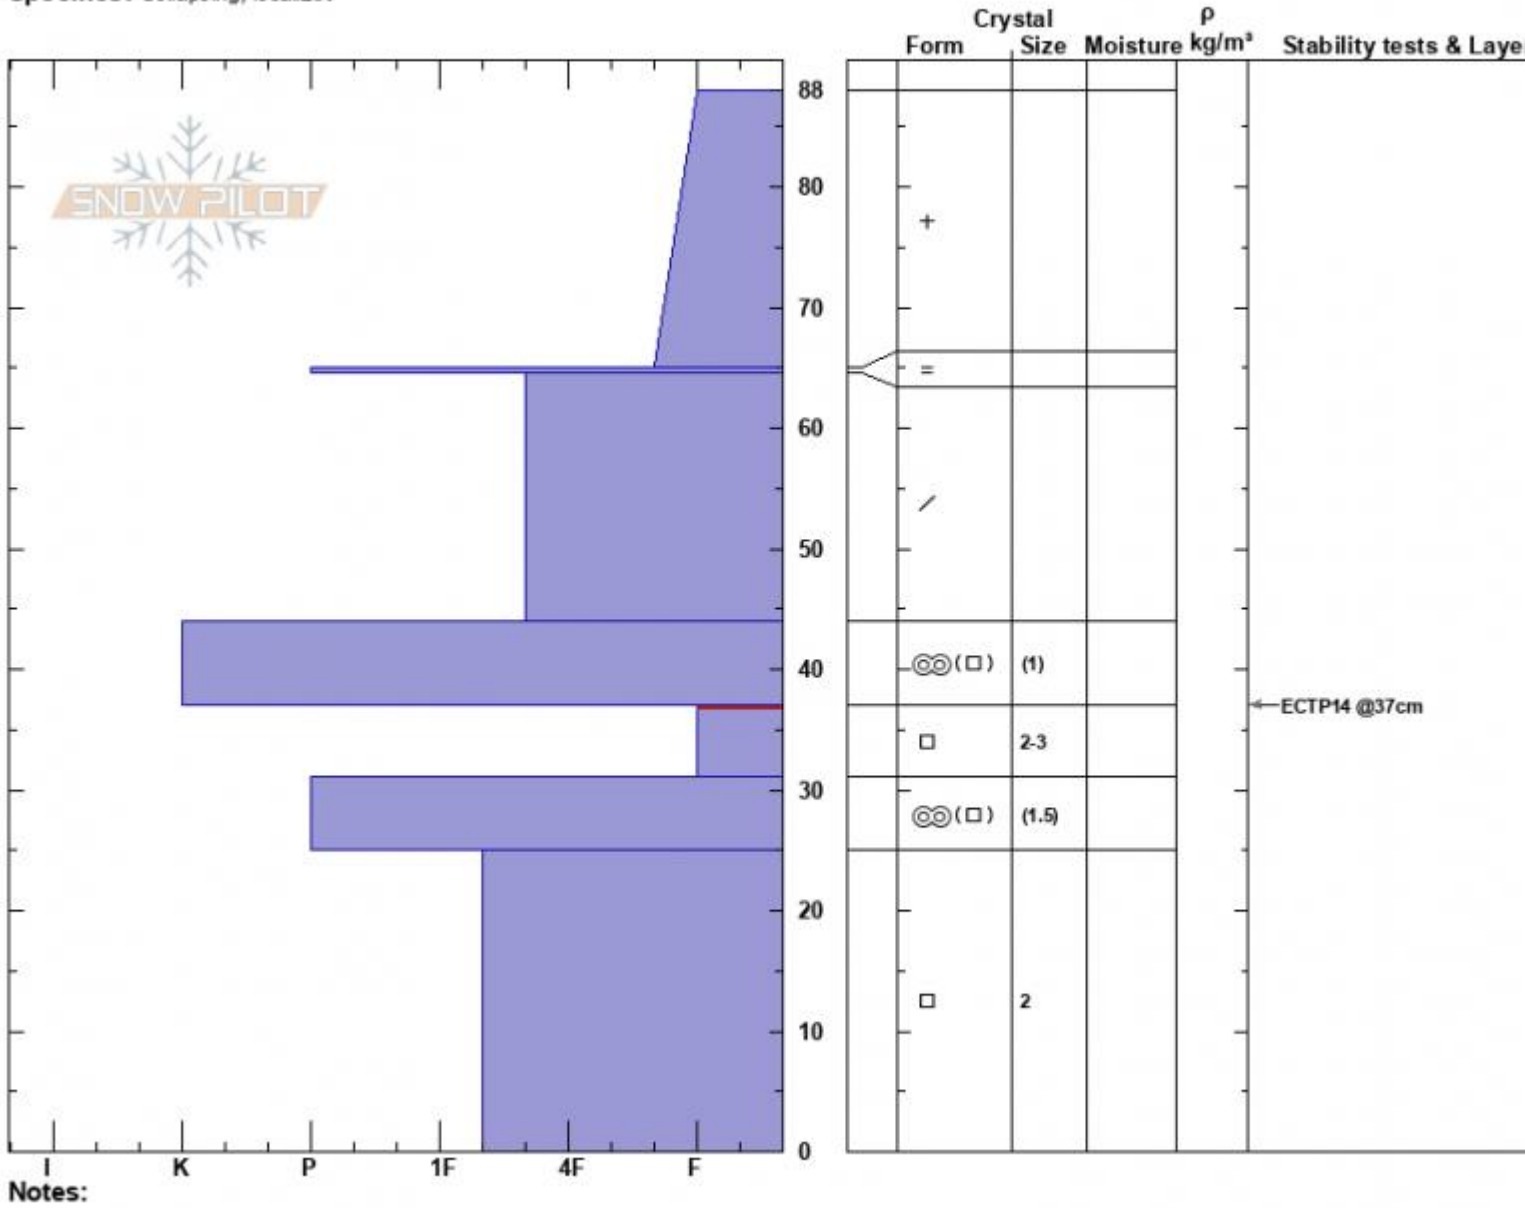

Sawtelle SW Profile
 Centennial Range
 ID
 Elevation: 9070 ft
 Aspect: 220°
 Specifics: Collapsing, localizer

Dave Zinn
 12/07/2023 - 12:30pm
 Co-ord: 44.55473N, -111.44483W
 Slope Angle: 13°
 Wind Loading: no

Stability: Poor
 Air Temperature:
 Sky Cover: BKN
 Precipitation: NO
 Wind: W Moderate

HS:88
 PF:40
 Layer Notes: 37-31cm:Problematic layer

Advisory Region
 Island Park
 Longitude
 -111.44W
 Latitude
 44.56N
 Island Park, 2023-12-07