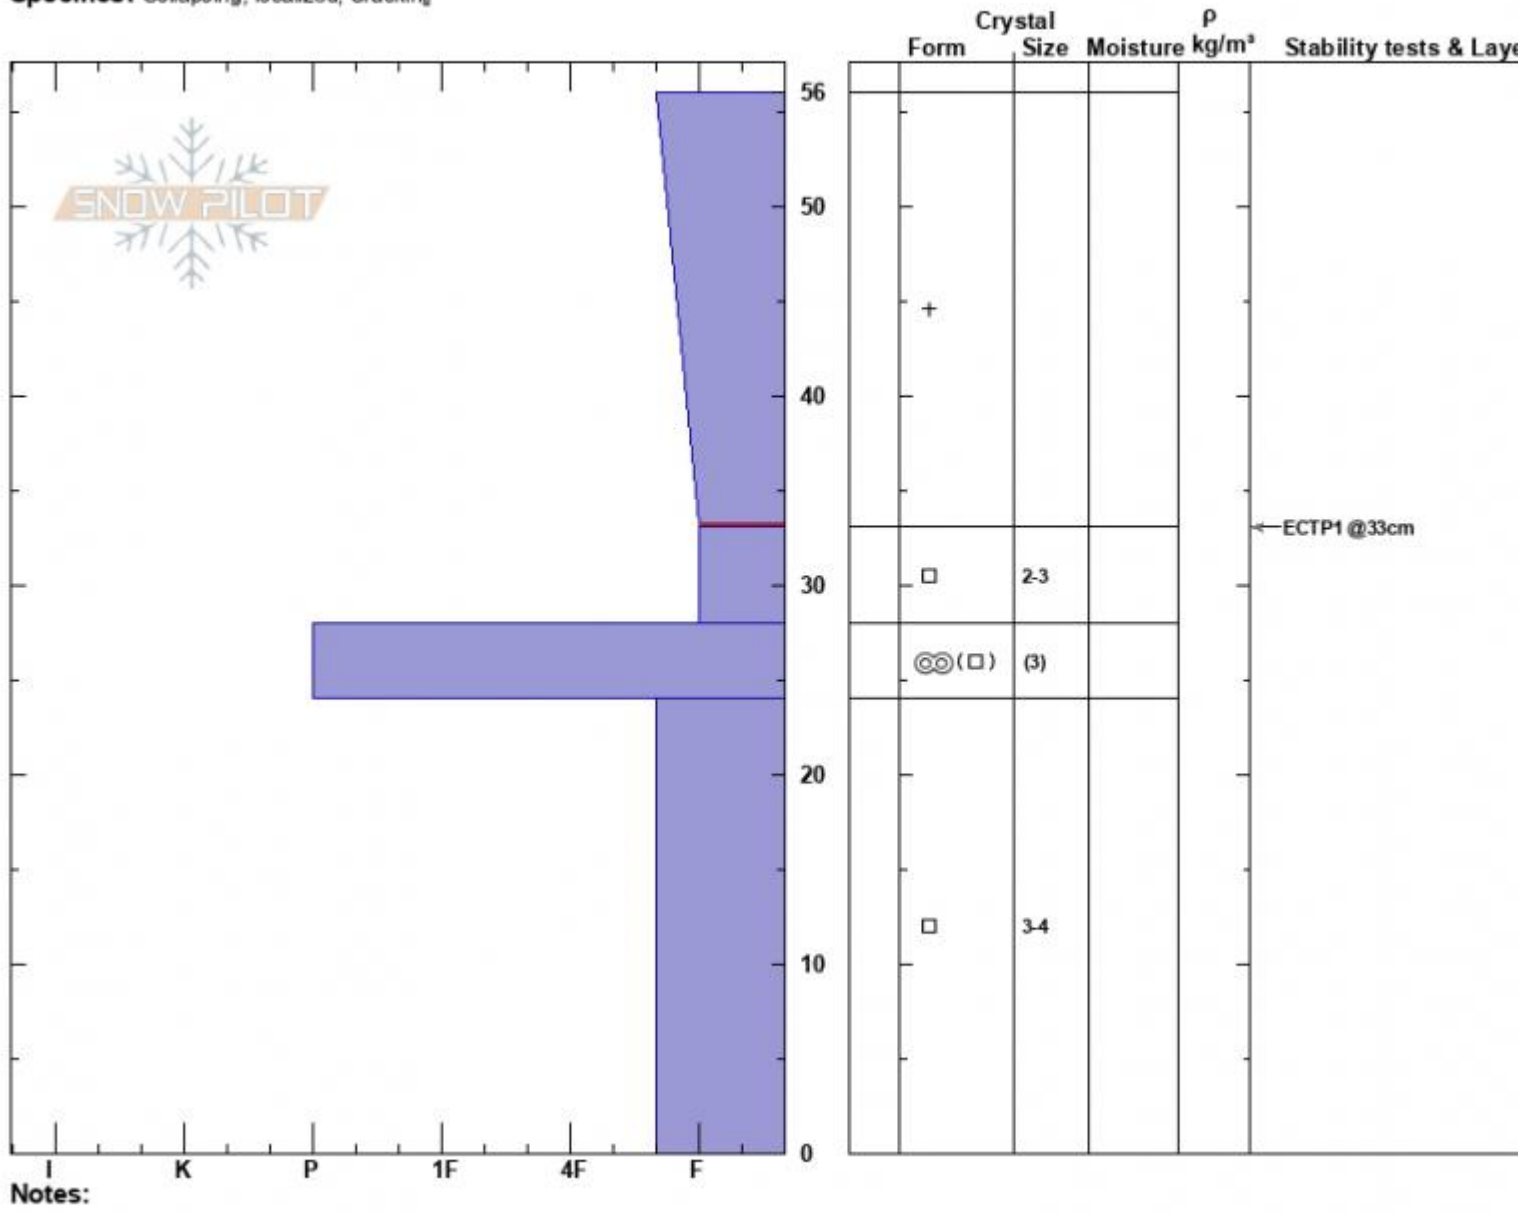

Lower Lionhead Ridge
 Lionhead Range
 MT
 Elevation: 8700 ft
 Aspect: 36°
 Specifics: Collapsing, localized; Cracking

Zach Peterson
 12/03/2023 - 2:00pm
 Co-ord:
 Slope Angle: 27°
 Wind Loading: previous

Stability:
 Air Temperature:
 Sky Cover: OVC
 Precipitation: NO
 Wind: W Moderate

HS:56
 Layer Notes:
 56-33cm: Problematic layer

Notes:

Advisory Region
 Lionhead Range
 Longitude
 -111.32W
 Latitude
 44.71N
 Lionhead Range, 2023-12-03