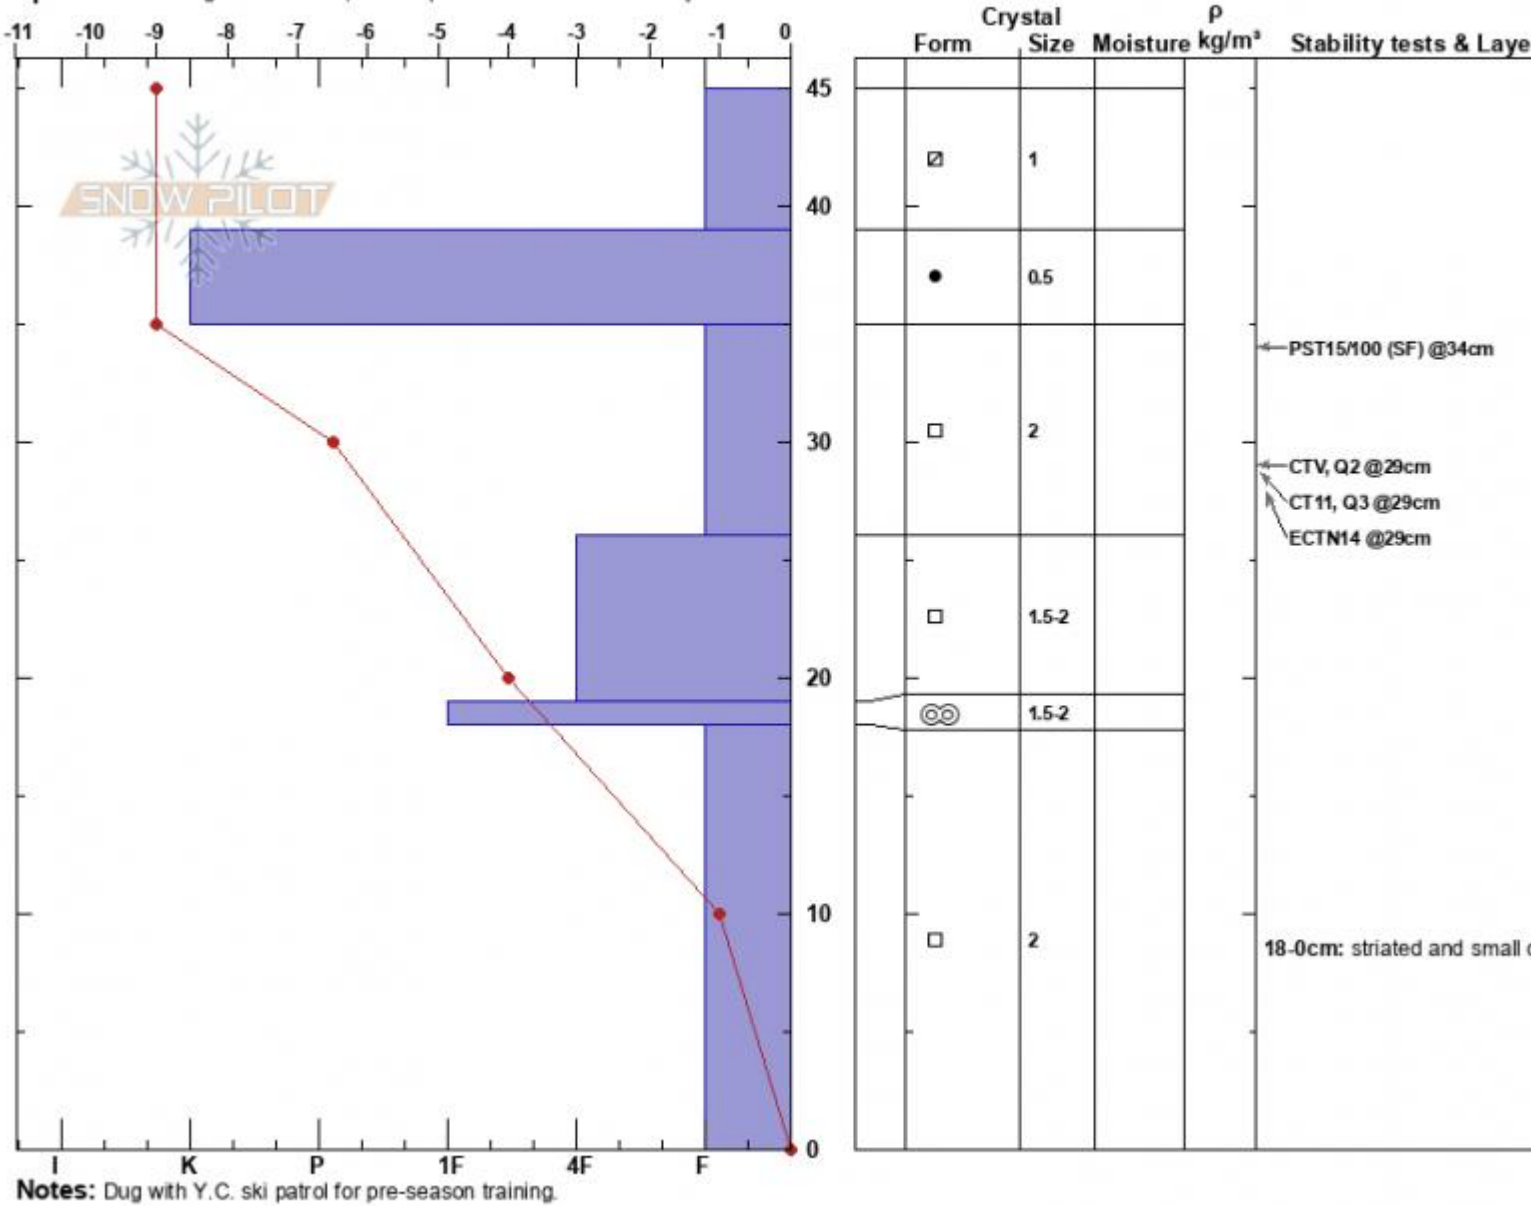

Y.C. 9,350' NE
 Madison Range-N
 MT
 Elevation: 9350 ft
 Aspect: 60°
 Specifics: Pit dug in a Ski Area; Pit is representative of backcountry

Alex Marienthal
 11/30/2023 - 12:20pm
 Co-ord: 45.23322N, -111.44754W
 Slope Angle: 25°
 Wind Loading: previous

Stability:
 Air Temperature: -6°C
 Sky Cover: BKN
 Precipitation: NO
 Wind: Calm

HS:45
 Layer Notes:
 35-26cm: Problematic layer
 18-0cm: striated and small cups

Advisory Region
 Northern Madison
 Longitude
 -111.44W
 Latitude
 45.23N
 Northern Madison, 2023-12-03