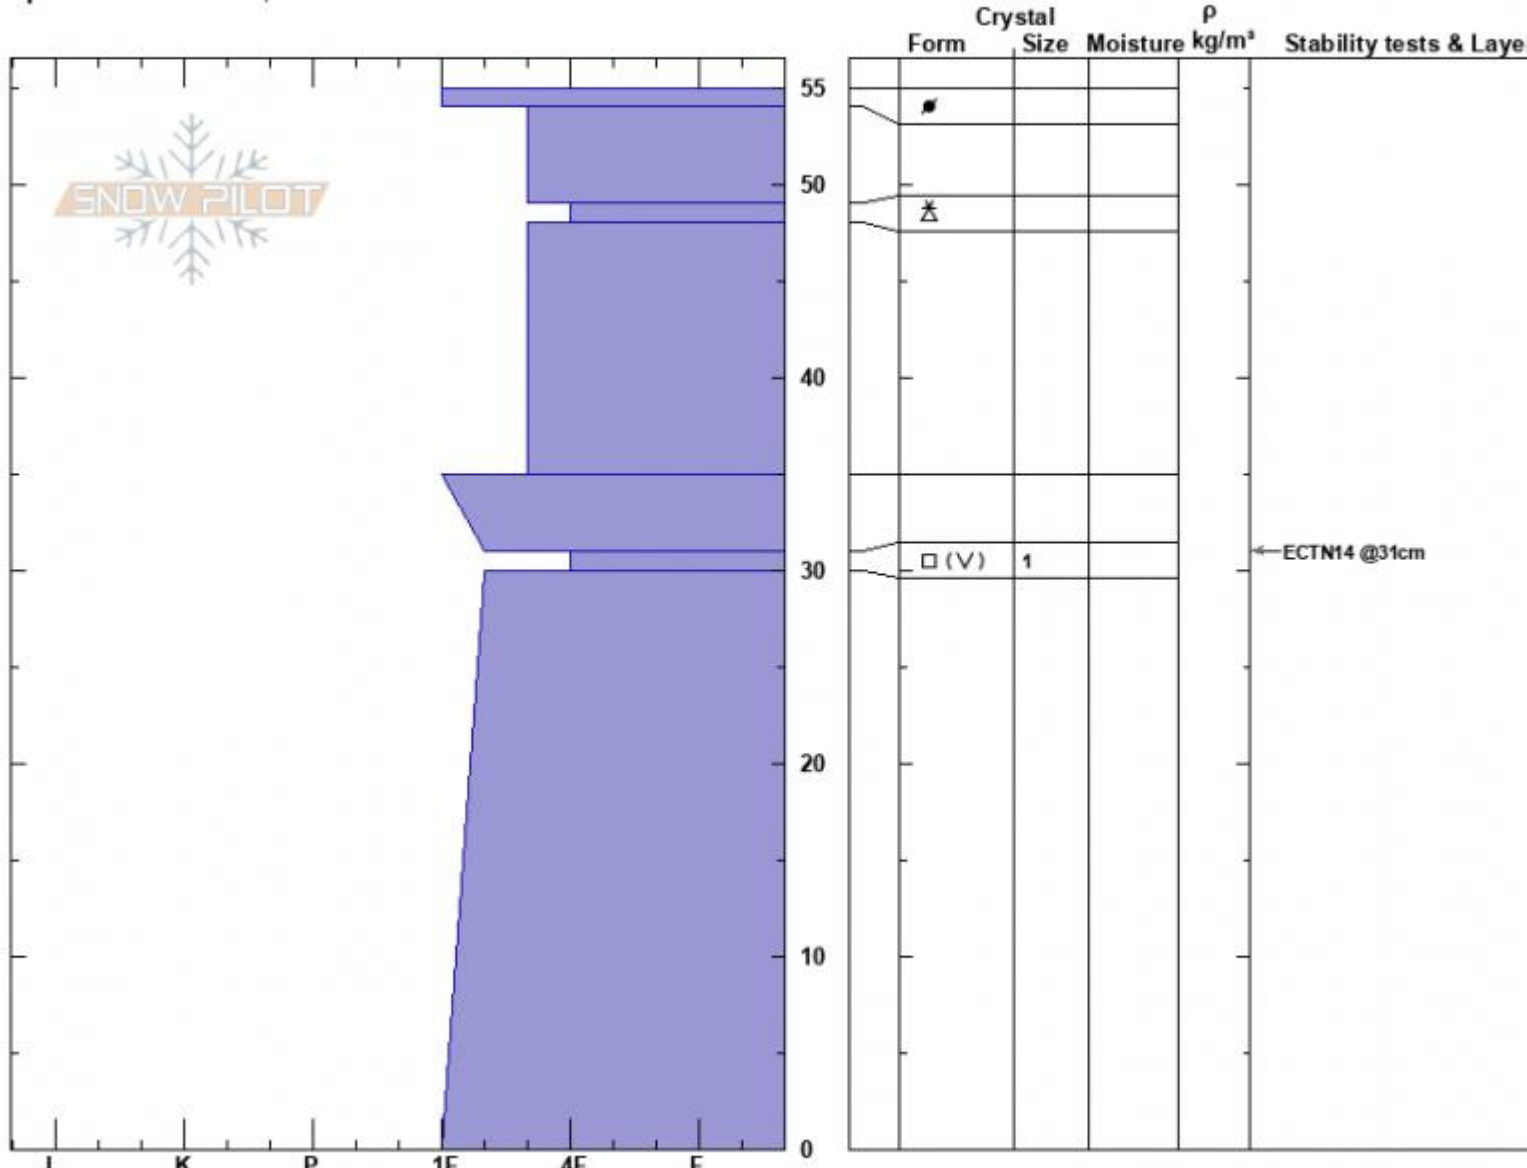

Hayden Creek
 Absaroka Range
 MT
 Elevation: 9850 ft
 Aspect: 78°
 Specifics: We skied slope

Beau Fredlund
 11/12/2023 - 11:00am
 Co-ord: 44.98676N, -109.91929E
 Slope Angle: 23°
 Wind Loading:

Stability:
 Air Temperature:
 Sky Cover: FEW
 Precipitation:
 Wind:

HS:55
 Layer Notes:
 31-30cm: Problematic layer

Notes: Wind gusts to 59mph last night (at Lulu Pass), left a thin wind crust and lots of pine needles on most slopes.

Advisory Region
 Cooke City
 Longitude
 -109.94W
 Latitude
 45.02N
 Cooke City, 2023-11-13