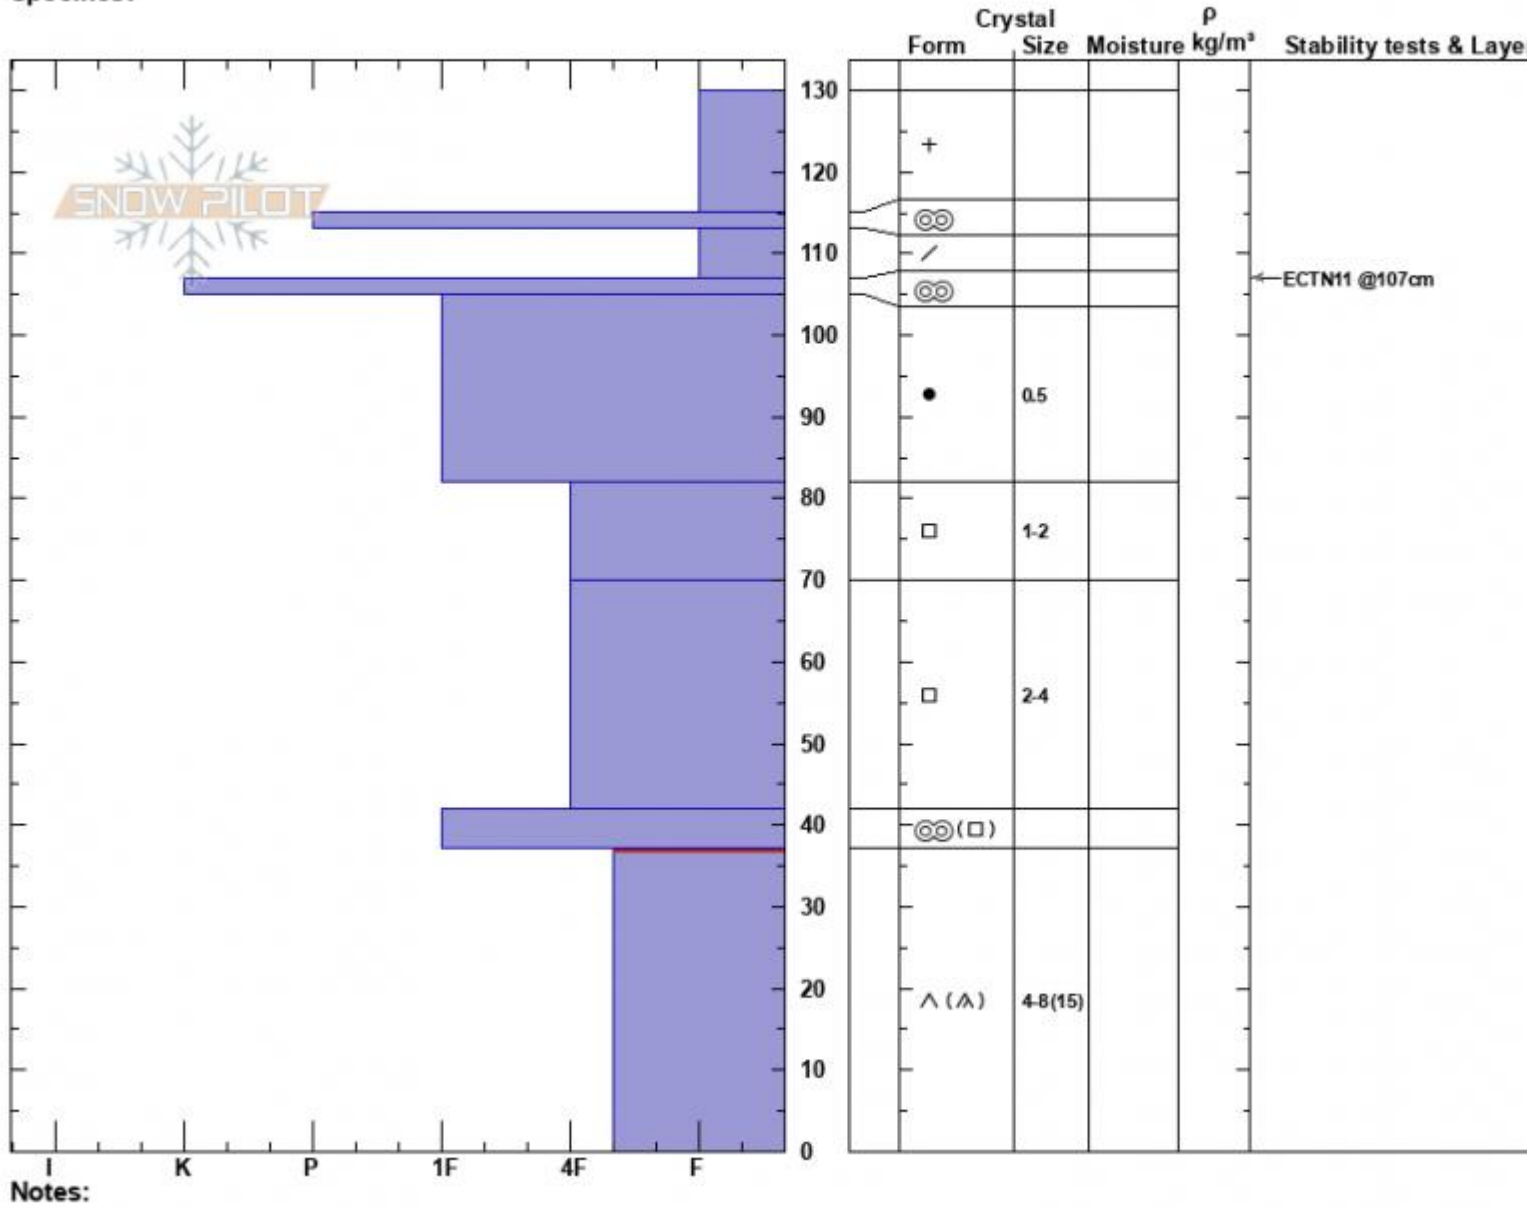

Marty's
 Cooke City
 MT
 Elevation: 9455 ft
 Aspect: 210°
 Specifics:

Dave Zinn
 03/26/2023 - 1:45pm
 Co-ord: 45.04185N, -109.94199W
 Slope Angle: 28°
 Wind Loading: no

Stability: Fair
 Air Temperature:
 Sky Cover: BKN
 Precipitation: NO
 Wind: Calm

HS:130 Layer Notes:
 37-0cm: Problematic layer

Advisory Region
 Cooke City
 Longitude
 -109.95W
 Latitude
 45.05N
 Cooke City, 2023-03-28