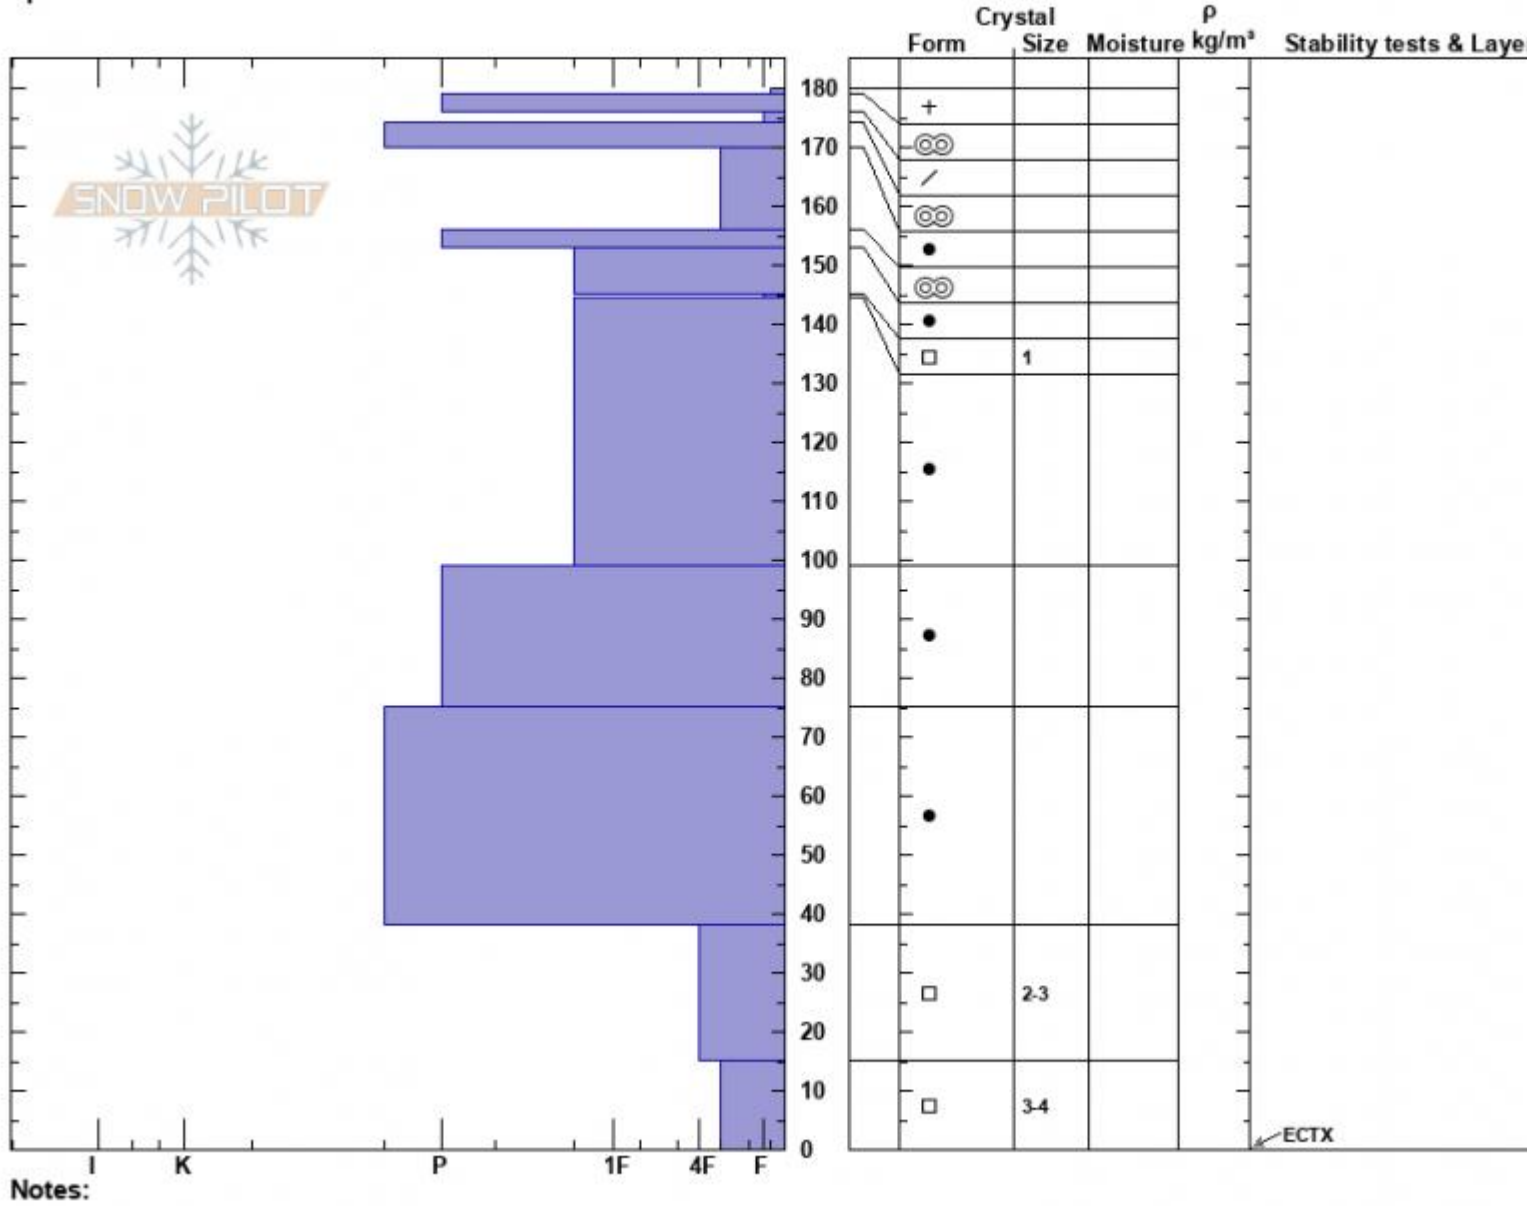

Throne South  
 Bridger Range  
 MT  
 Elevation: 8360 ft  
 Aspect: 191°  
 Specifics:

Alex Haddad  
 03/23/2023 - 11:36am  
 Co-ord: 45.88027N, -110.95219W  
 Slope Angle: 25°  
 Wind Loading: no

Stability: Good  
 Air Temperature:  
 Sky Cover: CLR  
 Precipitation: NO  
 Wind: S Calm

HS:180  
 PF:5  
 PS:25  
 Layer Notes: 145-144.5cm: Problematic layer

PS: 5, PF: 25

Advisory Region  
 Bridger Range  
 Longitude  
 -110.95W  
 Latitude  
 45.88N

Bridger Range, 2023-03-23