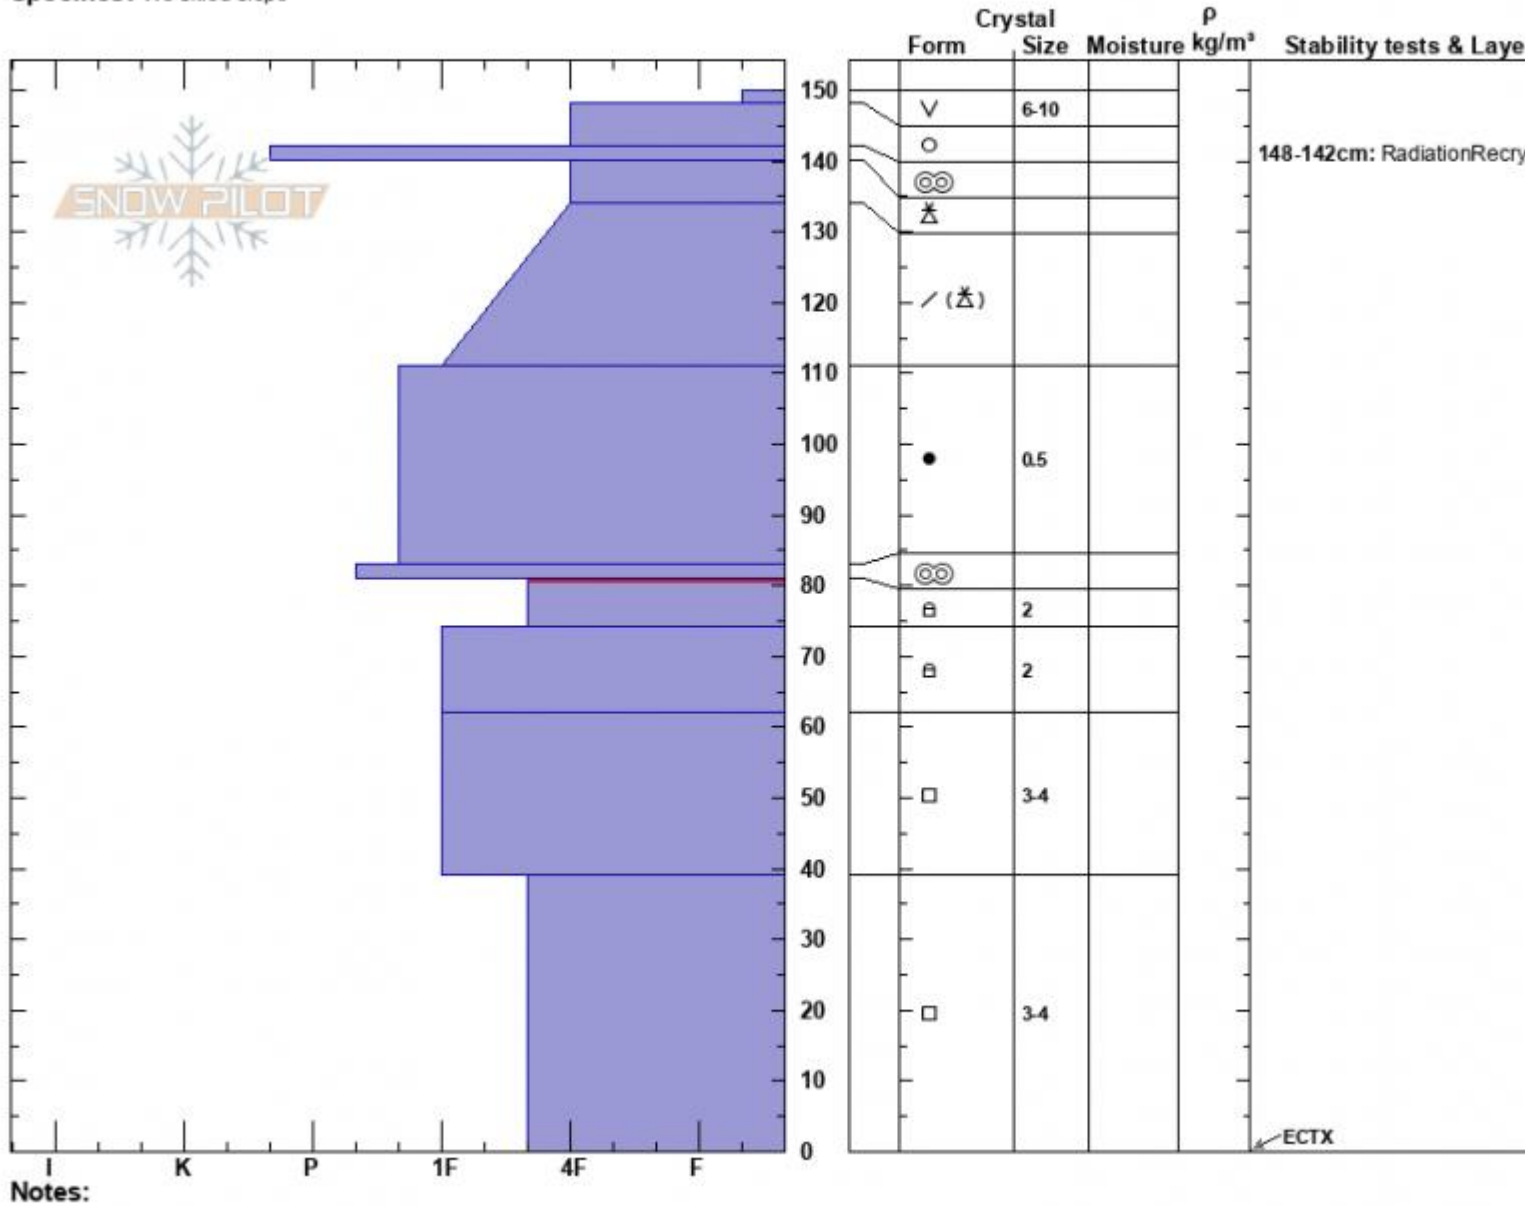

Trapper Ridge SE
 Lionhead Range
 MT
 Elevation: 8975 ft
 Aspect: 150°
 Specifics: We skied slope

Dave Zinn
 03/22/2023 - 1:30pm
 Co-ord: 44.84091N, -111.34107W
 Slope Angle: 22°
 Wind Loading: no

Stability: Good
 Air Temperature:
 Sky Cover: SCT
 Precipitation: NO
 Wind: Calm

HS:150 **Layer Notes:**
 148-142cm: RadiationRecrystalliz
 81-74cm: Problematic layer

Notes:
 Advisory Region
 Lionhead Range
 Longitude
 -111.34W
 Latitude
 44.84N
 Lionhead Range, 2023-03-23