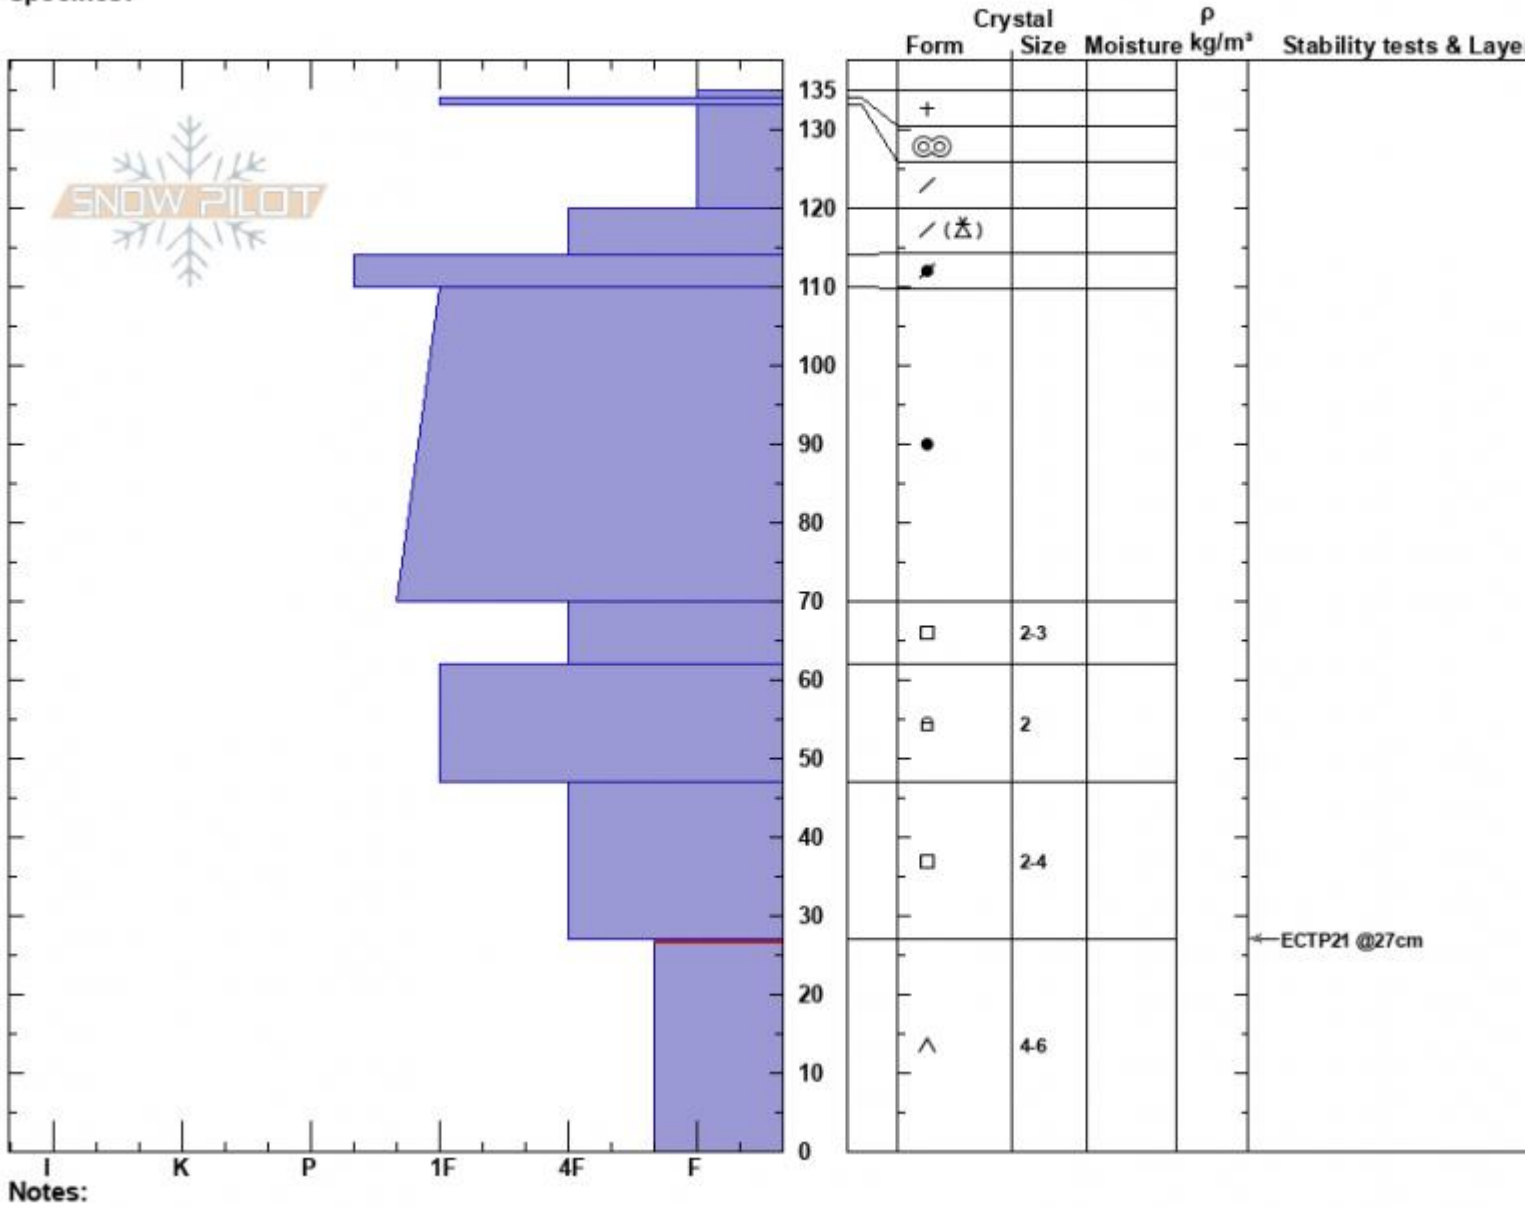

Ainger Entrance
 Bridger Range
 MT
 Elevation: 8000 ft
 Aspect: 100°
 Specifics:

Dave Zinn
 03/20/2023 - 12:00pm
 Co-ord: 45.92531N, -110.97154W
 Slope Angle: 25°
 Wind Loading: no

Stability: Good
 Air Temperature:
 Sky Cover: OVC
 Precipitation: S-1
 Wind: S Light Breeze

HS:135
 PF:30 27-0cm: Problematic layer
 PS:20

Advisory Region
 Bridger Range
 Longitude
 -110.98W
 Latitude
 45.92N
 Bridger Range, 2023-03-23