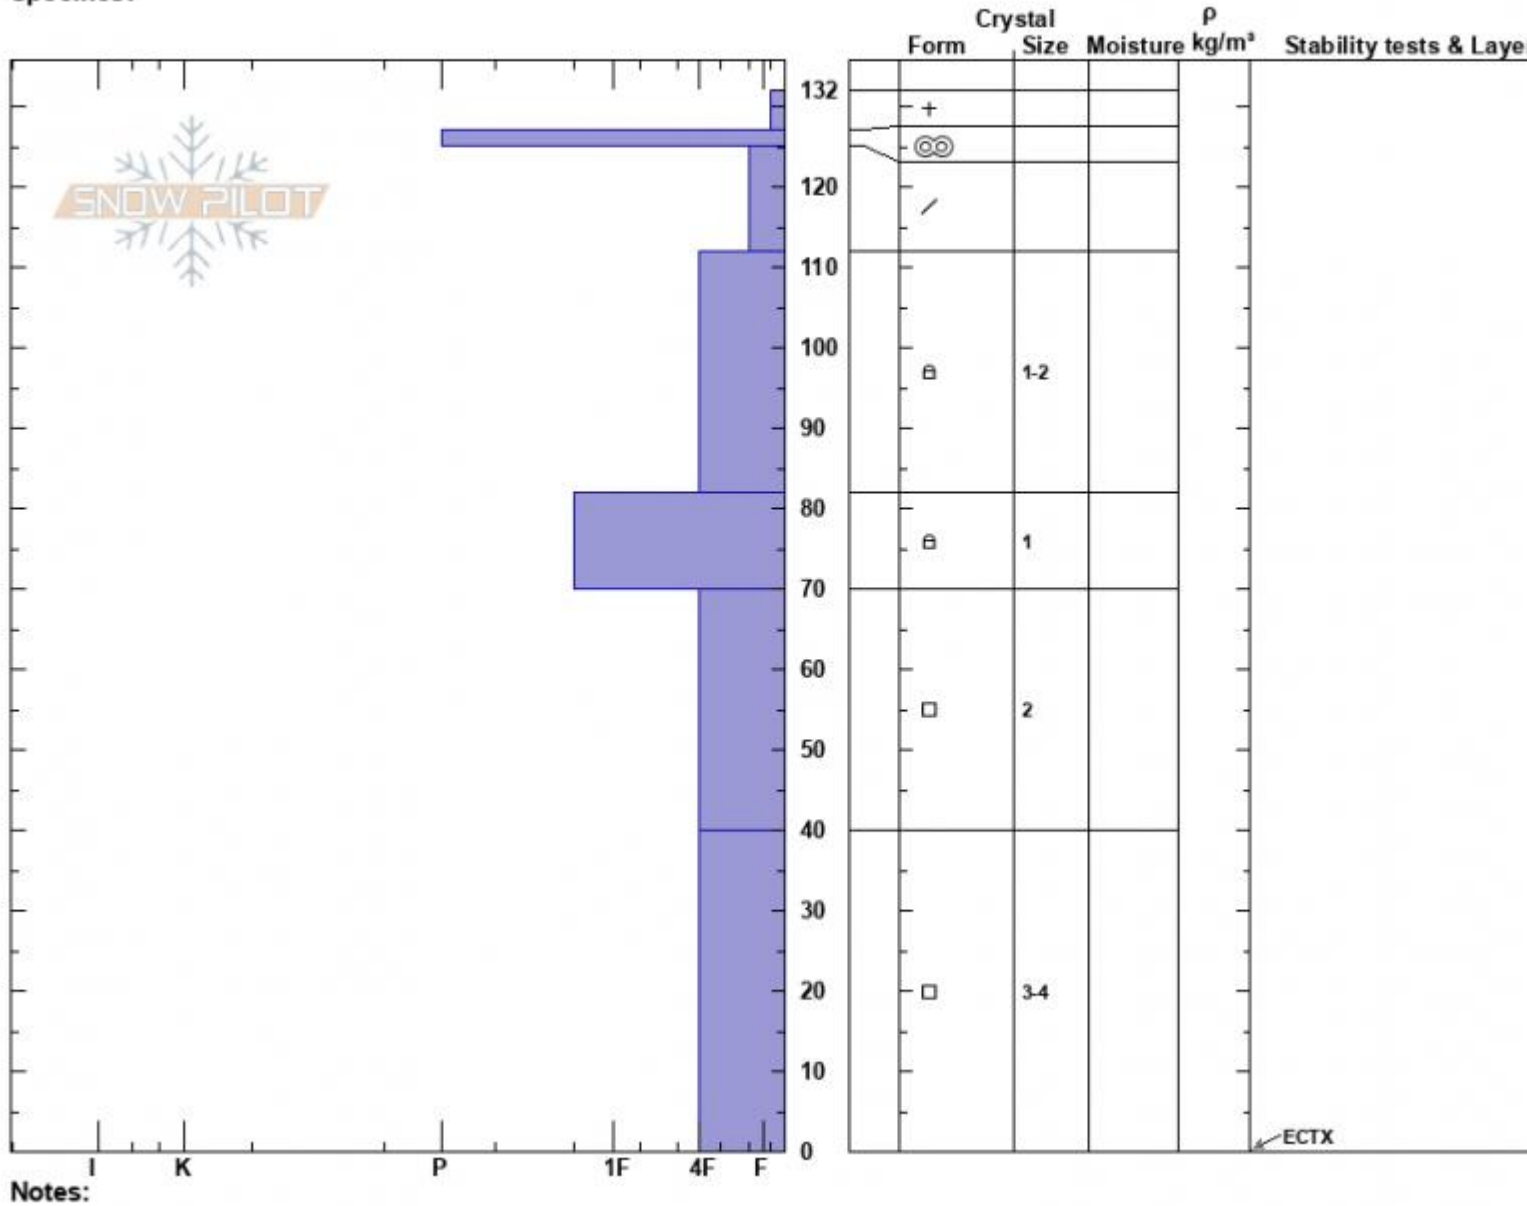

Bear Creek
 Madison Range-N
 MT
 Elevation: 9460 ft
 Aspect: 95°
 Specifics:

Alex Haddad
 03/21/2023 - 12:37pm
 Co-ord: 45.18497N, -111.46707W
 Slope Angle: 28°
 Wind Loading: no

Stability: Fair
 Air Temperature:
 Sky Cover: SCT
 Precipitation: S-1
 Wind: Calm

HS:132 Layer Notes:
 PF:30

Advisory Region
 Northern Madison
 Longitude
 -111.38W
 Latitude
 45.17N
 Northern Madison, 2023-03-21