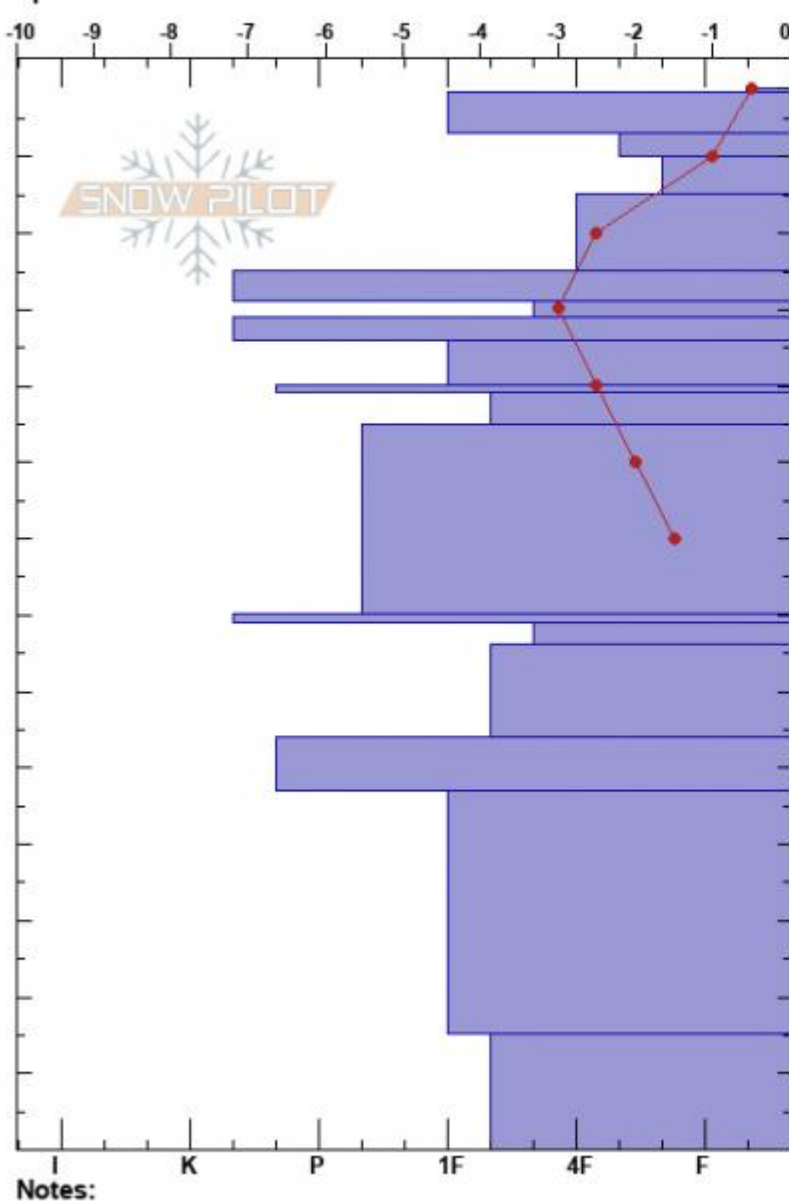

Texas Meadow, low SE  
 Bridger Range  
 MT  
 Elevation: 7622 ft  
 Aspect: 125°  
 Specifics:

Alex Marienthal  
 03/18/2023 - 3:00pm  
 Co-ord: 45.83964N, -110.93243W  
 Slope Angle: 27°  
 Wind Loading: no

Stability: Good  
 Air Temperature:  
 Sky Cover: CLR  
 Precipitation: NO  
 Wind: S Light Breeze

HS:139 Layer Notes:  
 47-15cm:Problematic layer

Crystal Form	Crystal Size	Moisture	kg/m³	Stability tests & Layer
☐	0.5-1	D		
⊙		M-W		
/		D-M		
*r(/)		D		
⊗	2-4	D		
⊙				← ECTN21 @115cm
/ (+)				← CT24, Q3 @115cm
⊙				← CT23, Q3 @115cm
•	0.3			← ECTN26 @106cm
⊙				
•	1			
•	0.5-1			
⊙				← CT27, Q3 @69cm
☐ (B)	2			
B	1-2			
B	1.5			
B	2-3			
☐ (B)	2.4			← CT25, Q2 @15cm Sudden
				← CT28, Q2 @15cm SC

Notes:  
 Advisory Region  
 Bridger Range  
 Longitude  
 -110.93W  
 Latitude  
 45.84N  
 Bridger Range, 2023-03-18