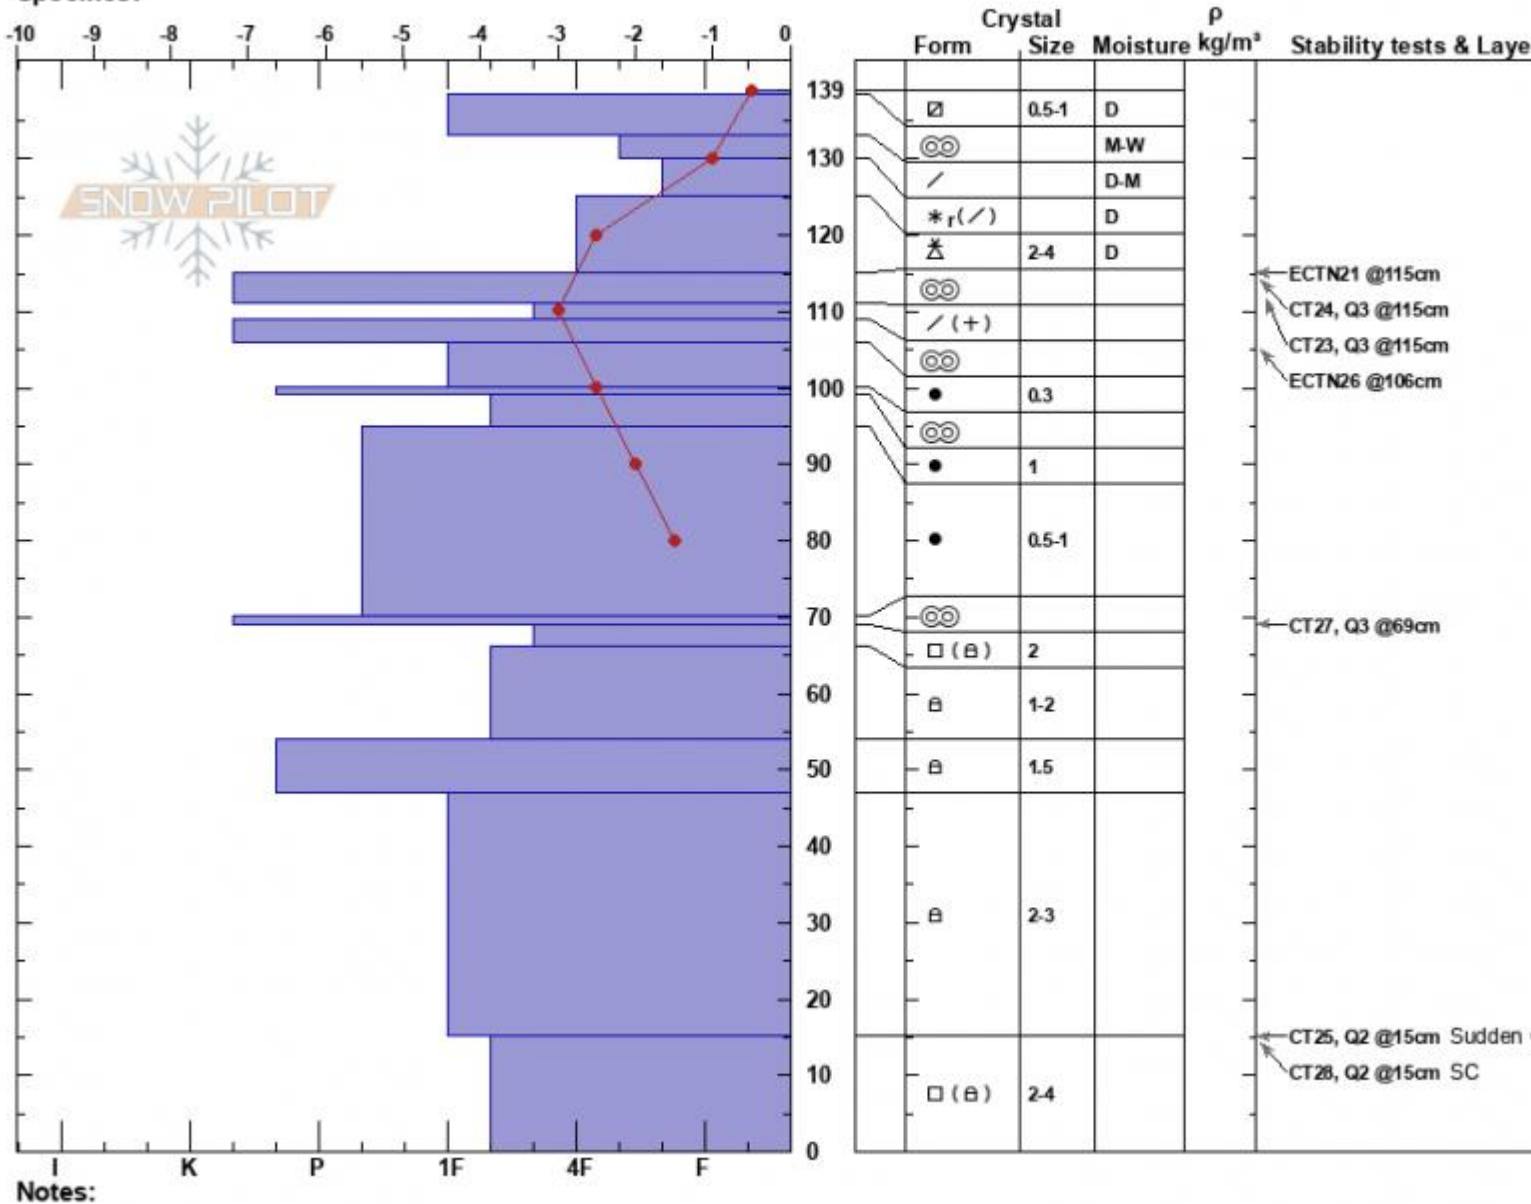

Texas Meadow, low SE
 Bridger Range
 MT
 Elevation: 7622 ft
 Aspect: 125°
 Specifics:

Alex Marienthal
 03/18/2023 - 3:00pm
 Co-ord: 45.83964N, -110.93243W
 Slope Angle: 27°
 Wind Loading: no

Stability: Good
 Air Temperature:
 Sky Cover: CLR
 Precipitation: NO
 Wind: S Light Breeze

HS:139 Layer Notes:
 47-15cm:Problematic layer

Notes:
 Advisory Region
 Bridger Range
 Longitude
 -110.93W
 Latitude
 45.84N
 Bridger Range, 2023-03-18