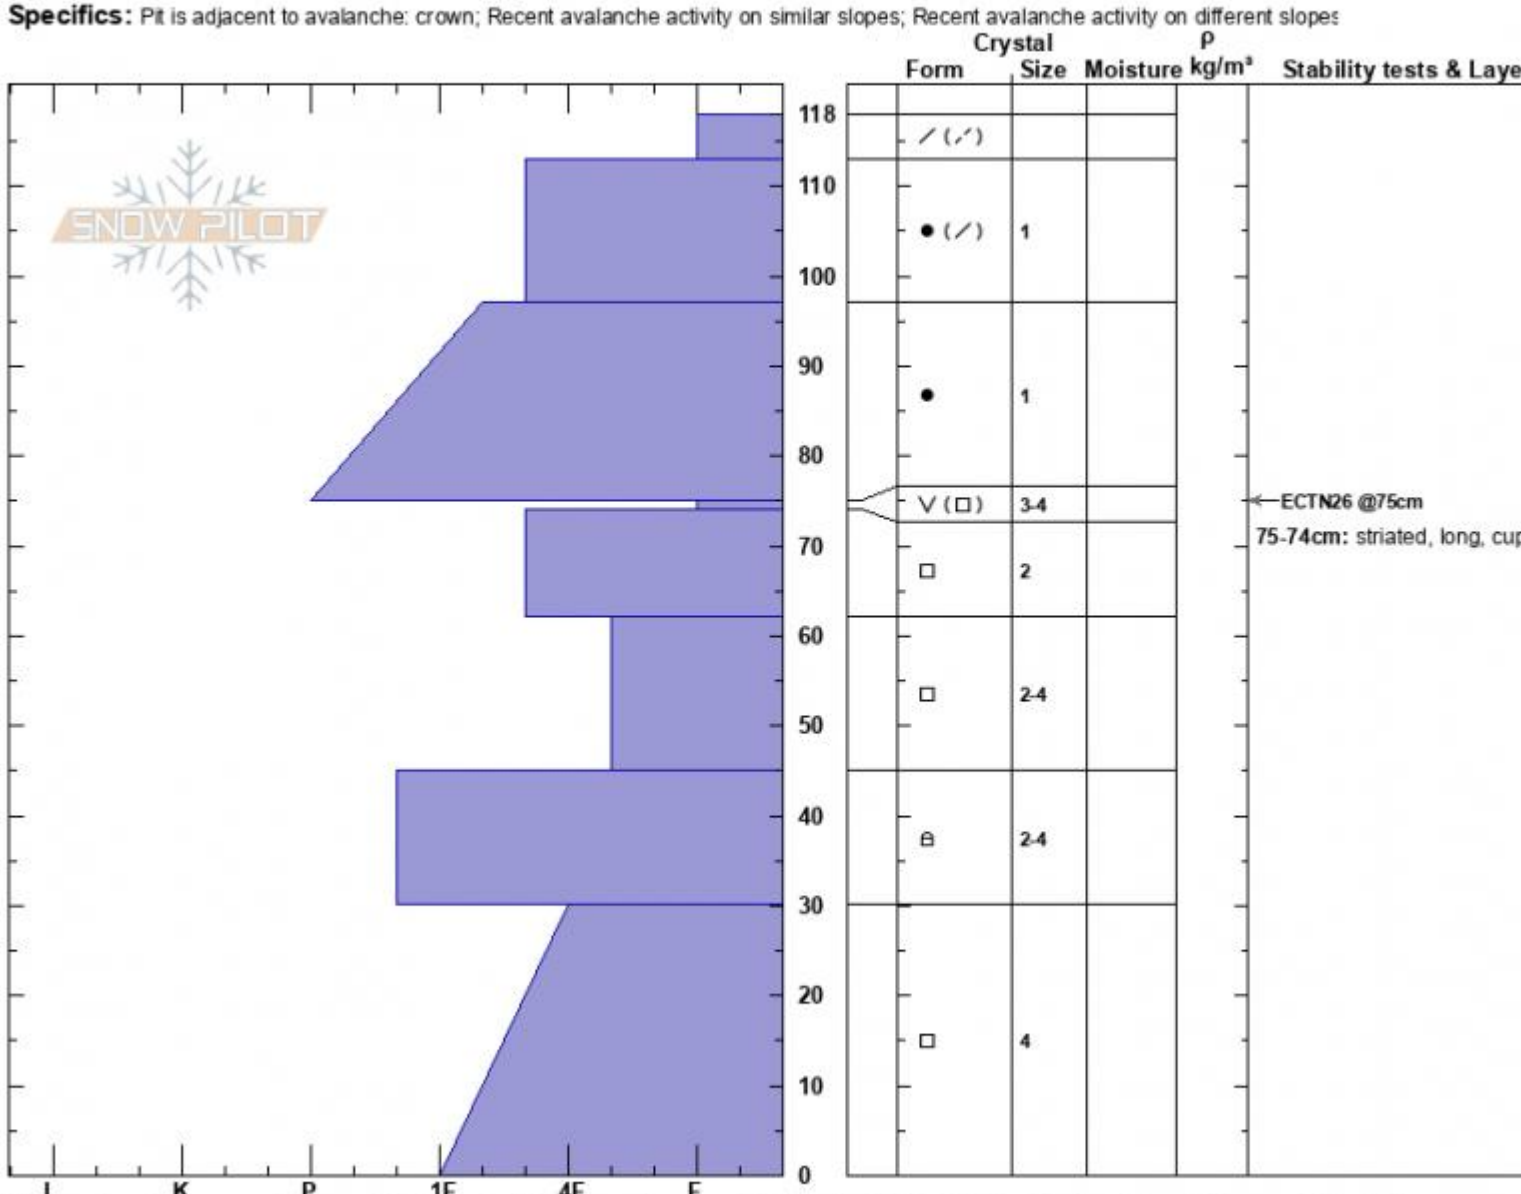

CrownButte AMu-R3-D2
 Cooke City
 MT
 Elevation: 9635 ft
 Aspect: 250°
 Specifics: Pit is adjacent to avalanche: crown; Recent avalanche activity on similar slopes;

Alex Marienthal
 03/12/2023 - 4:10pm
 Co-ord: 45.05207N, -109.96487W
 Slope Angle: 35°
 Wind Loading: previous

Stability: Poor
 Air Temperature:
 Sky Cover: CLR
 Precipitation: NO
 Wind: Calm

HS:118 Layer Notes:
 75-74cm: striated, long, cupped
 75-74cm: Problematic layer

Notes: Dug at the crown of snowmobile triggered slide from previous day (3/11/23). HS-AMu-R3-D2-O. 30-100cm deep. 150' wide x150' vertical.

Advisory Region
 Cooke City
 Longitude
 -109.94W
 Latitude
 45.02N
 Cooke City, 2023-03-13