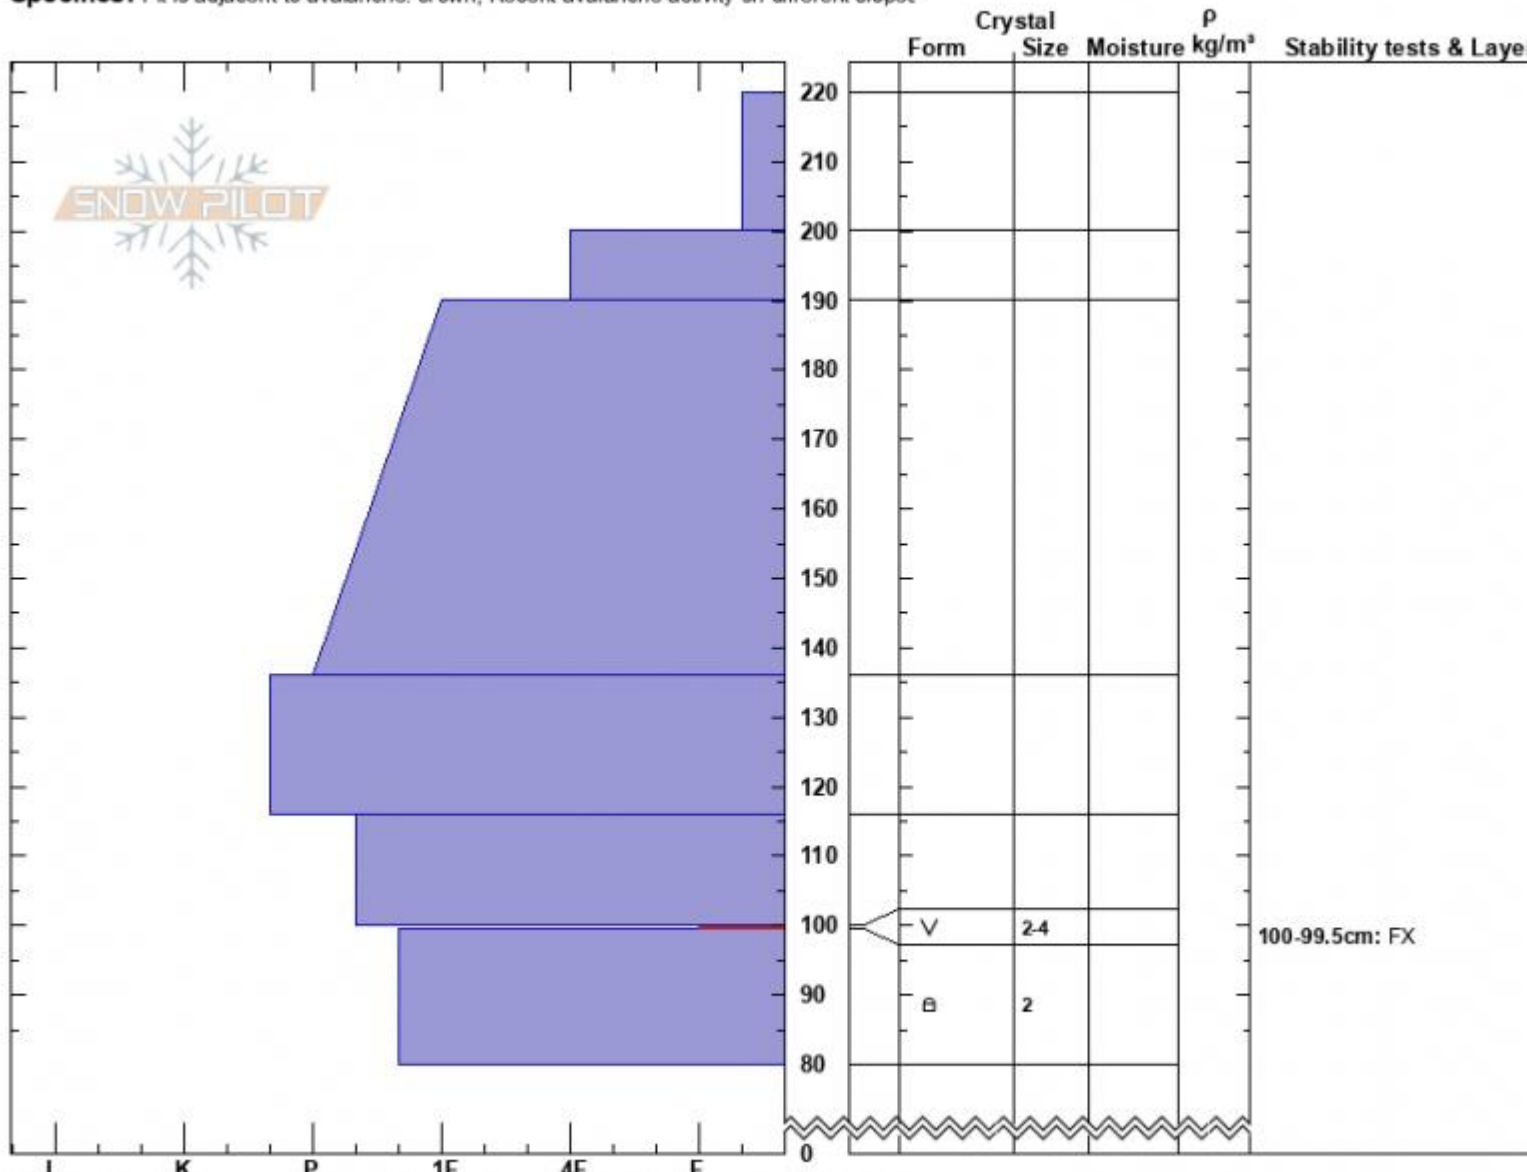

Daisy Pass Ava
 Cooke City
 MT
 Elevation: 10200 ft
 Aspect: 212°
 Specifics: Pit is adjacent to avalanche: crown;

Doug Chabot-Admin
 03/04/2023 - 10:20am
 Co-ord: 45.05537N, -109.95263W
 Slope Angle: 31°
 Wind Loading: previous

Stability:
 Air Temperature: -7°C
 Sky Cover: OVC
 Precipitation: NO
 Wind: W Light Breeze

HS:220
 Layer Notes:
 100-99.5cm: FX
 100-99.5cm: Problematic layer

Advisory Region
 Cooke City
 Longitude
 -109.96W
 Latitude
 45.05N
 Avalanche Details: [skier triggered large slide near Daisy](#)
 Cooke City, 2023-03-05