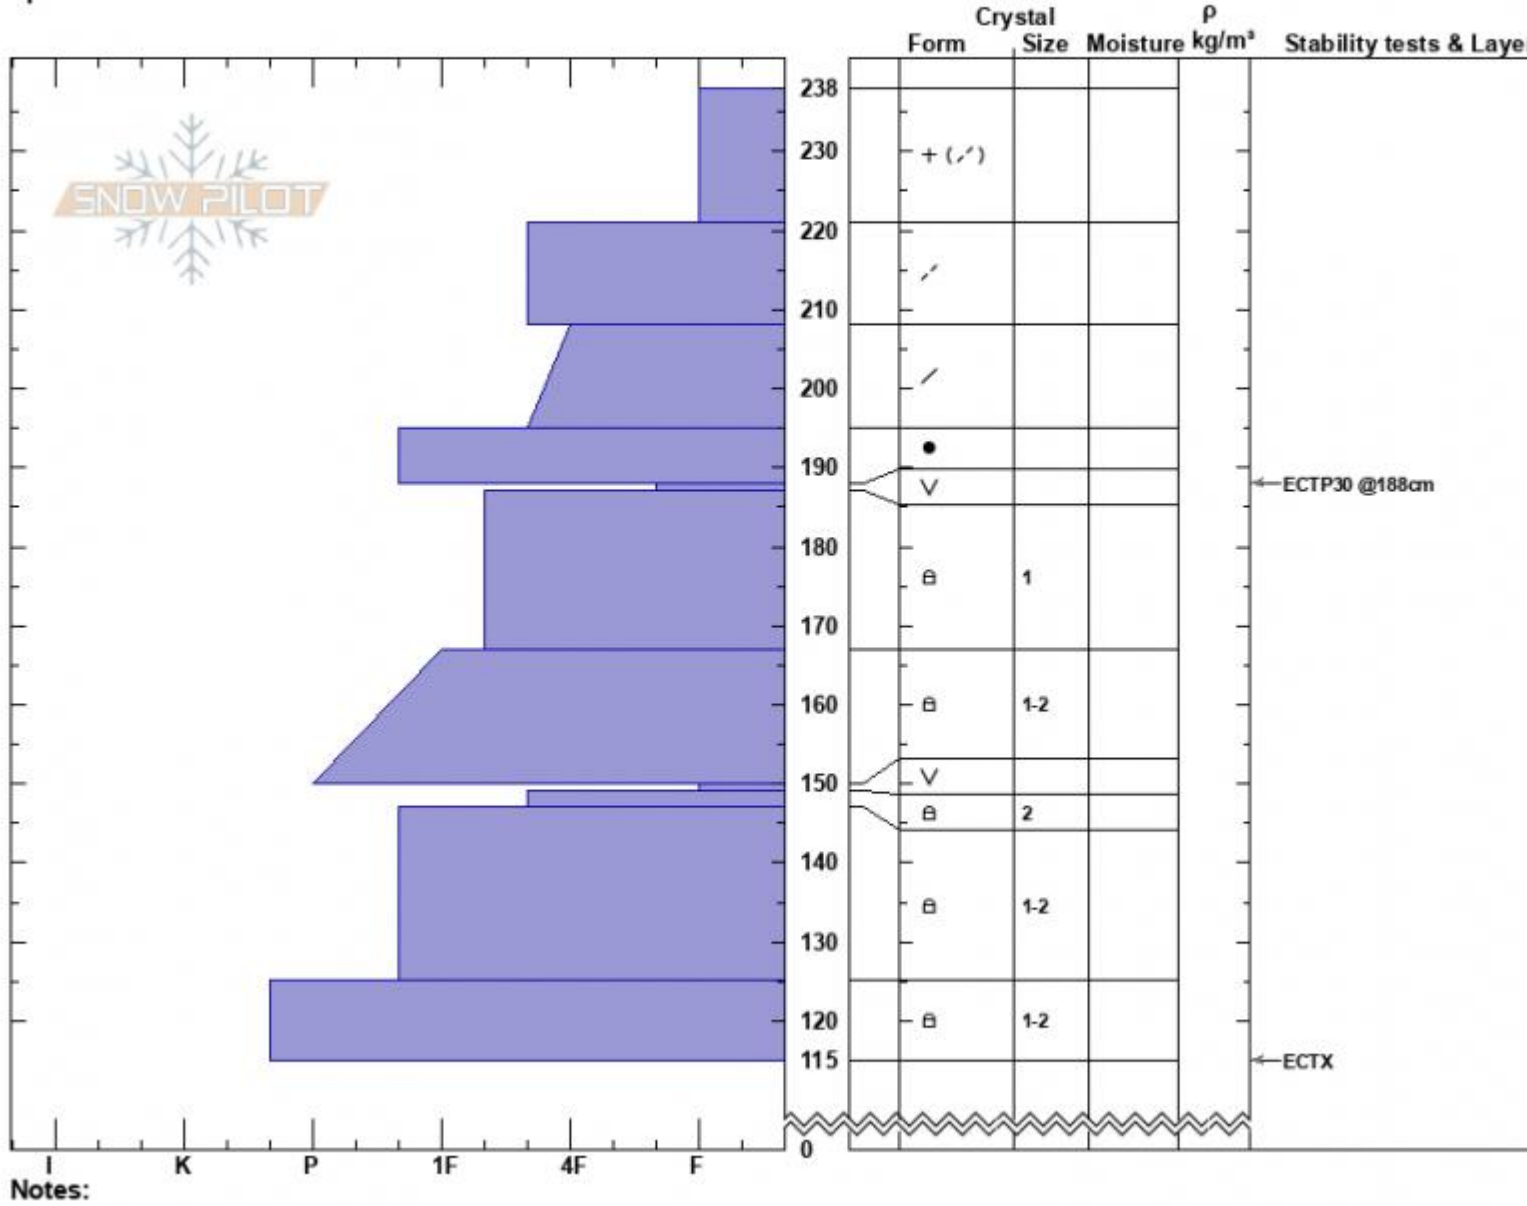

Independence Peak
 Beartooths
 MT
 Elevation: 9815 ft
 Aspect: 120°
 Specifics:

Alex Marienthal
 02/24/2023 - 1:40pm
 Co-ord: 45.20864N, -110.22116W
 Slope Angle: 17°
 Wind Loading: yes

Stability: Fair
 Air Temperature:
 Sky Cover: BKN
 Precipitation: NO
 Wind: NE Strong

HS:238 Layer Notes:
 238-221cm:Problematic layer

Advisory Region
 Out of Advisory Area
 Out of Advisory Area, 2023-02-25