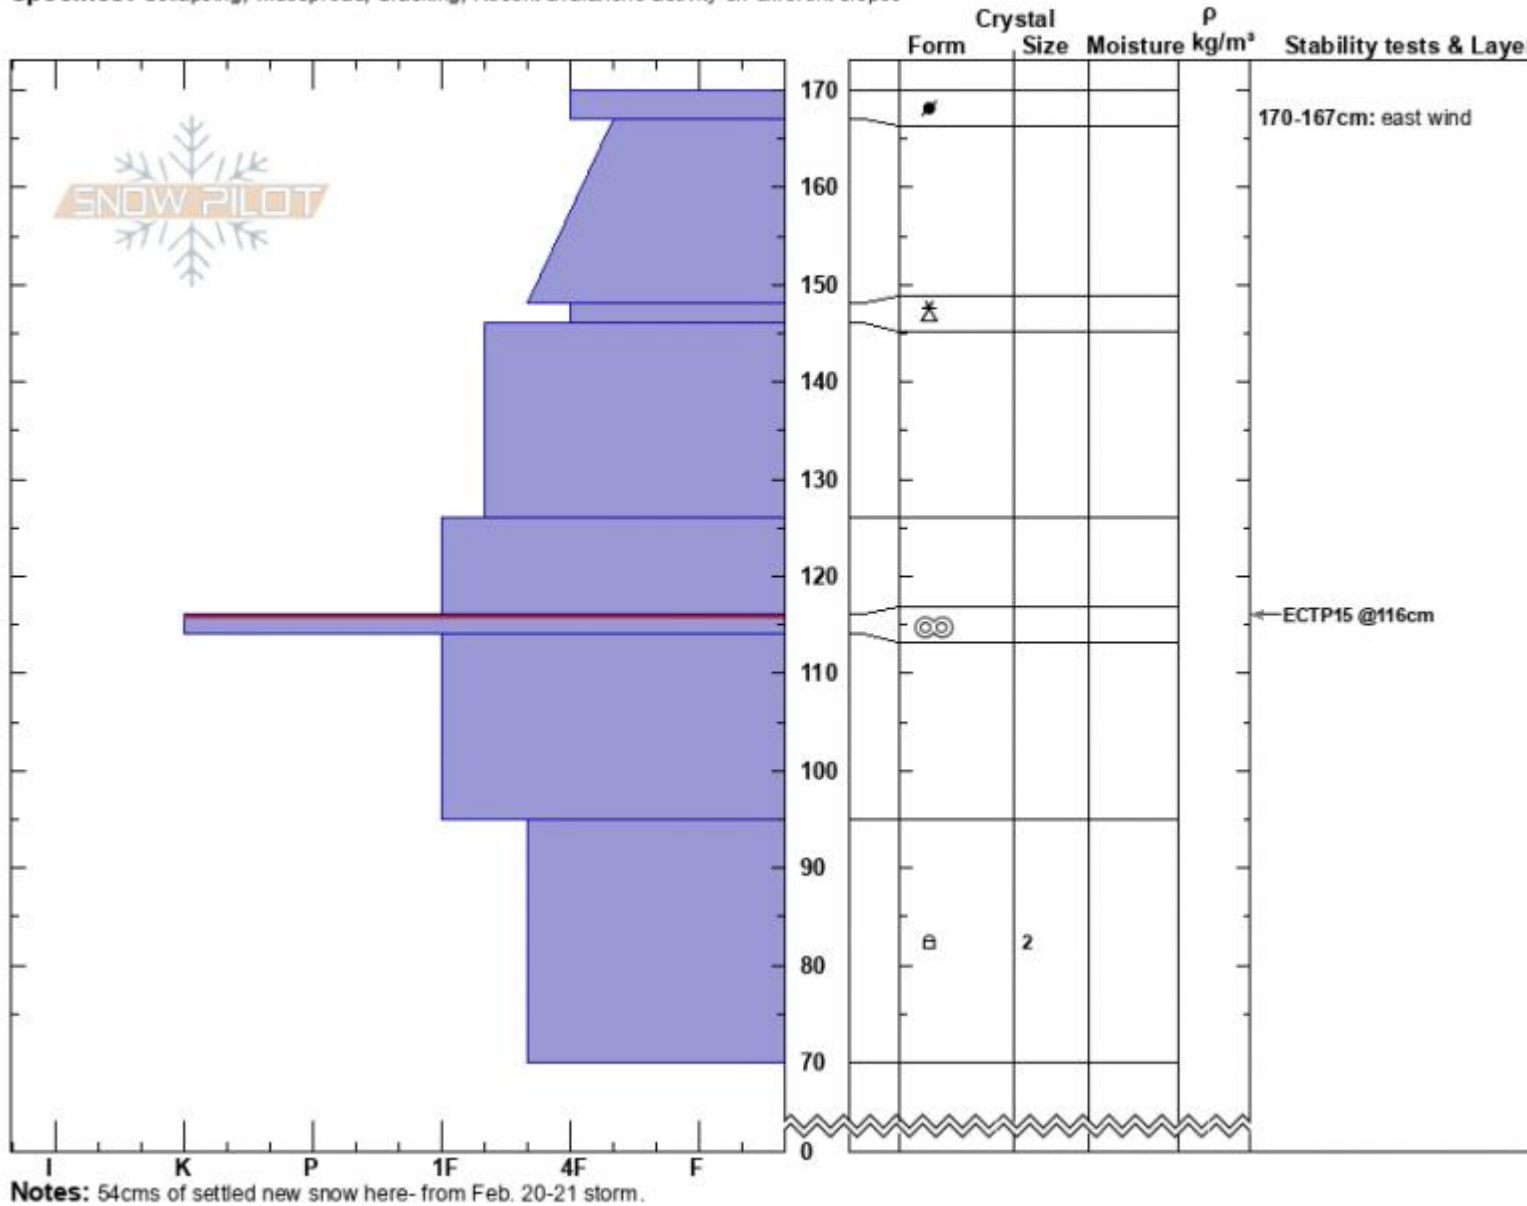

near Cooke City  
 Beartooths  
 MT  
 Elevation: 8520 ft  
 Aspect: 131°

Beau Fredlund  
 02/22/2023 - 11:00am  
 Co-ord: 45.00834N, -110.05807E  
 Slope Angle: 26°  
 Wind Loading:

Stability:  
 Air Temperature:  
 Sky Cover: OVC  
 Precipitation:  
 Wind: E Moderate

HS:170  
 Layer Notes:  
 170-167cm: east wind  
 116-114cm: Problematic layer

Specifics: Collapsing, widespread; Cracking; Recent avalanche activity on different slopes

Advisory Region  
 Cooke City  
 Longitude  
 -109.94W  
 Latitude  
 45.02N  
 Cooke City, 2023-02-22