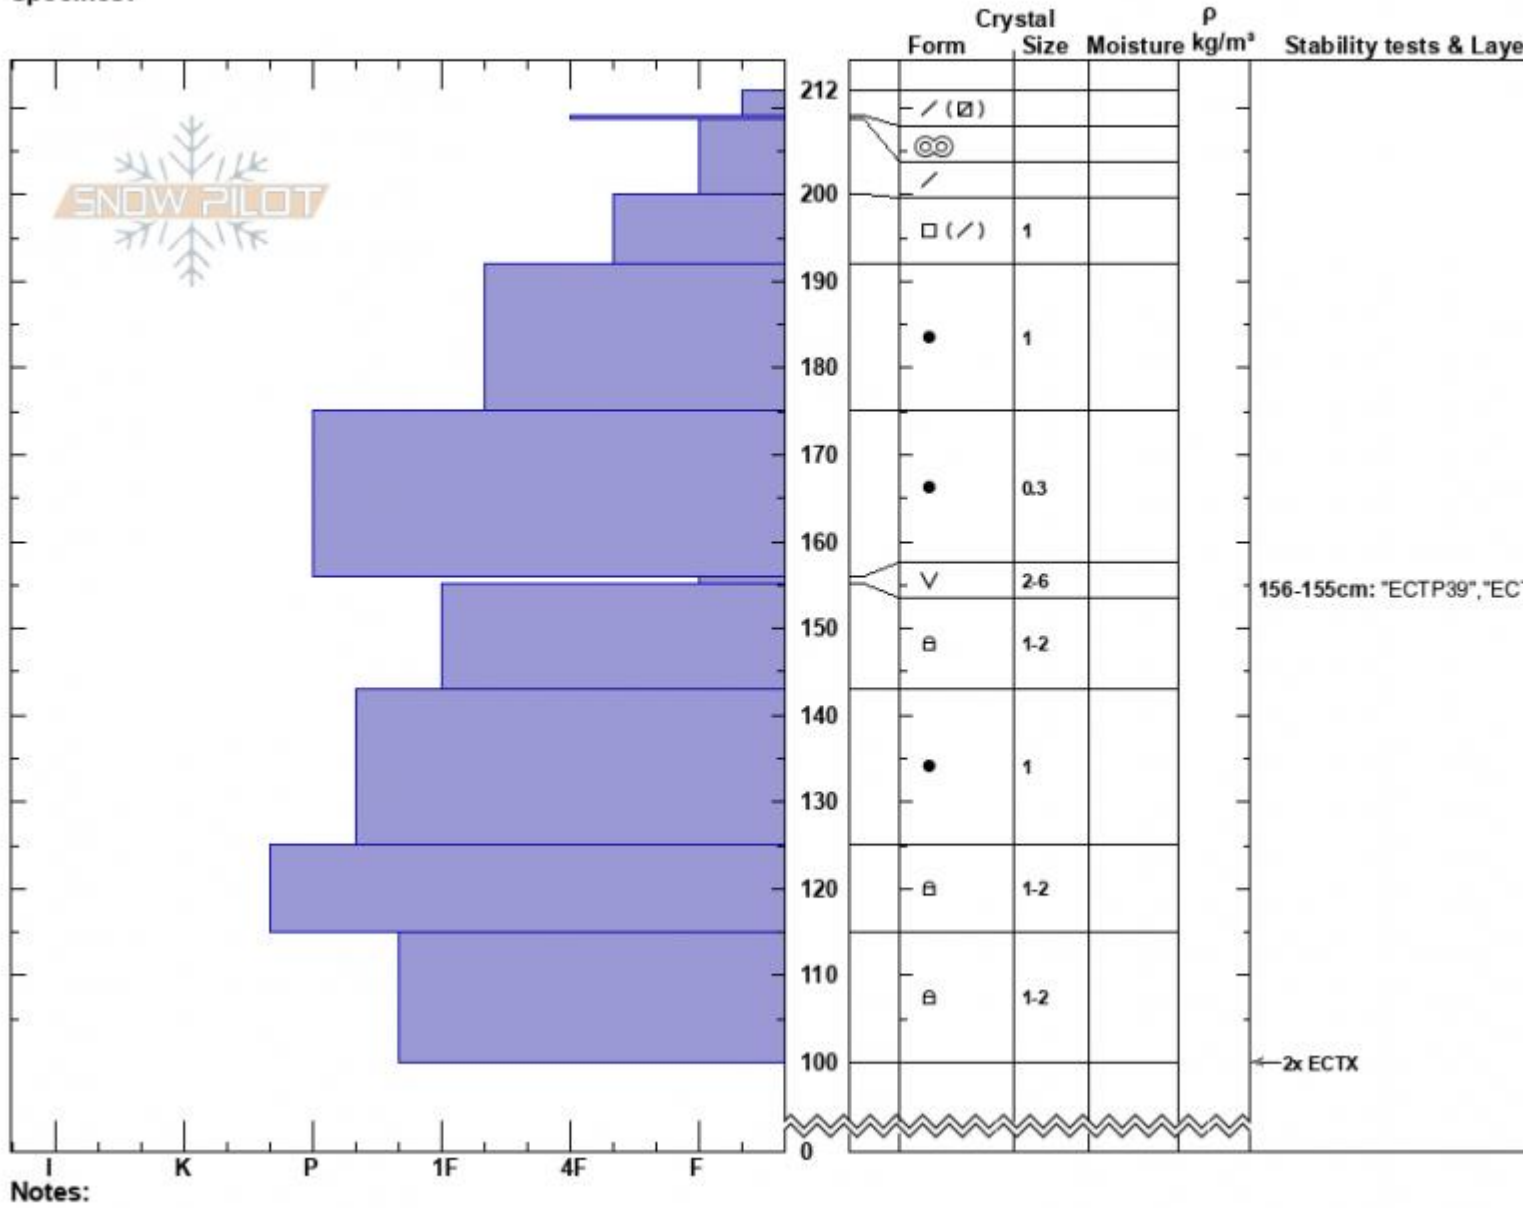

Bear Creek
 Madison Range-N
 MT
 Elevation: 9520 ft
 Aspect: 345°
 Specifics:

Alex Marienthal
 02/16/2023 - 12:30am
 Co-ord: 45.18517N, -111.46799W
 Slope Angle: 33°
 Wind Loading: no

Stability: Good
 Air Temperature:
 Sky Cover: CLR
 Precipitation: NO
 Wind: Calm

HS:212 **Layer Notes:**
 156-155cm: "ECTP39", "ECTN32"
 156-155cm: Problematic layer

Advisory Region
 Northern Madison
 Longitude
 -111.38W
 Latitude
 45.17N
 Northern Madison, 2023-02-18