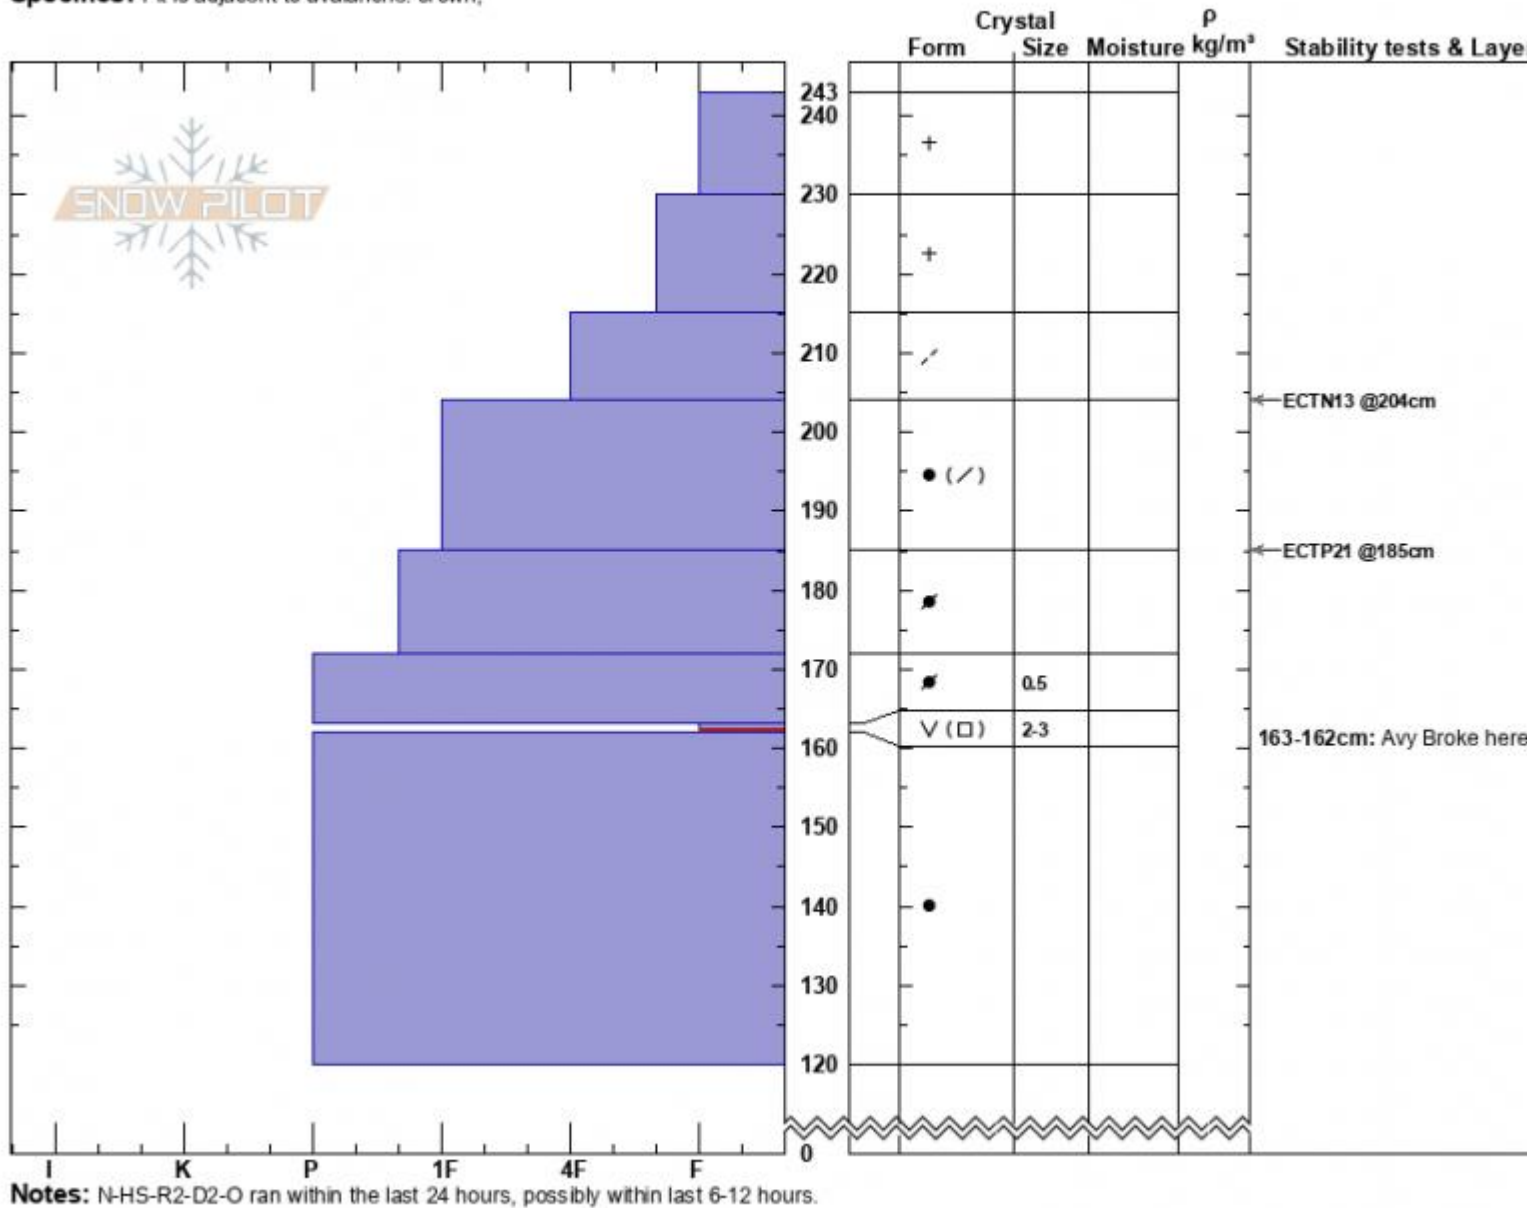

Sunlight Basin, Crown
 Madison Range-S
 MT
 Elevation: 9469 ft
 Aspect: 75°
 Specifics: Pit is adjacent to avalanche: crown;

Alex Marienthal
 01/28/2023 - 11:25am
 Co-ord: 44.97474N, -111.31396W
 Slope Angle: 37°
 Wind Loading: previous

Stability: Poor
 Air Temperature: -17°C
 Sky Cover: OVC
 Precipitation: S-1
 Wind: NE Calm

HS:243
Layer Notes:
 163-162cm: Avy Broke here
 163-162cm: Problematic layer

Advisory Region
 Southern Madison
 Longitude
 -111.31W
 Latitude
 44.97N

Avalanche Details: [Many natural slides in Taylor Fork Southern Madison, 2023-01-28](#)