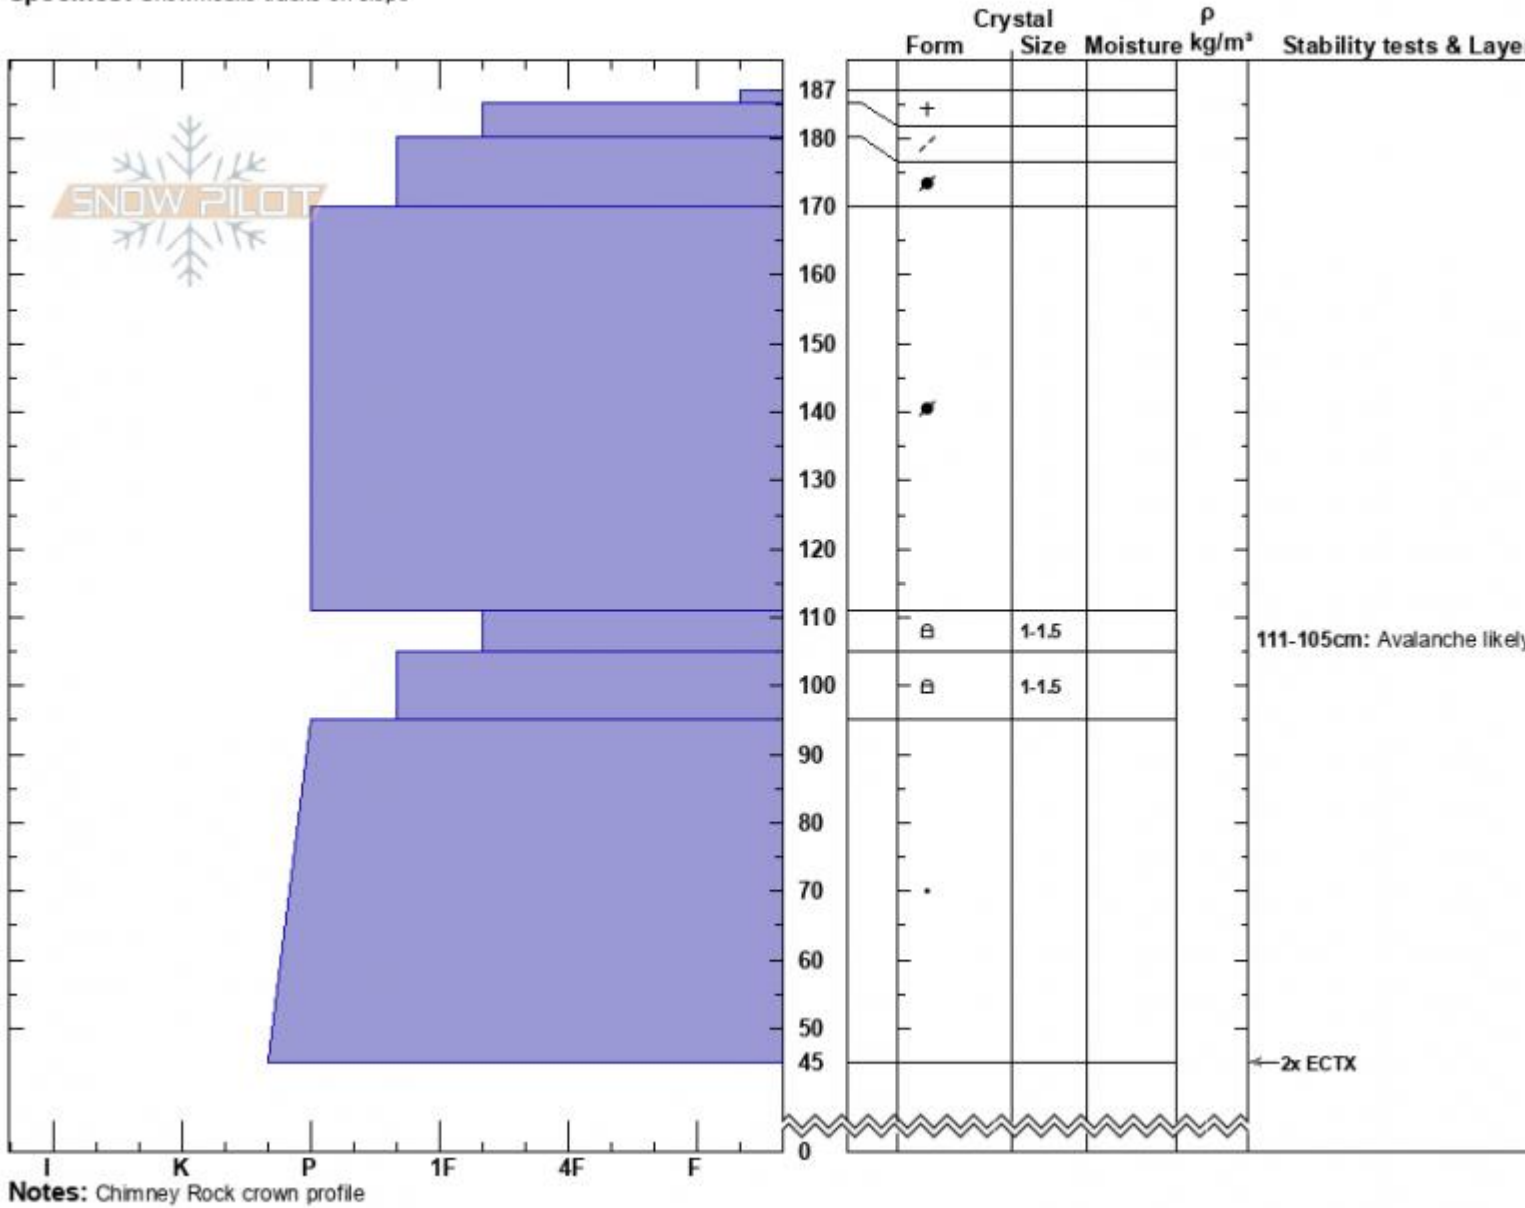

Chimney Rock Crown
 Beartooths
 MT
 Elevation: 9733 ft
 Aspect: 315°
 Specifics: Snowmobile tracks on slope

Zach Peterson
 12/08/2022 - 11:45pm
 Co-ord: 45.05521N, -109.95679W
 Slope Angle:
 Wind Loading: previous

Stability:
 Air Temperature:
 Sky Cover: BKN
 Precipitation: NO
 Wind: Calm

HS:187 Layer Notes:
 111-105cm: Avalanche likely brok

Crown of avalanche that was triggered 12/6/22. AMu-R2-D2-O

Advisory Region
 Cooke City
 Longitude
 -109.96W
 Latitude
 45.05N