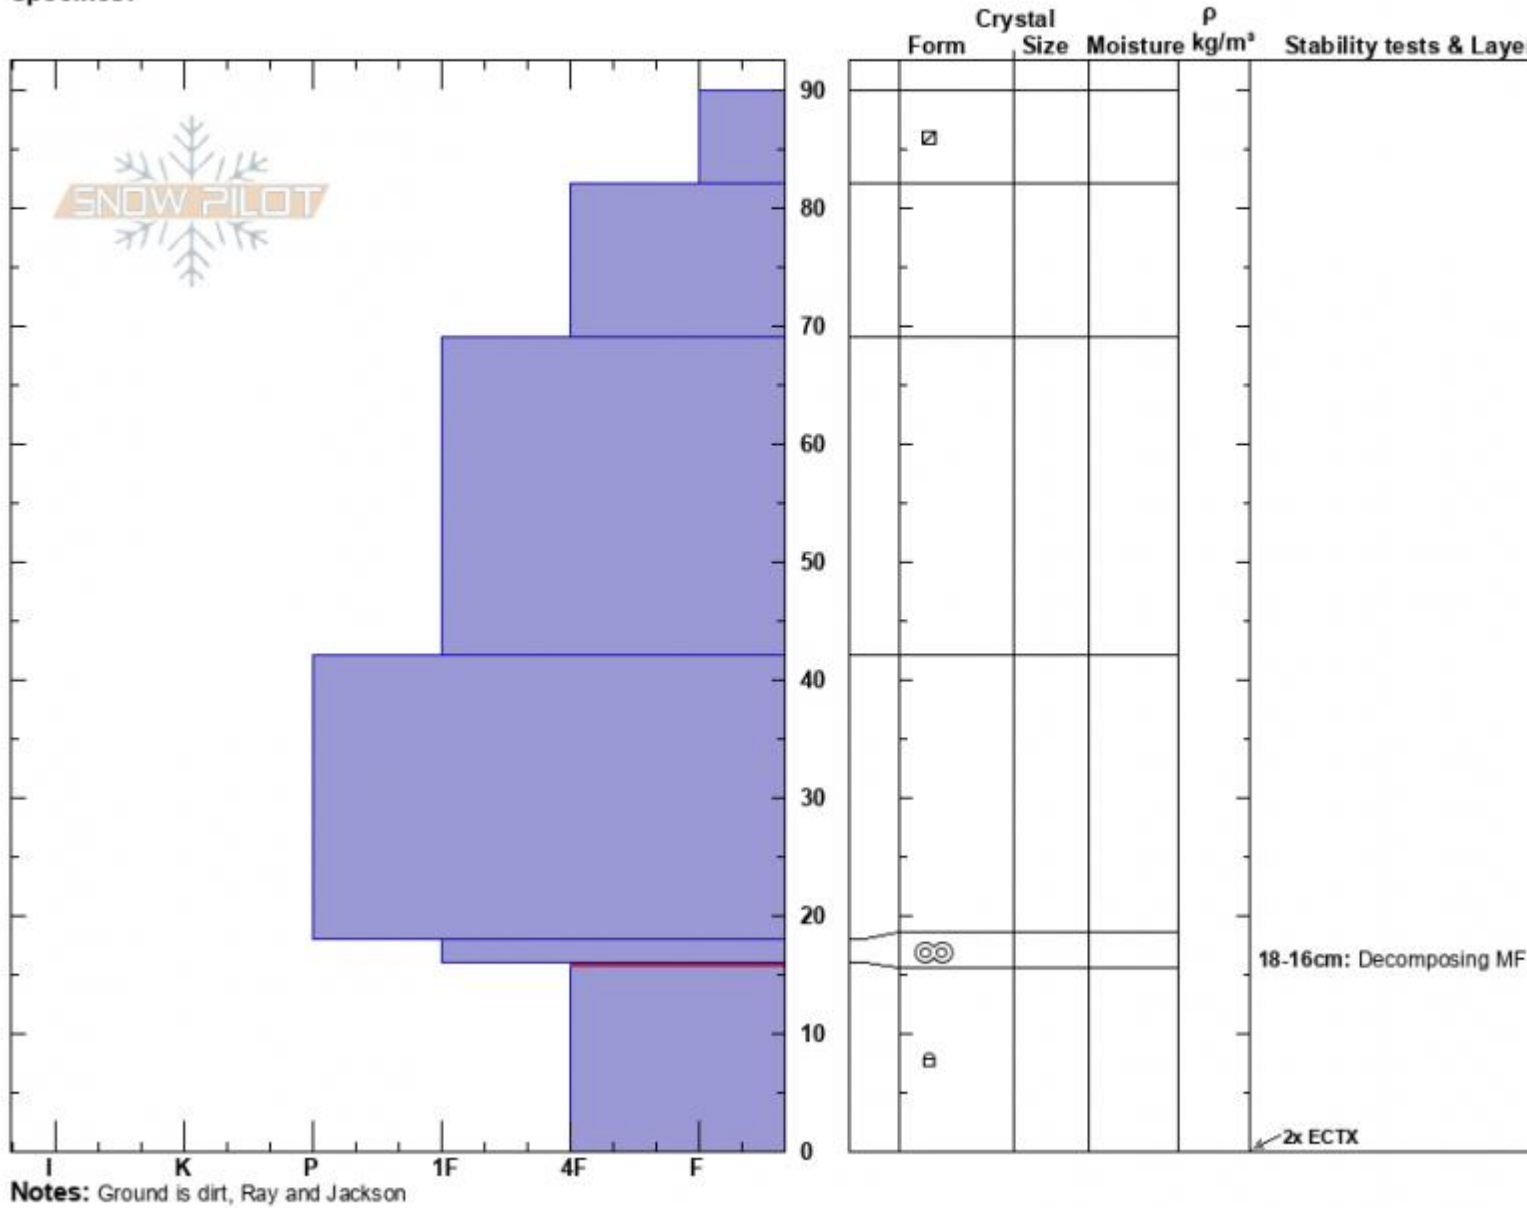

Bacon Rind
 Madison Range-S
 MT
 Elevation: 8970 ft
 Aspect: N
 Specifics:

Jackson Breen
 11/20/2022 - 12:00pm
 Co-ord:
 Slope Angle: 25°
 Wind Loading: no

Stability:
 Air Temperature:
 Sky Cover: CLR
 Precipitation: NO
 Wind: SW Calm

HS:90
 Layer Notes:
 18-16cm: Decomposing MFcr
 16-0cm: Problematic layer

Loud pow, obvious near surface faceting on most slopes, thin breakable sun crust on S aspects, wind affected on unprotected NW aspects at ridge line, ECTX x2, lots of deadfall, still too thin in many places for enjoyable skiing

Advisory Region
 Southern Madison
 Longitude
 -111.10W

Latitude

44.96N

Southern Madison, 2022-11-20