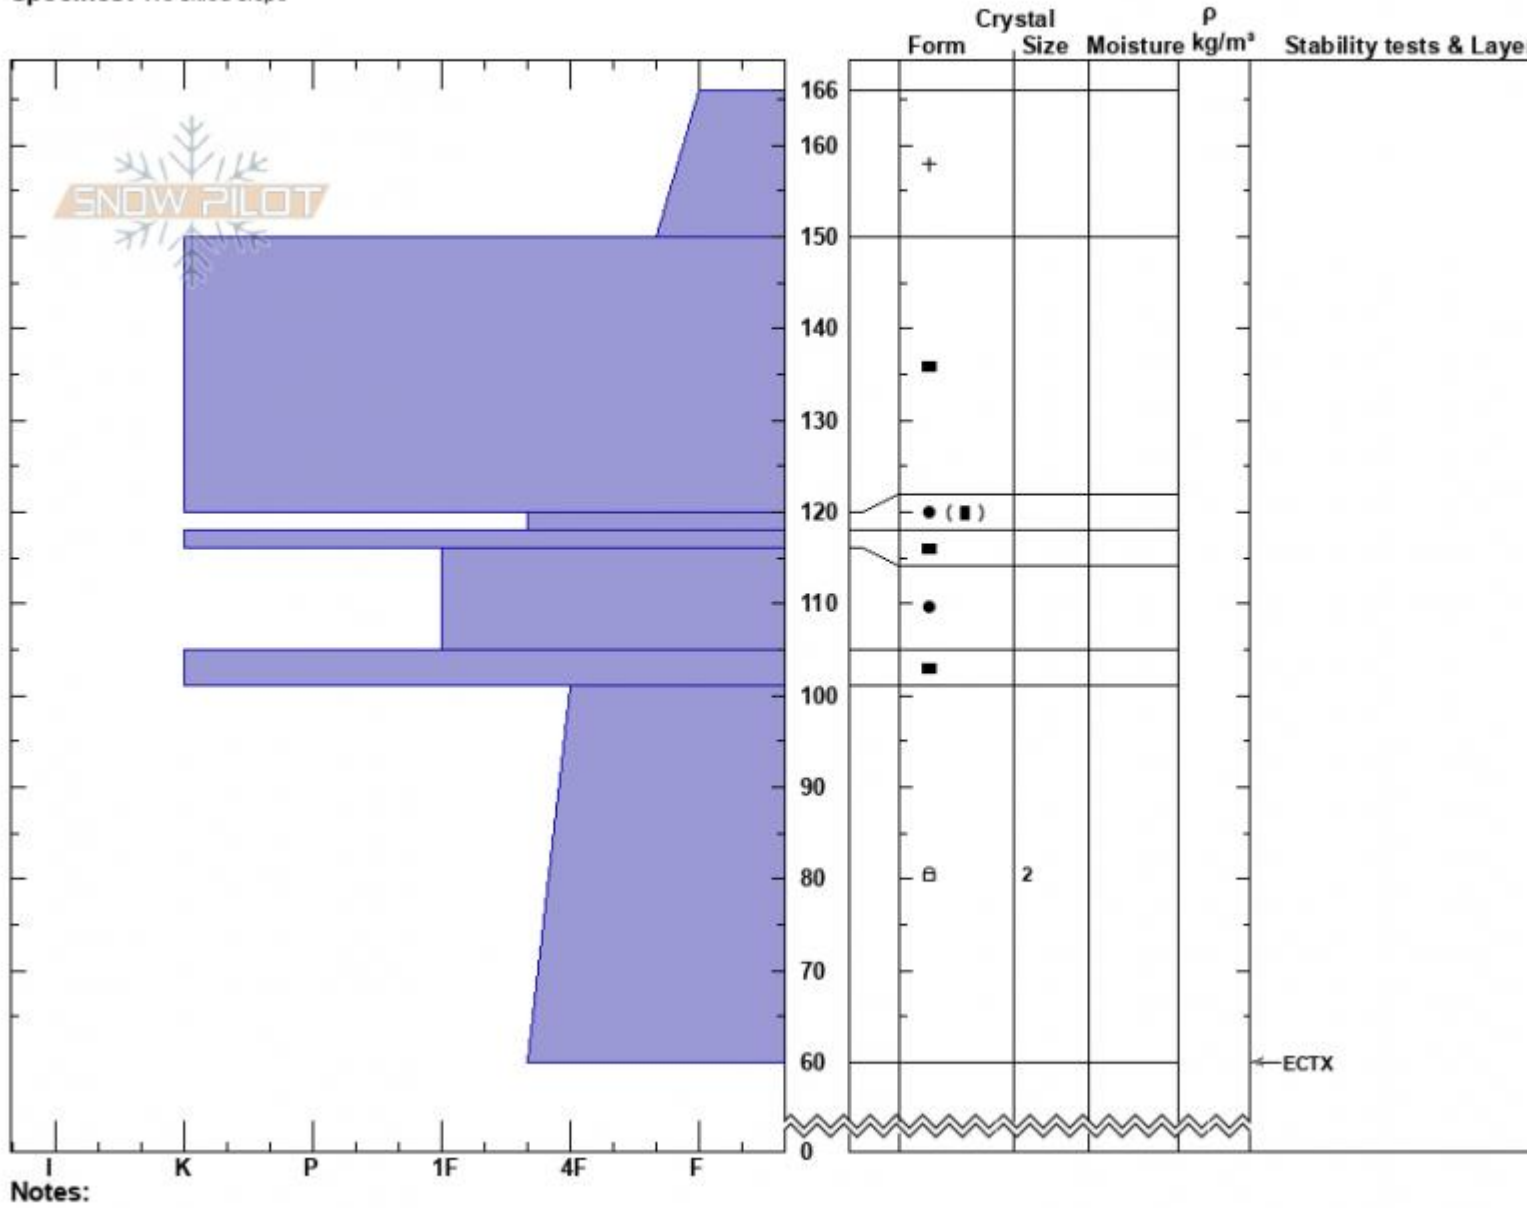

Spanky's  
 Madison Range-N  
 MT  
 Elevation: 9218 ft  
 Aspect: 60°  
 Specifics: We skied slope

Hannah Marshall  
 04/05/2022 - 12:00pm  
 Co-ord: 45.32365N, -111.38105W  
 Slope Angle: 20°  
 Wind Loading: yes

Stability:  
 Air Temperature:  
 Sky Cover: OVC  
 Precipitation: S-1  
 Wind: W Moderate

HS:166 Layer Notes:  
 PF:15  
 PS:15

Notes:  
 Advisory Region  
 Northern Madison  
 Longitude  
 -111.38W  
 Latitude  
 45.33N  
 Northern Madison, 2022-04-05