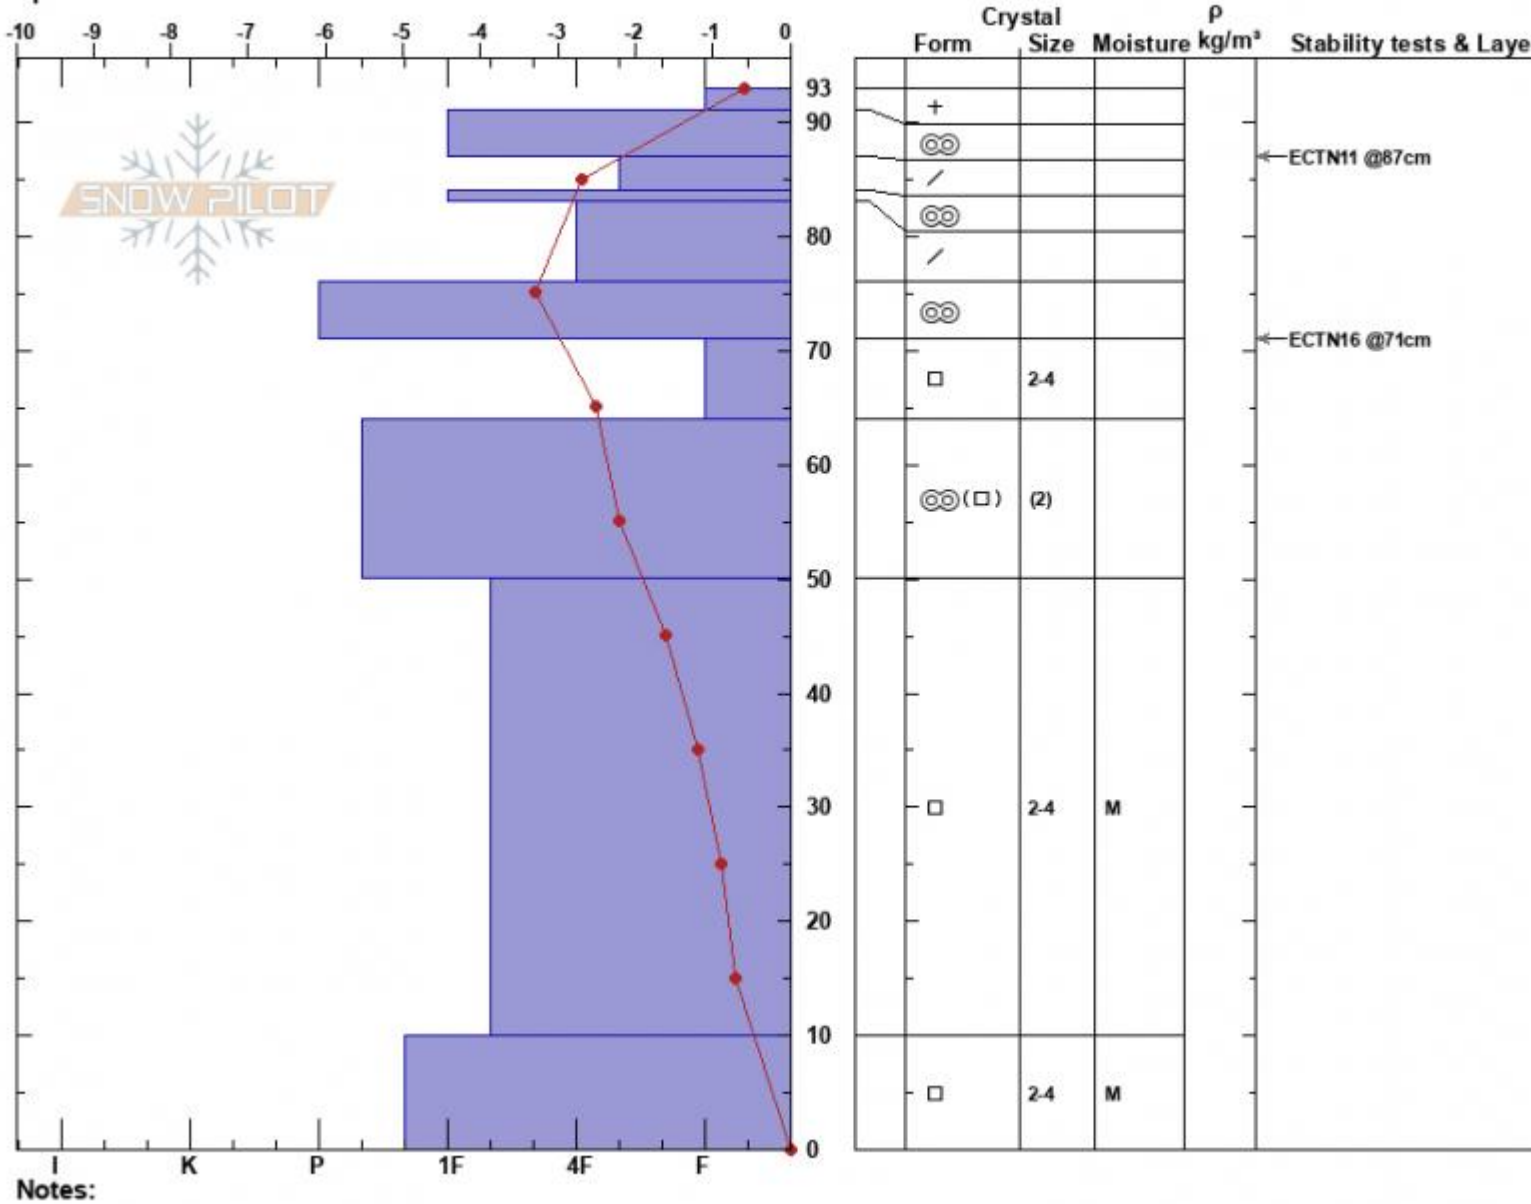

Hebgen Lake  
 Lionhead Range  
 MT  
 Elevation: 8846 ft  
 Aspect: 150°  
 Specifics:

Hannah Marshall  
 03/22/2022 - 12:00pm  
 Co-ord: 44.83918N, -111.34193W  
 Slope Angle: 20°  
 Wind Loading:

Stability: Good  
 Air Temperature: -1.5°C  
 Sky Cover: FEW  
 Precipitation: NO  
 Wind:

HS:93  
 PF:50  
 Layer Notes:  
 71-64cm: Problematic layer

Advisory Region  
 Lionhead Range  
 Longitude  
 -111.34W  
 Latitude  
 44.84N  
 Lionhead Range, 2022-03-22