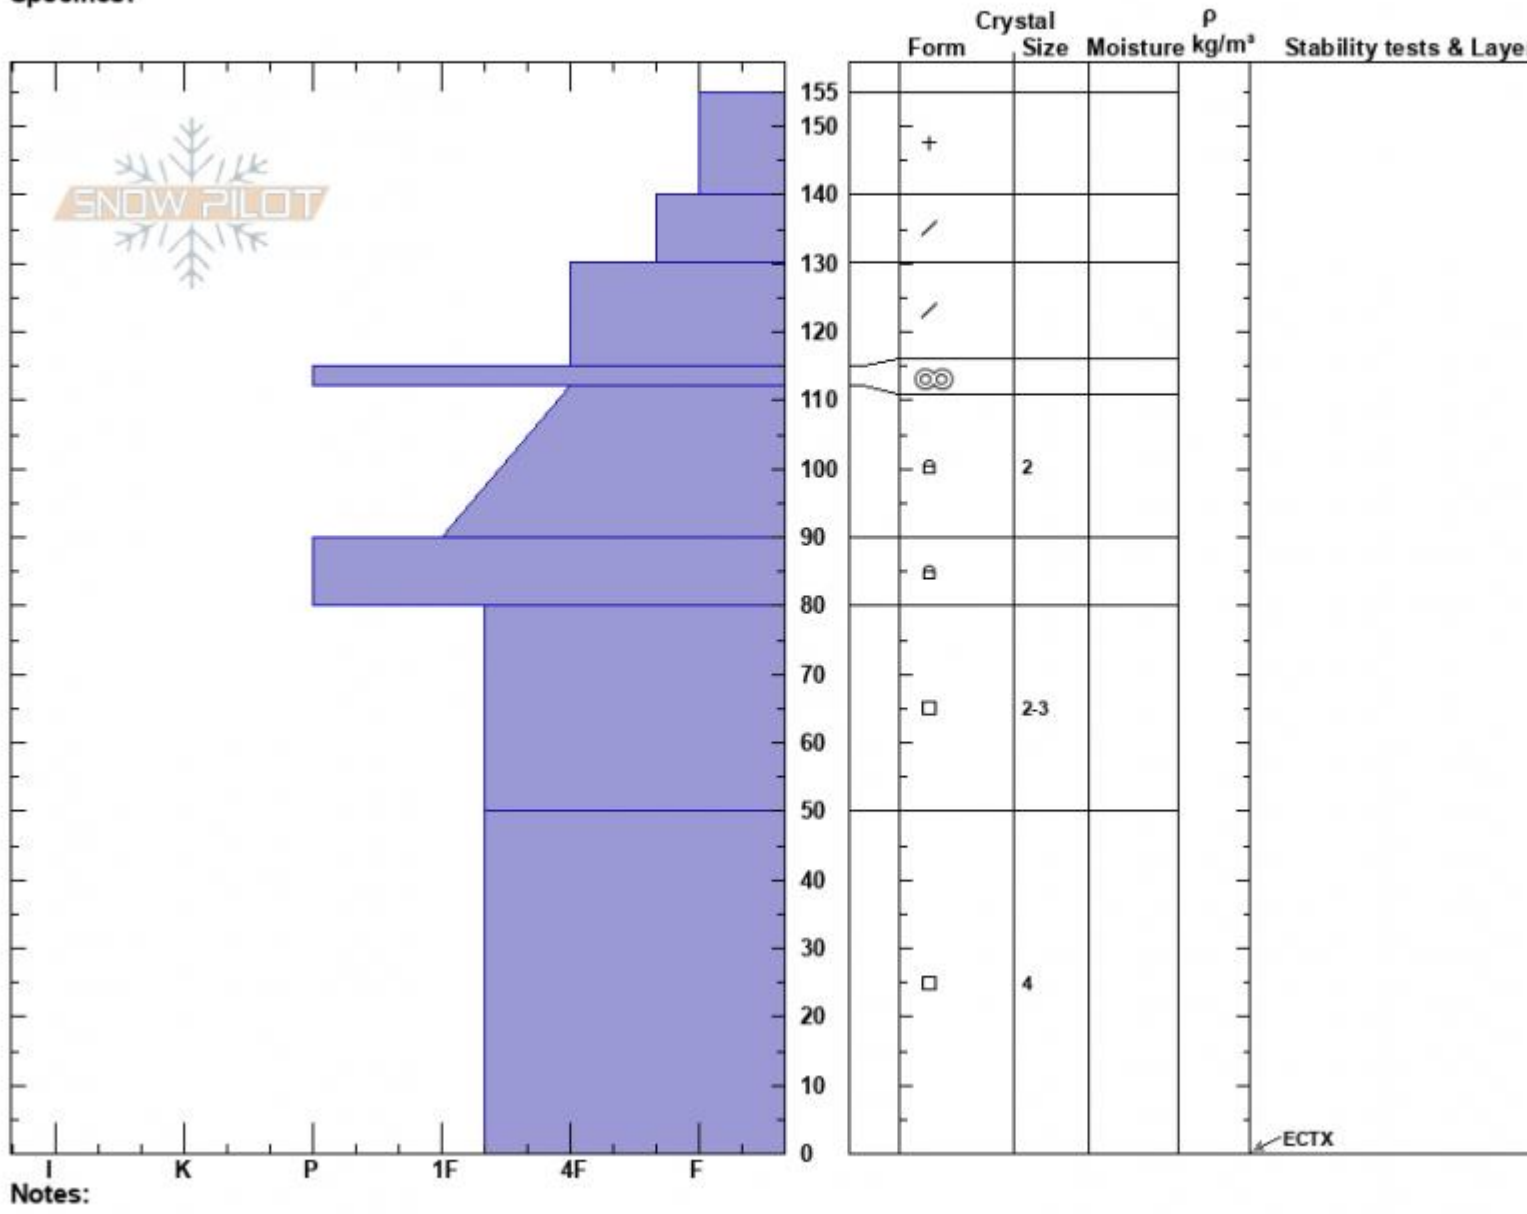

Throne North Profile
 Bridger Range
 MT
 Elevation: 8333 ft
 Aspect: 330°
 Specifics:

Dave Zinn
 03/20/2022 - 10:45am
 Co-ord: 45.88263N, -110.95299W
 Slope Angle: 27°
 Wind Loading: no

Stability: Good
 Air Temperature:
 Sky Cover: OVC
 Precipitation: S1
 Wind: W Calm

HS:155 Layer Notes:

Advisory Region
 Bridger Range
 Longitude
 -110.95W
 Latitude
 45.88N
 Bridger Range, 2022-03-20