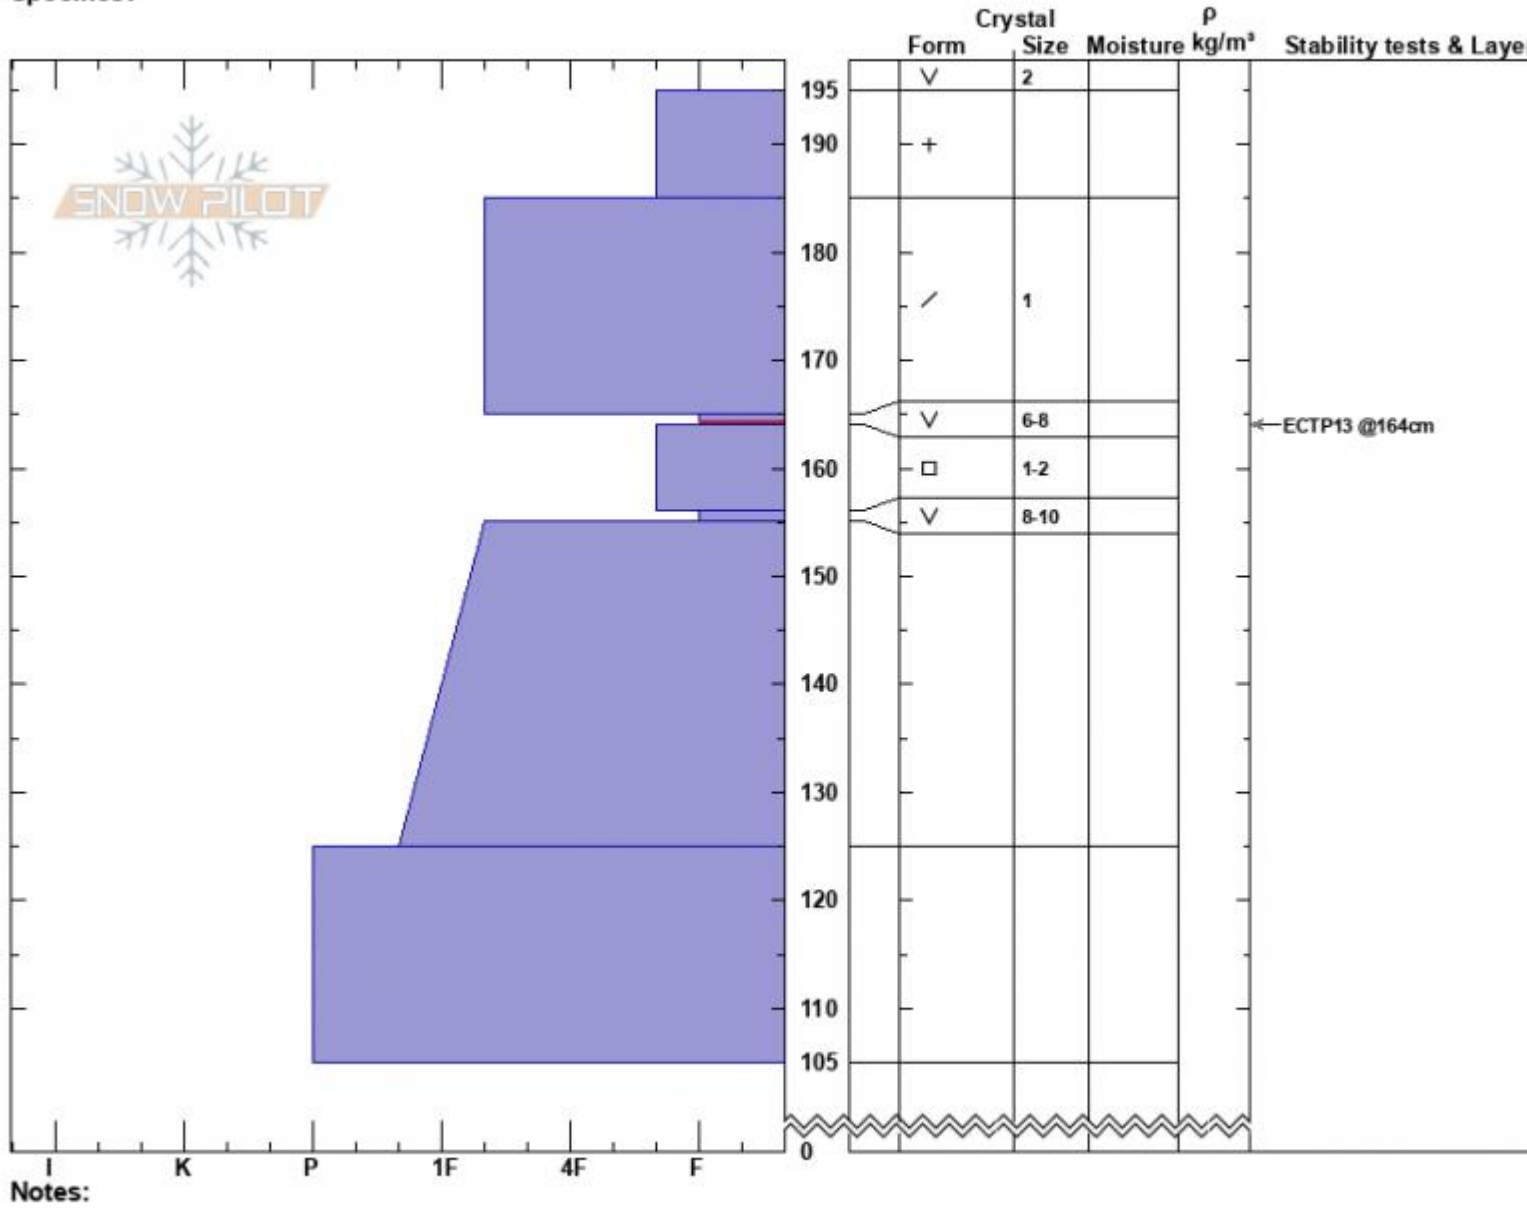

Tin Cup Pass  
 Centennial Range  
 MT  
 Elevation: 8100 ft  
 Aspect: 30°  
 Specifics:

Alex Marienthal  
 03/17/2022 - 11:45am  
 Co-ord: 44.55019N, -111.53106W  
 Slope Angle: 28°  
 Wind Loading:

Stability:  
 Air Temperature:  
 Sky Cover: CLR  
 Precipitation: NO  
 Wind: Calm

HS:195    Layer Notes:  
 165-164cm: Problematic layer

Advisory Region  
 Island Park  
 Longitude  
 -111.53W  
 Latitude  
 44.55N  
 Island Park, 2022-03-17