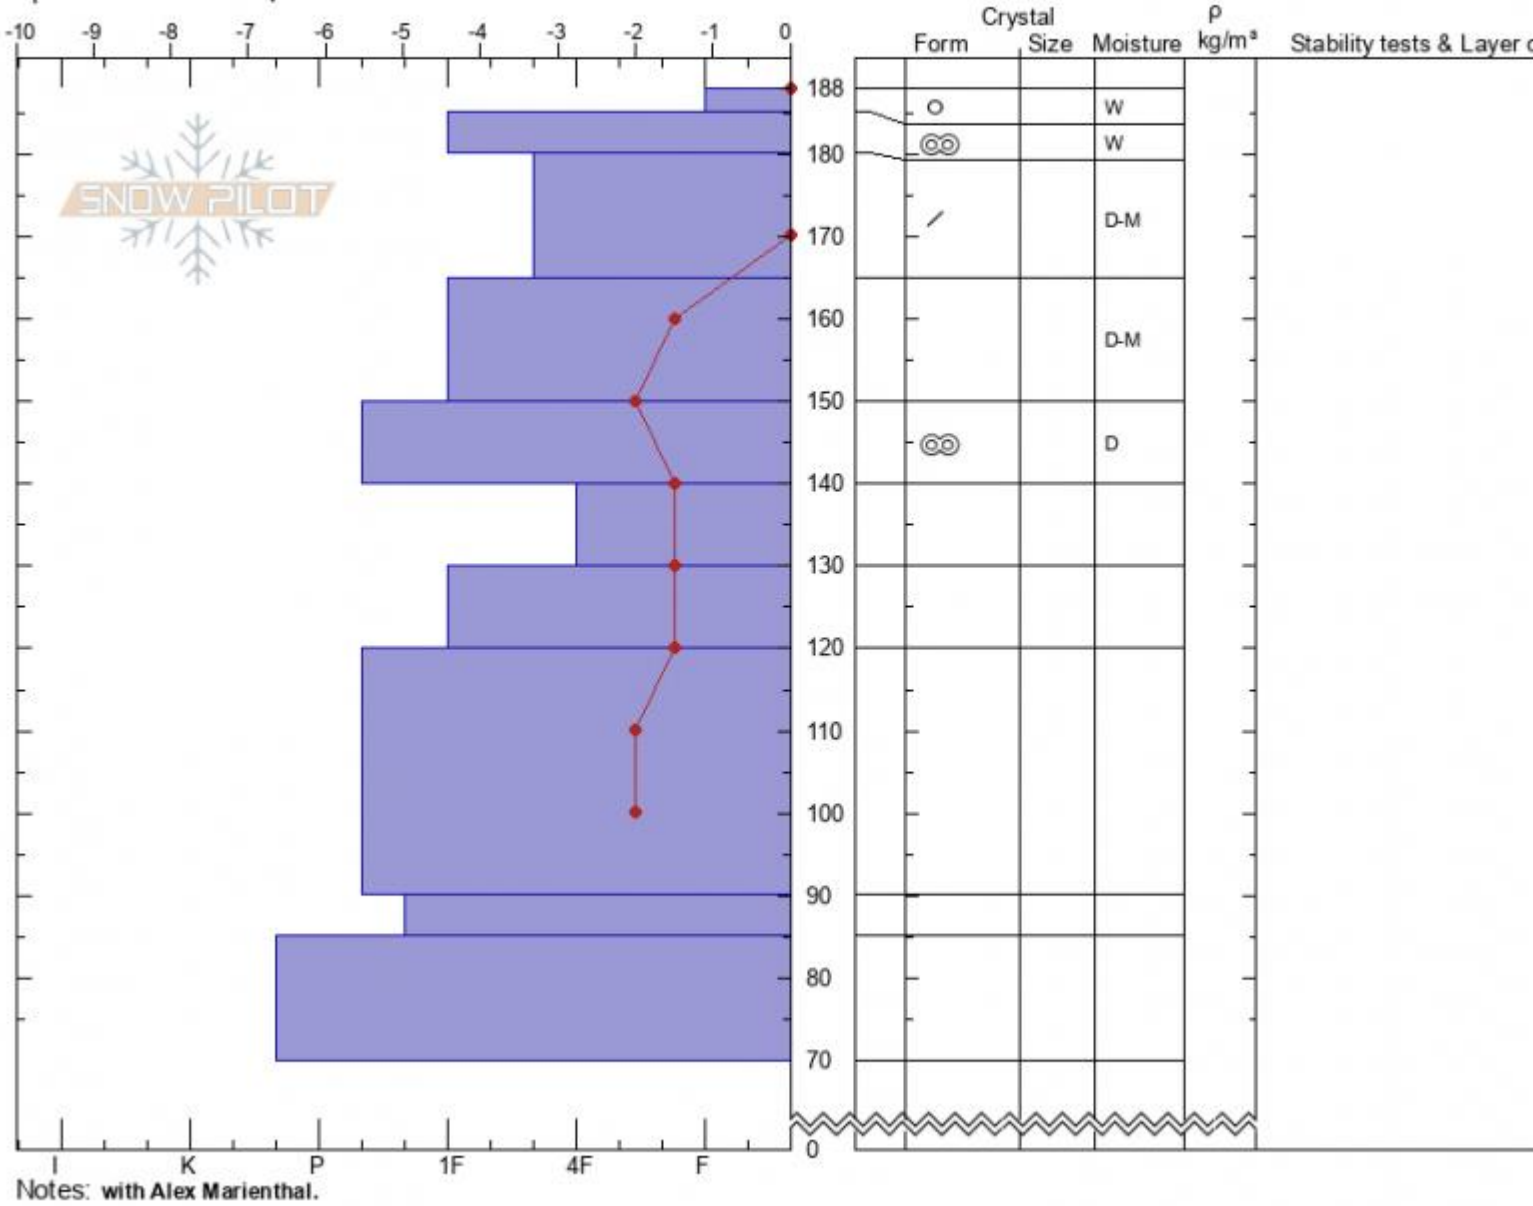

Arrowhead Bowl
Bridger Range
MT
 Elevation: **8805 ft**
 Aspect: **E**
 Specifics: **We skied slope**

Zach Keskinen
04/03/2021 - 10:45am
 Co-ord: **45.91991N, -110.97791W**
 Slope Angle: **38°**
 Wind Loading: **no**

Stability: **very_good**
 Air Temperature: **6°C**
 Sky Cover: **SCT**
 Precipitation: **NO**
 Wind: **SE Light Breeze**

HS: **188** Layer Notes:
 PF: **35**

Advisory Region
 Bridger Range
 Longitude
 -110.96W
 Latitude
 45.90N
 Bridger Range, 2021-04-04