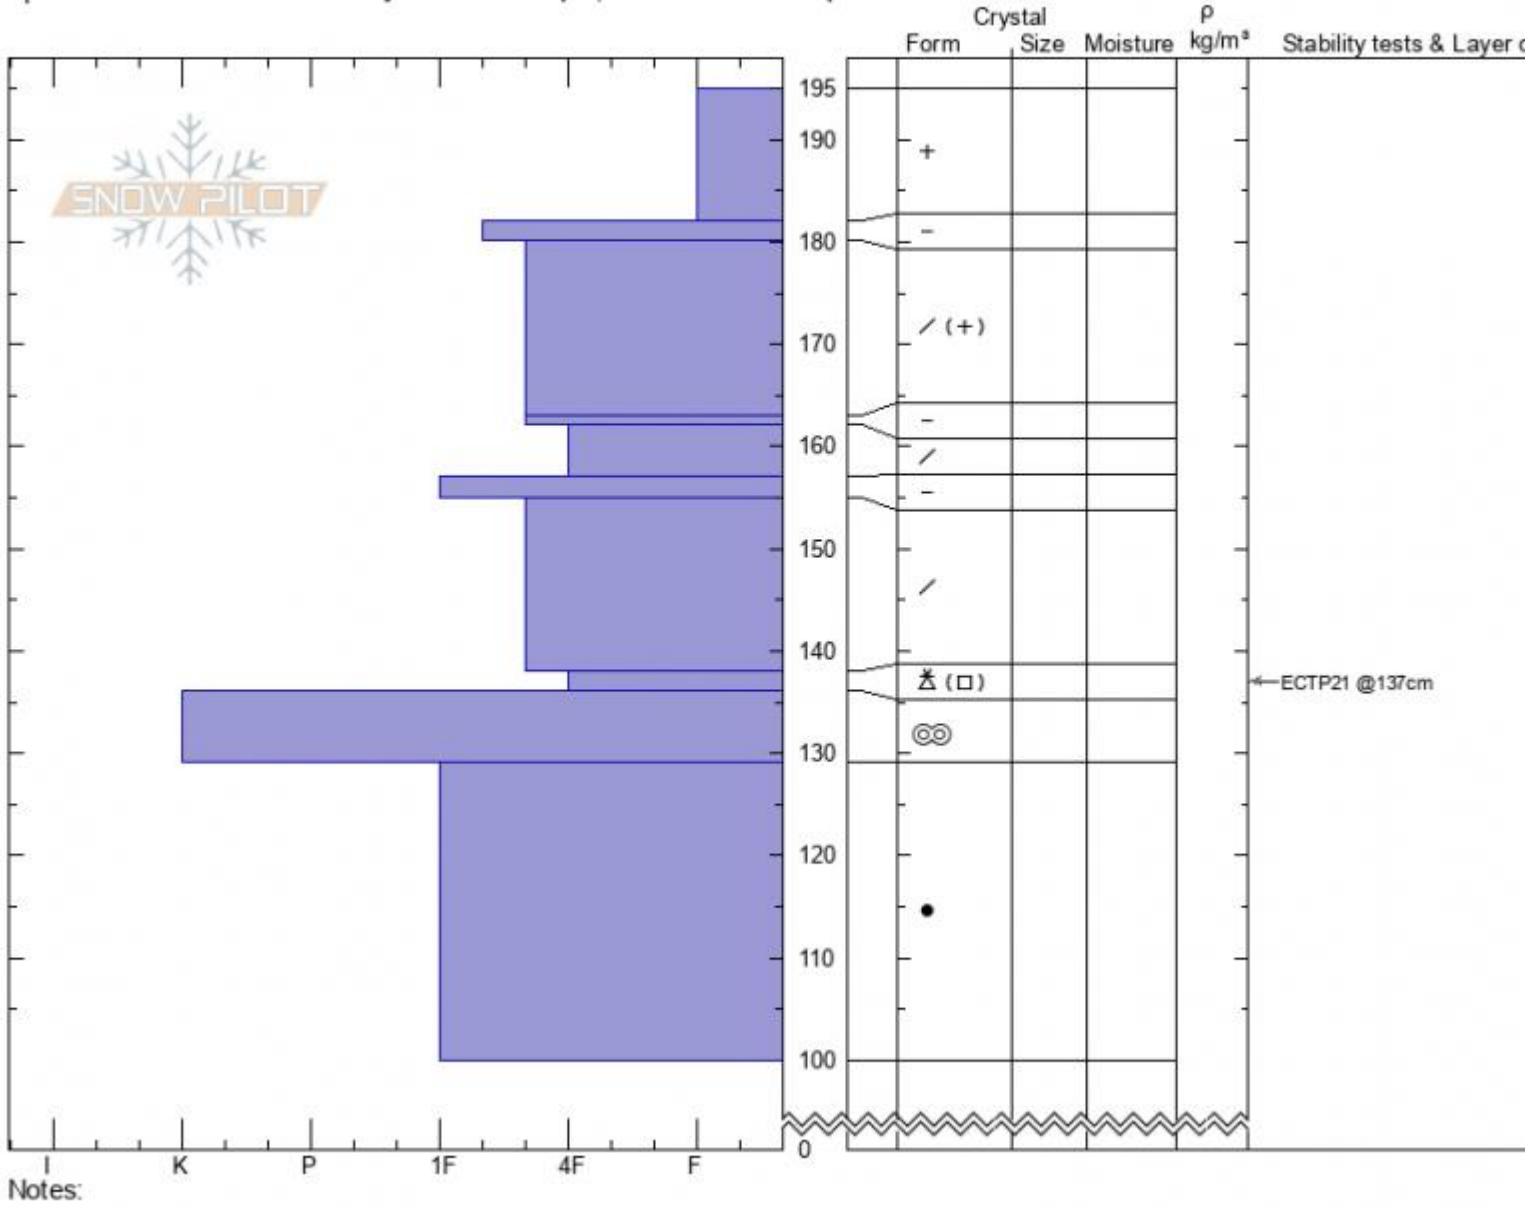

Buck Ridge/Bear Crk
Madison Range-N
MT
 Elevation: **9519 ft**
 Aspect: **100°**
 Specifics: Recent avalanche activity on different slopes; We snowmobiled slope

Alex Marienthal
03/27/2021 - 12:30pm
 Co-ord: **45.18476N, -111.46766W**
 Slope Angle: **30°**
 Wind Loading:

Stability: **fair**
 Air Temperature:
 Sky Cover: **OVC**
 Precipitation: **S-1**
 Wind: **Calm**

HS: **195** Layer Notes:
 138-136cm: **Problematic layer**

Advisory Region
 Northern Madison
 Longitude
 -111.38W
 Latitude
 45.17N
 Northern Madison, 2021-03-28