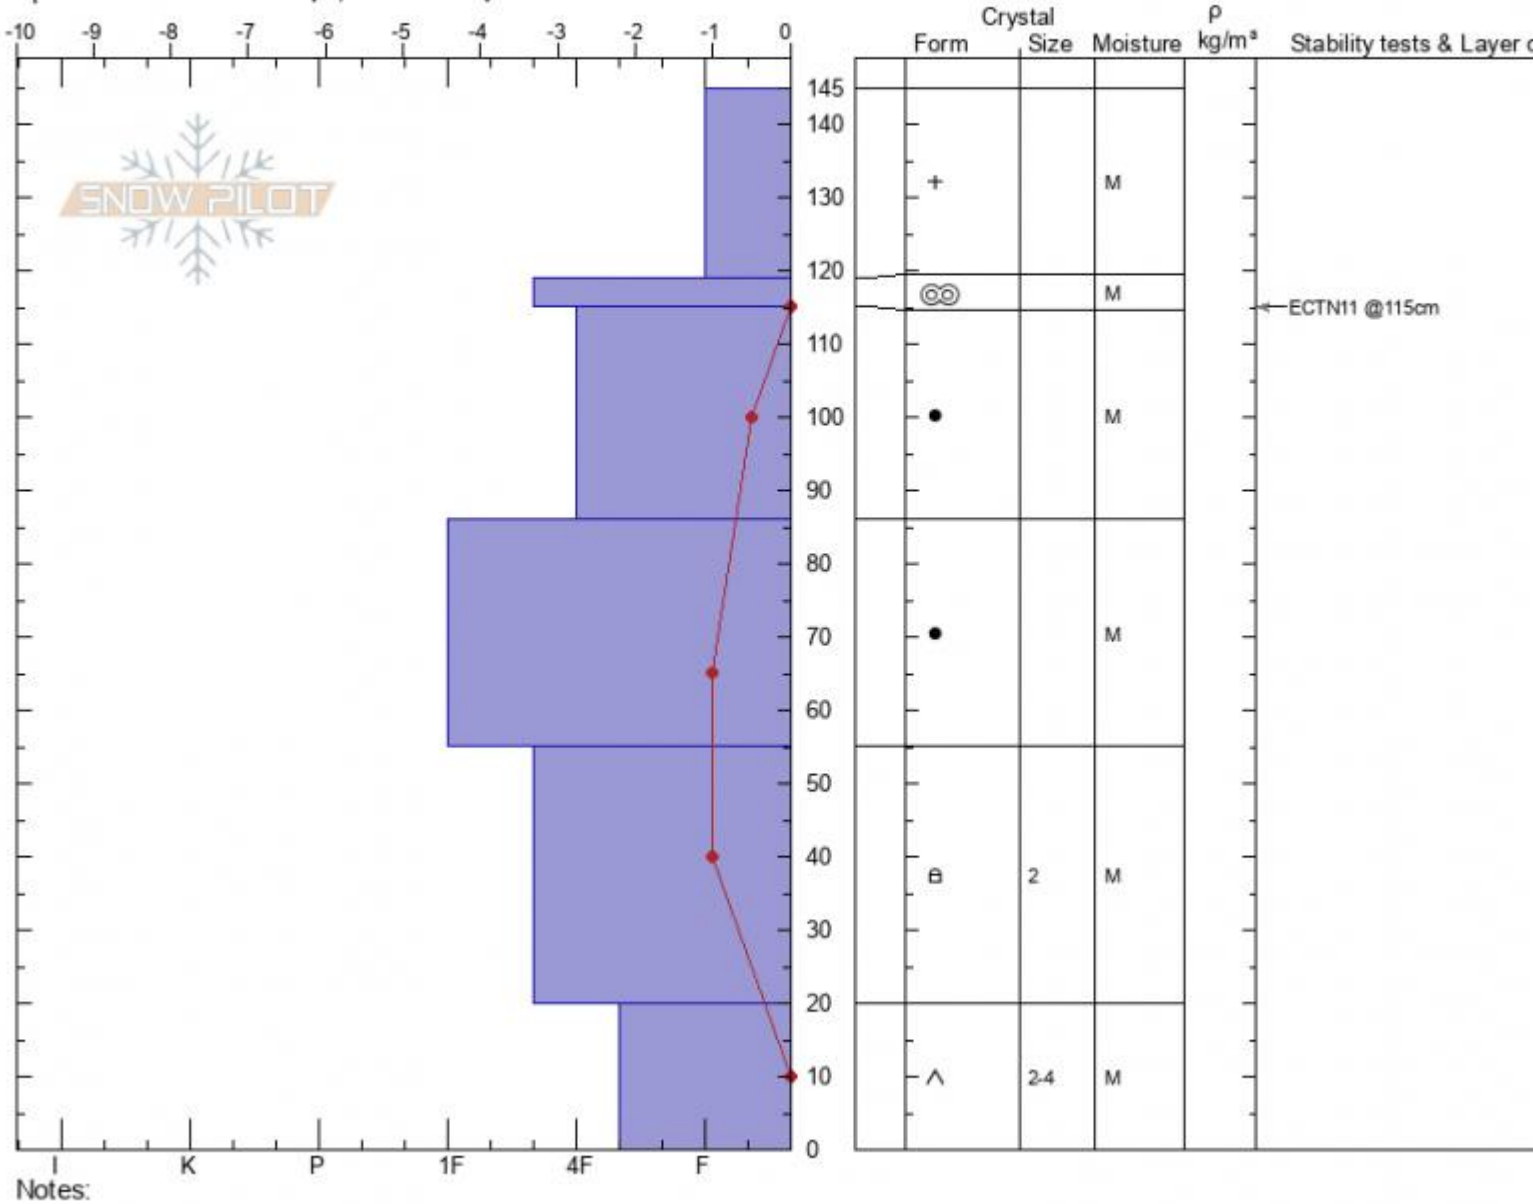

Bacon Rind
Madison Range-S
MT
 Elevation: **8800 ft**
 Aspect: **85°**
 Specifics: **Ski tracks on slope; We skied slope**

Ian Hoyer
03/20/2021 - 12:00pm
 Co-ord: **44.96000N, -111.09923W**
 Slope Angle: **27°**
 Wind Loading: **no**

Stability: **fair**
 Air Temperature: **2°C**
 Sky Cover: **OVC**
 Precipitation: **S-1**
 Wind: **Calm**

HS: **145** Layer Notes:
 20-0cm: **Problematic layer**

Advisory Region
 Southern Madison
 Longitude
 -111.10W
 Latitude
 44.96N
 Southern Madison, 2021-03-20