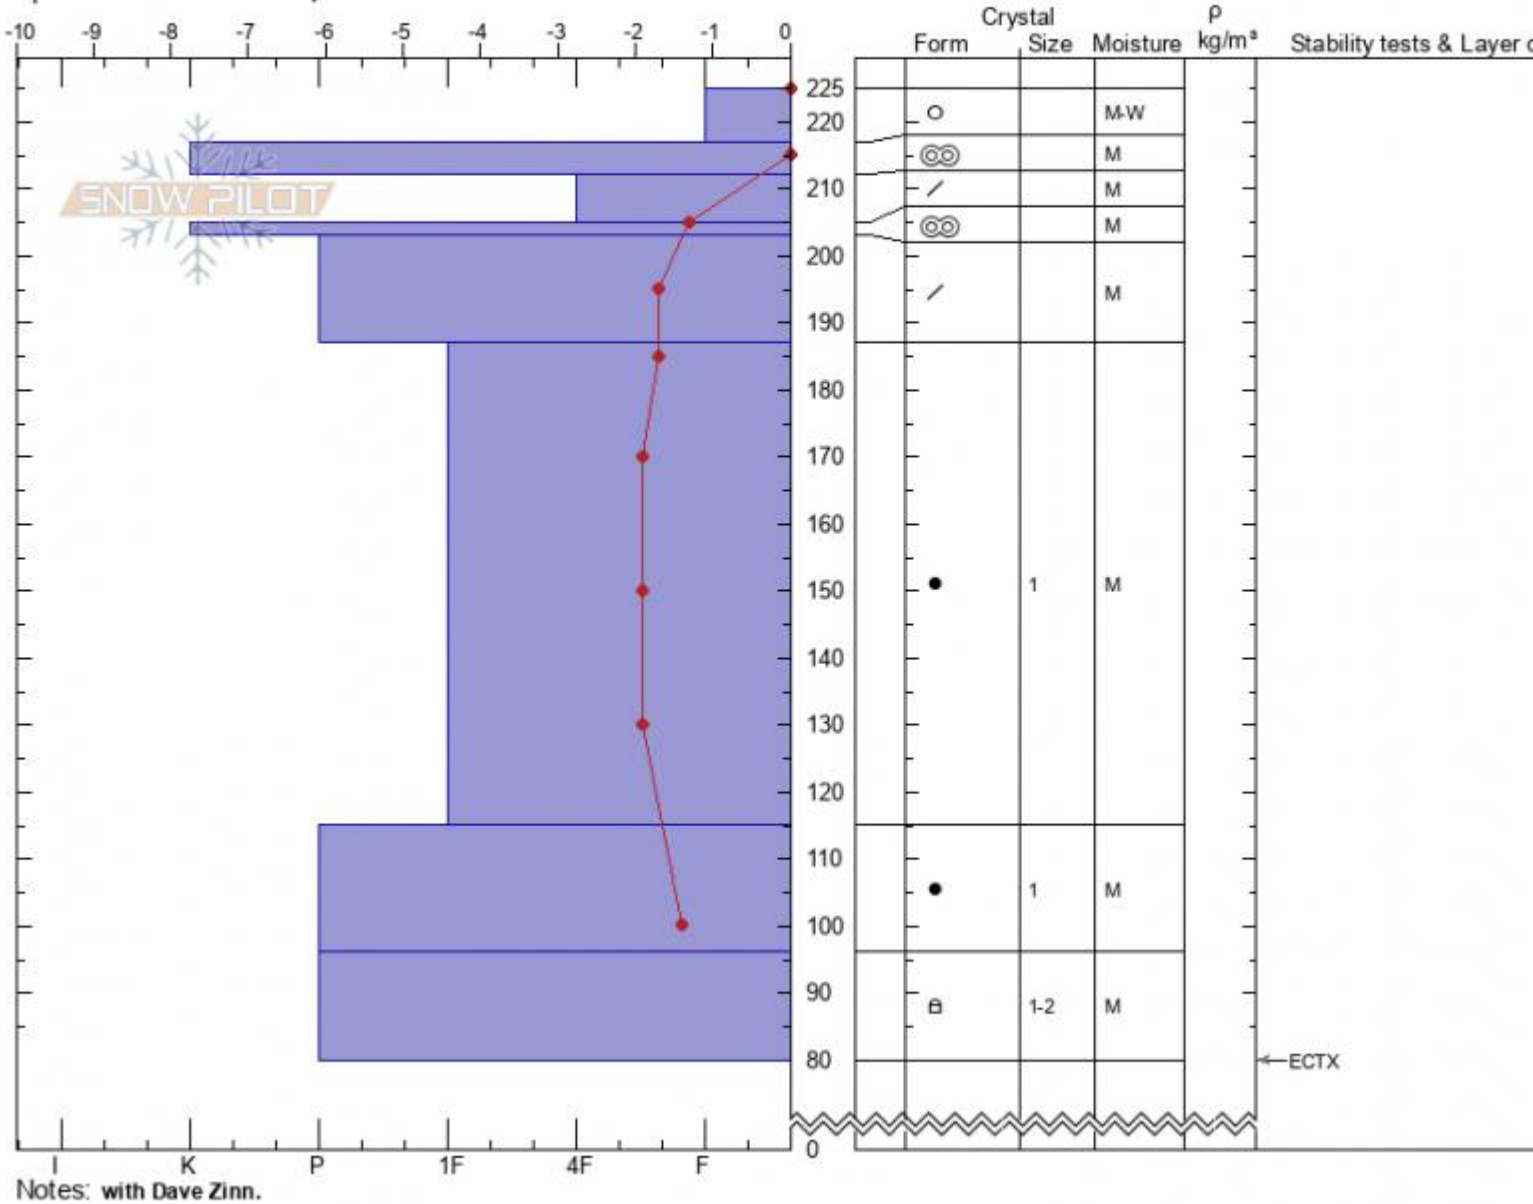

Fairy Lake  
 Bridger Range  
 MT  
 Elevation: 8669 ft  
 Aspect: S  
 Specifics: Ski tracks on slope

Zach Keskinen  
 03/14/2021 - 12:32pm  
 Co-ord: 45.91952N, -110.97719W  
 Slope Angle: 25°  
 Wind Loading: no

Stability: **very\_good**  
 Air Temperature: 2°C  
 Sky Cover: **SCT**  
 Precipitation: **NO**  
 Wind: **Calm**

HS: 225 Layer Notes:  
 PF: 15 225-217cm: Problematic layer

Advisory Region  
 Bridger Range  
 Longitude  
 -110.96W  
 Latitude  
 45.90N  
 Bridger Range, 2021-03-14