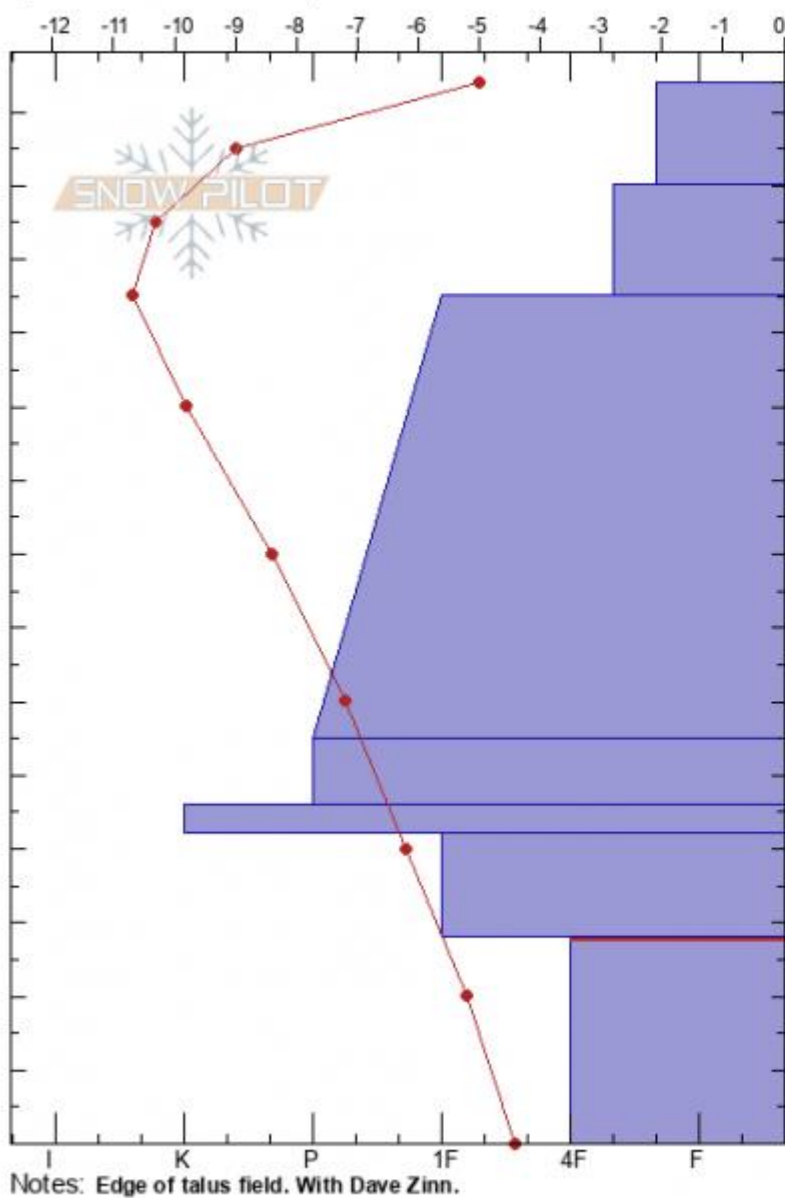

Frazier Basin
Bridger Range
MT
 Elevation: **8288 ft**
 Aspect: **N**
 Specifics: **Ski tracks on slope**

Zach Keskinen
03/14/2021 - 11:30am
 Co-ord: **45.92263N, -110.97569W**
 Slope Angle: **27°**
 Wind Loading: **no**

Stability: **good**
 Air Temperature: **1°C**
 Sky Cover: **FEW**
 Precipitation: **NO**
 Wind: **E Light Breeze**

HS: **144** Layer Notes:
 PF: **30** 28-0cm: **Problematic layer**

Form	Crystal Size	Moisture	ρ kg/m ³	Stability tests & Layer
+		D		
/ (Δ)				
•	0.5-1			← ECTN13 @115cm
⊖	1			
■				
□	1-3			
^ (Λ)	3-6 (10)			← ECTP25 @28cm