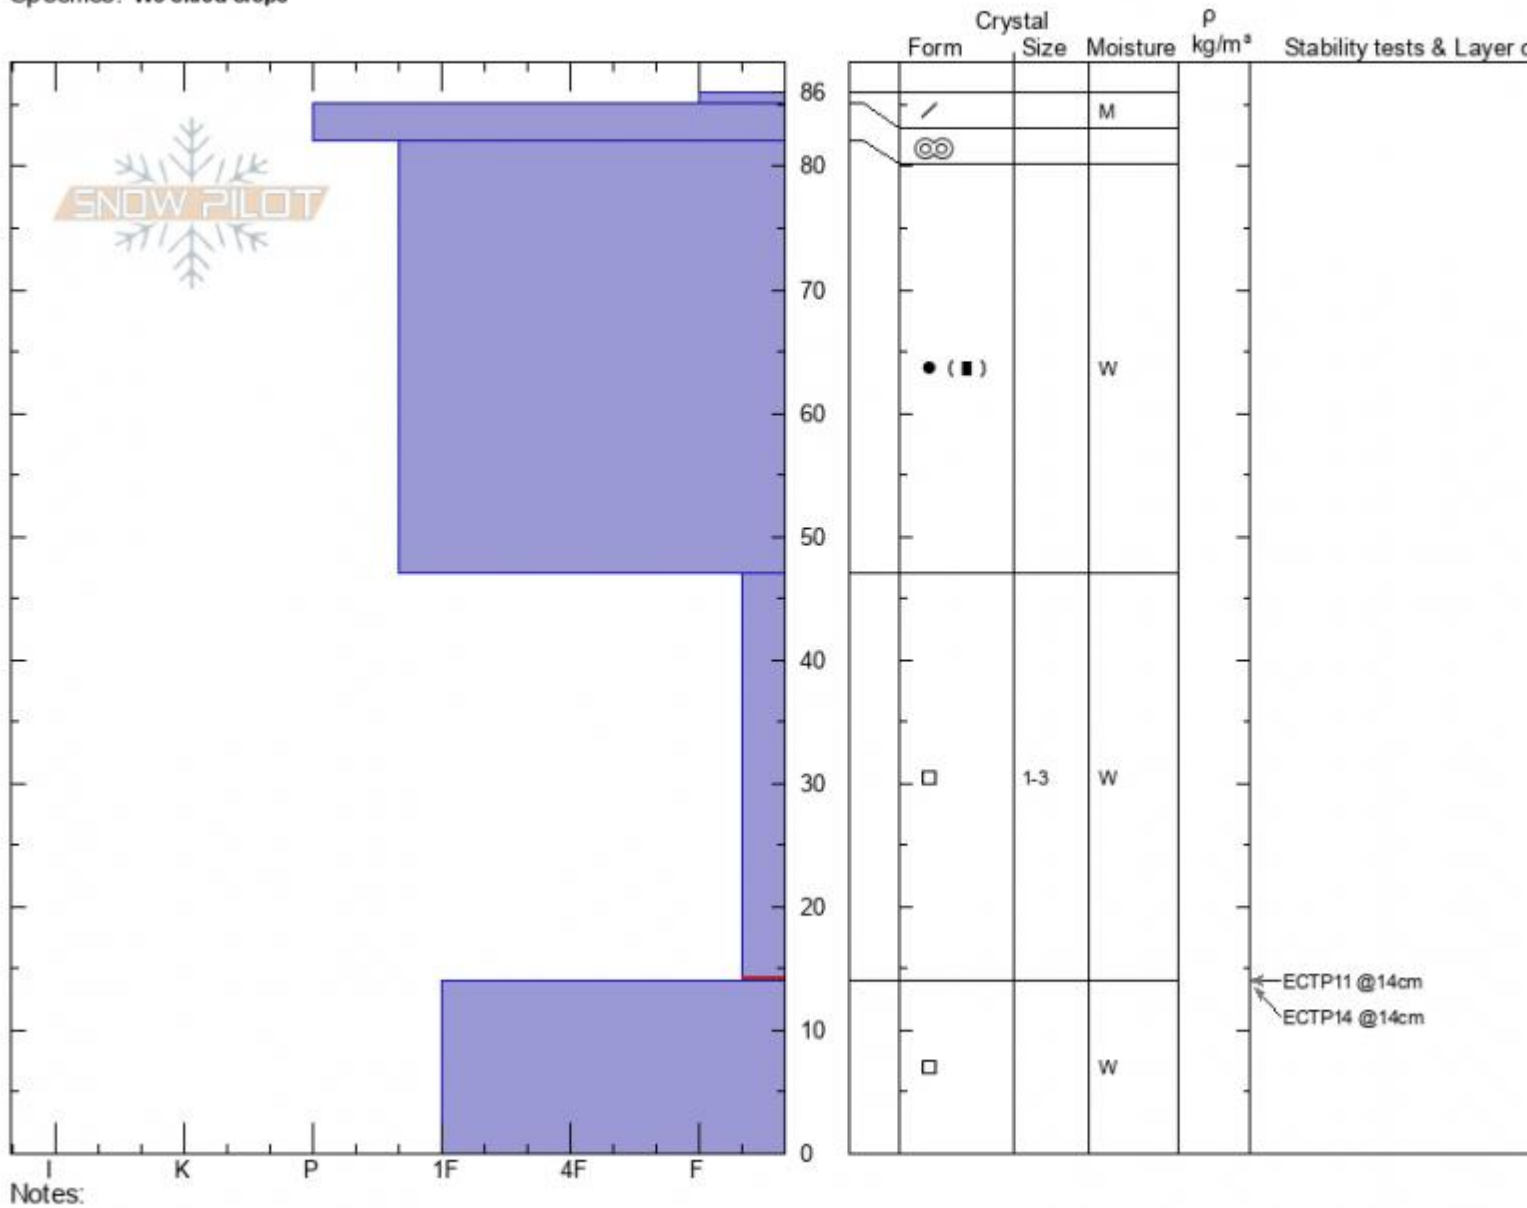

Specimen Creek
 Gallatin Range-S
 MT
 Elevation: 8500 ft
 Aspect: 170°
 Specifics: We skied slope

Ian Hoyer
 03/11/2021 - 12:00pm
 Co-ord: 45.03999N, -111.06253W
 Slope Angle: 27°
 Wind Loading: no

Stability: good
 Air Temperature:
 Sky Cover: CLR
 Precipitation: NO
 Wind: S Light Breeze

HS: 86 Layer Notes:
 47-14cm: Problematic layer

Advisory Region
 Southern Madison
 Longitude
 -111.05W
 Latitude
 45.03N
 Southern Madison, 2021-03-13