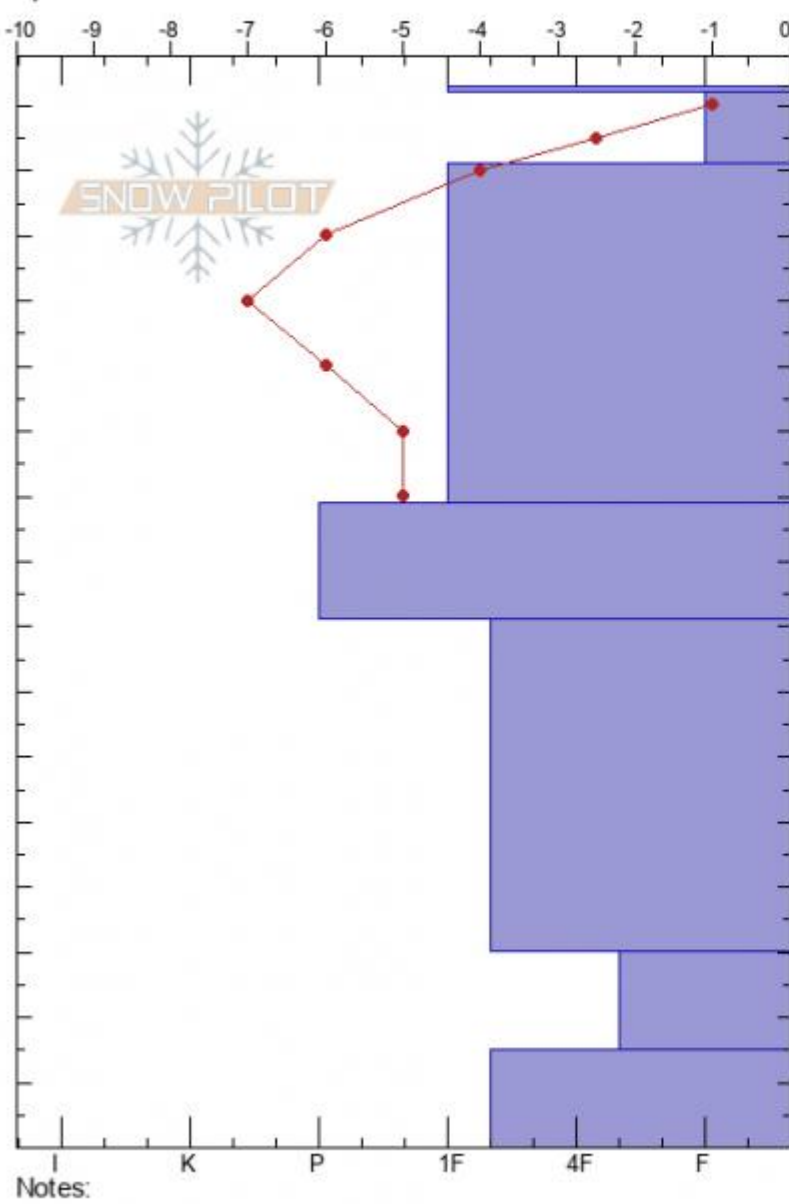

Middle Basin, Sci Bowl
Madison Range-N
MT
 Elevation: **9206 ft**
 Aspect: **112°**
 Specifics:

Alex Marienthal
03/06/2021 - 10:50am
 Co-ord: **45.32635N, -111.38135W**
 Slope Angle: **23°**
 Wind Loading: **previous**

Stability: **fair**
 Air Temperature: **3°C**
 Sky Cover: **FEW**
 Precipitation: **NO**
 Wind: **W Moderate**

HS: **163** Layer Notes:
 PF: **23** 30-15cm: **Problematic layer**
 PS: **6**

Form	Crystal Size	Moisture	ρ kg/m ³	Stability tests & Layer c
V	1			
⊙				
∇ (/)	0.5			
B	2			
^	2-4			
^	3-6			

← PST45/140 (End) @20cm
 ← PST50/140 (End) @20cm
 ← 2x ECTX ECTP 34+ @ 20

Advisory Region
 Northern Madison
 Longitude
 -111.39W
 Latitude
 45.34N
 Northern Madison, 2021-03-06