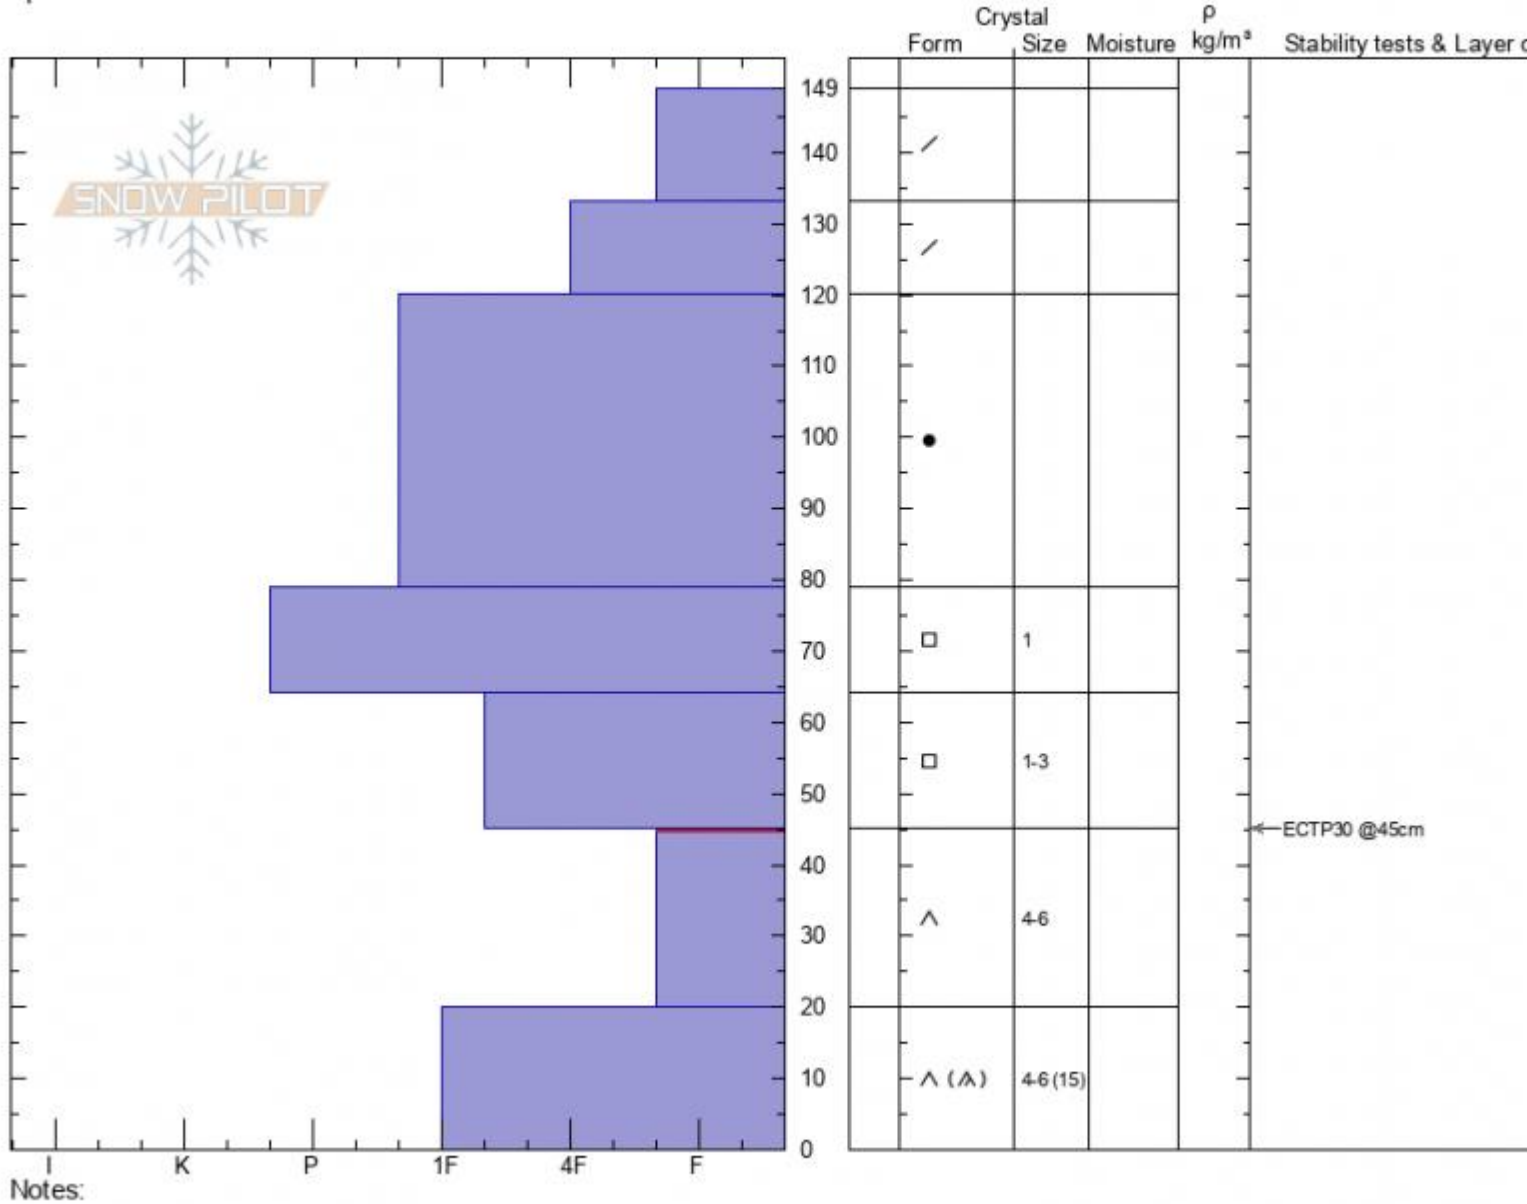

Targhee Creek
 Lionhead Range
 MT
 Elevation: 9047 ft
 Aspect: 355°
 Specifics:

Dave Zinn
 03/03/2021 - 12:00pm
 Co-ord: 44.73387N, -111.37470W
 Slope Angle: 20°
 Wind Loading:

Stability: fair
 Air Temperature:
 Sky Cover: CLR
 Precipitation: NO
 Wind: Calm

HS: 149 Layer Notes:
 45-20cm: Problematic layer

Advisory Region
 Lionhead Range
 Longitude
 -111.32W
 Latitude
 44.73N
 Lionhead Range, 2021-03-03