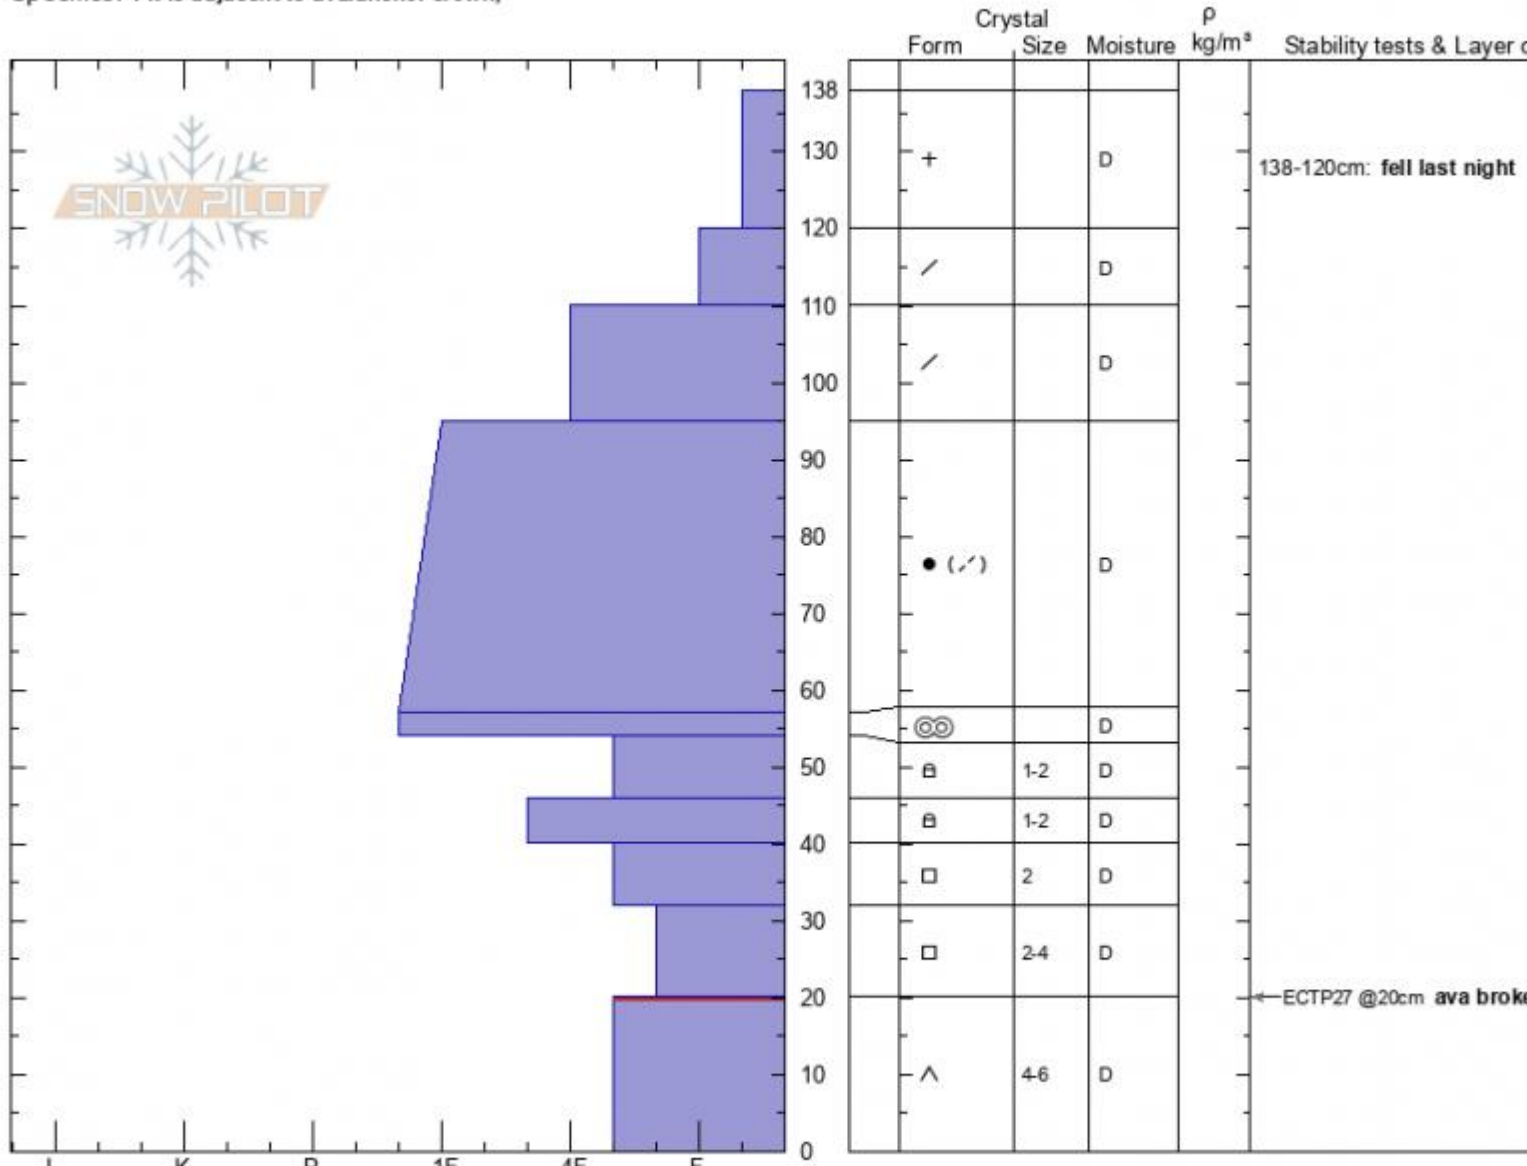

Beehive Fatality
Madison Range-N
MT

Elevation: **9200 ft**
 Aspect: **270°**

Specifics: Pit is adjacent to avalanche: crown;

Doug Chabot-Admin
02/15/2021 - 11:50am
 Co-ord: **45.32733N, -111.38312W**
 Slope Angle: **40°**
 Wind Loading: **previous**

Stability:
 Air Temperature: **-9°C**
 Sky Cover: **OVC**
 Precipitation: **S1**
 Wind: **Calm**

HS: **138** Layer Notes:
 138-120cm: **fell last night**
 20-0cm: **Problematic layer**

Notes: This snowpit was part of the accident investigation of an avalanche that occurred on 2/14/2021. 1 splitboarder was killed.

Advisory Region
 Northern Madison
 Longitude
 -111.39W
 Latitude
 45.34N

Avalanche Details: [Splitboarder triggered, caught and killed in Beehive](#)
 Northern Madison, 2021-02-16