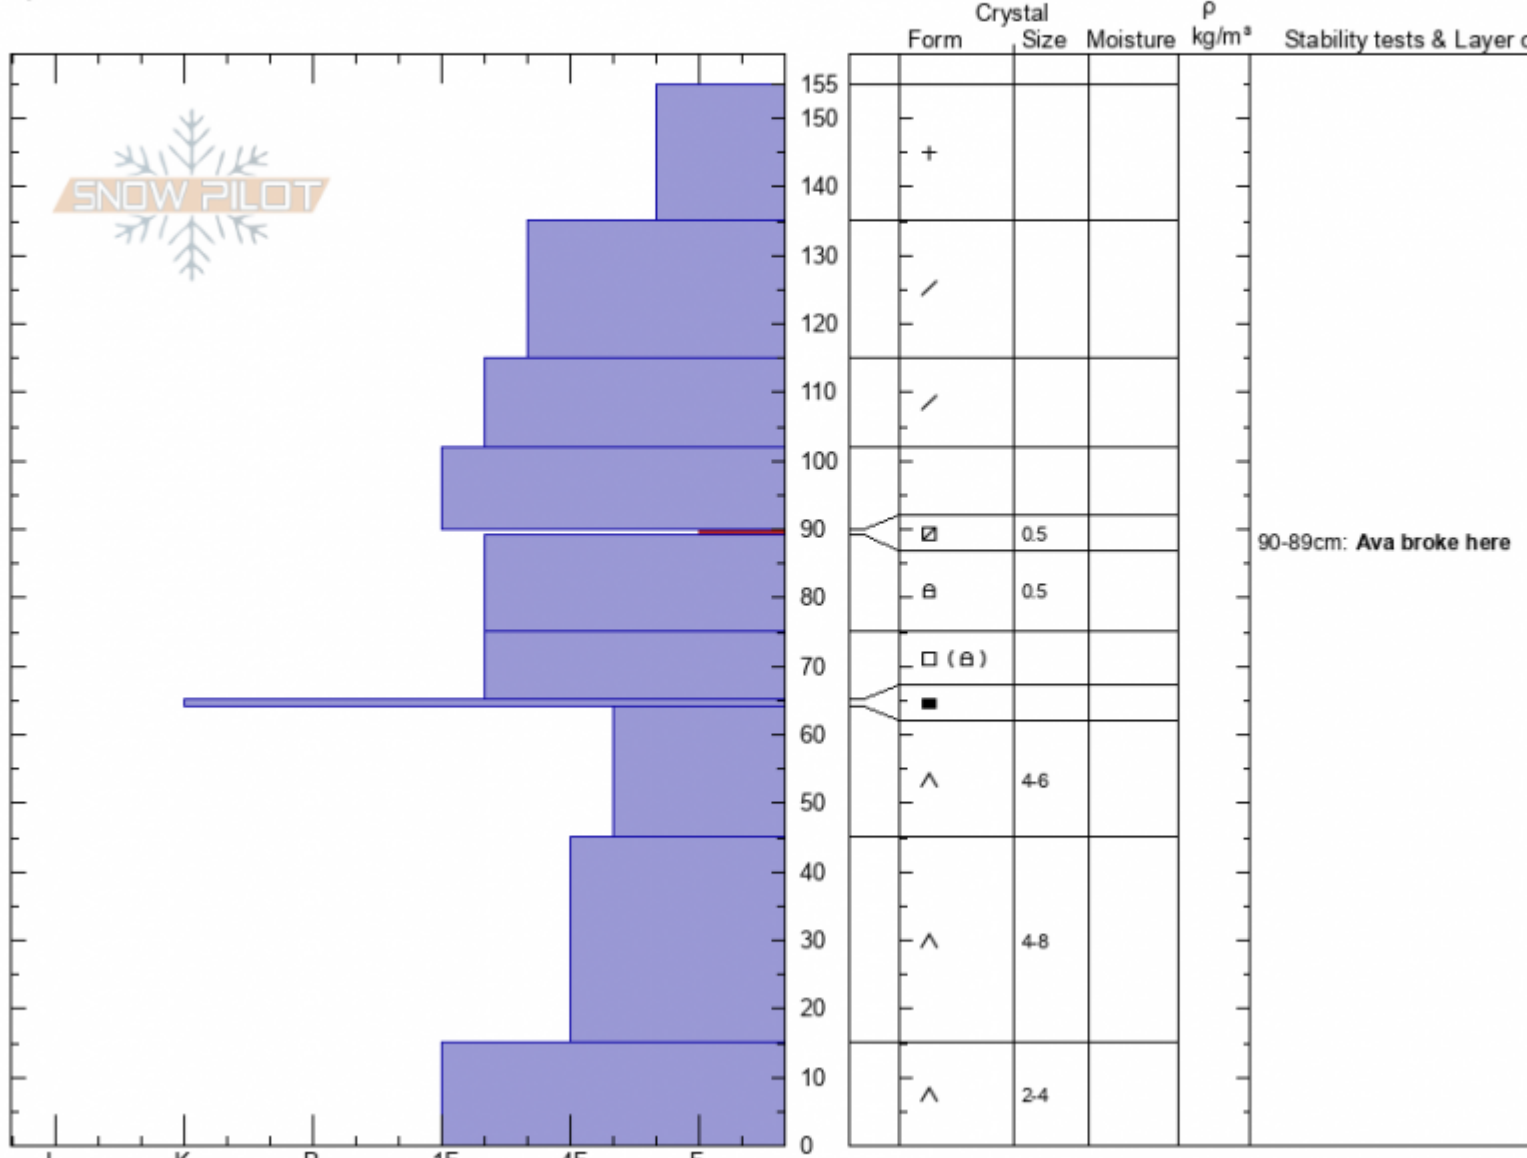

Low Lionhead Corner
Henry Mtns
MT

Elevation: 8496 ft
Aspect: 70°

Doug Chabot-Admin
02/01/2021 - 1:15pm
Co-ord: 44.74010N, -111.31545W
Slope Angle: 37°
Wind Loading: no

Stability: fair
Air Temperature: -3°C
Sky Cover: CLR
Precipitation: NO
Wind: Calm

HS: 155
Layer Notes:
90-89cm: Ava broke here
90-89cm: Problematic layer

Specifics: Pit is adjacent to avalanche: crown; Recent avalanche activity on similar slopes; Recent avalanche activity on different slopes

Notes: Avalanche was 2' deep, 500' wide and 250' vertical. It was 37 degrees steep. It likely released naturally on 1/29 or 1/30.

Advisory Region
Lionhead Range
Longitude
-111.32W
Latitude
44.73N
Avalanche Details: [Major avalanche cycle](#)
Lionhead Range, 2021-02-01