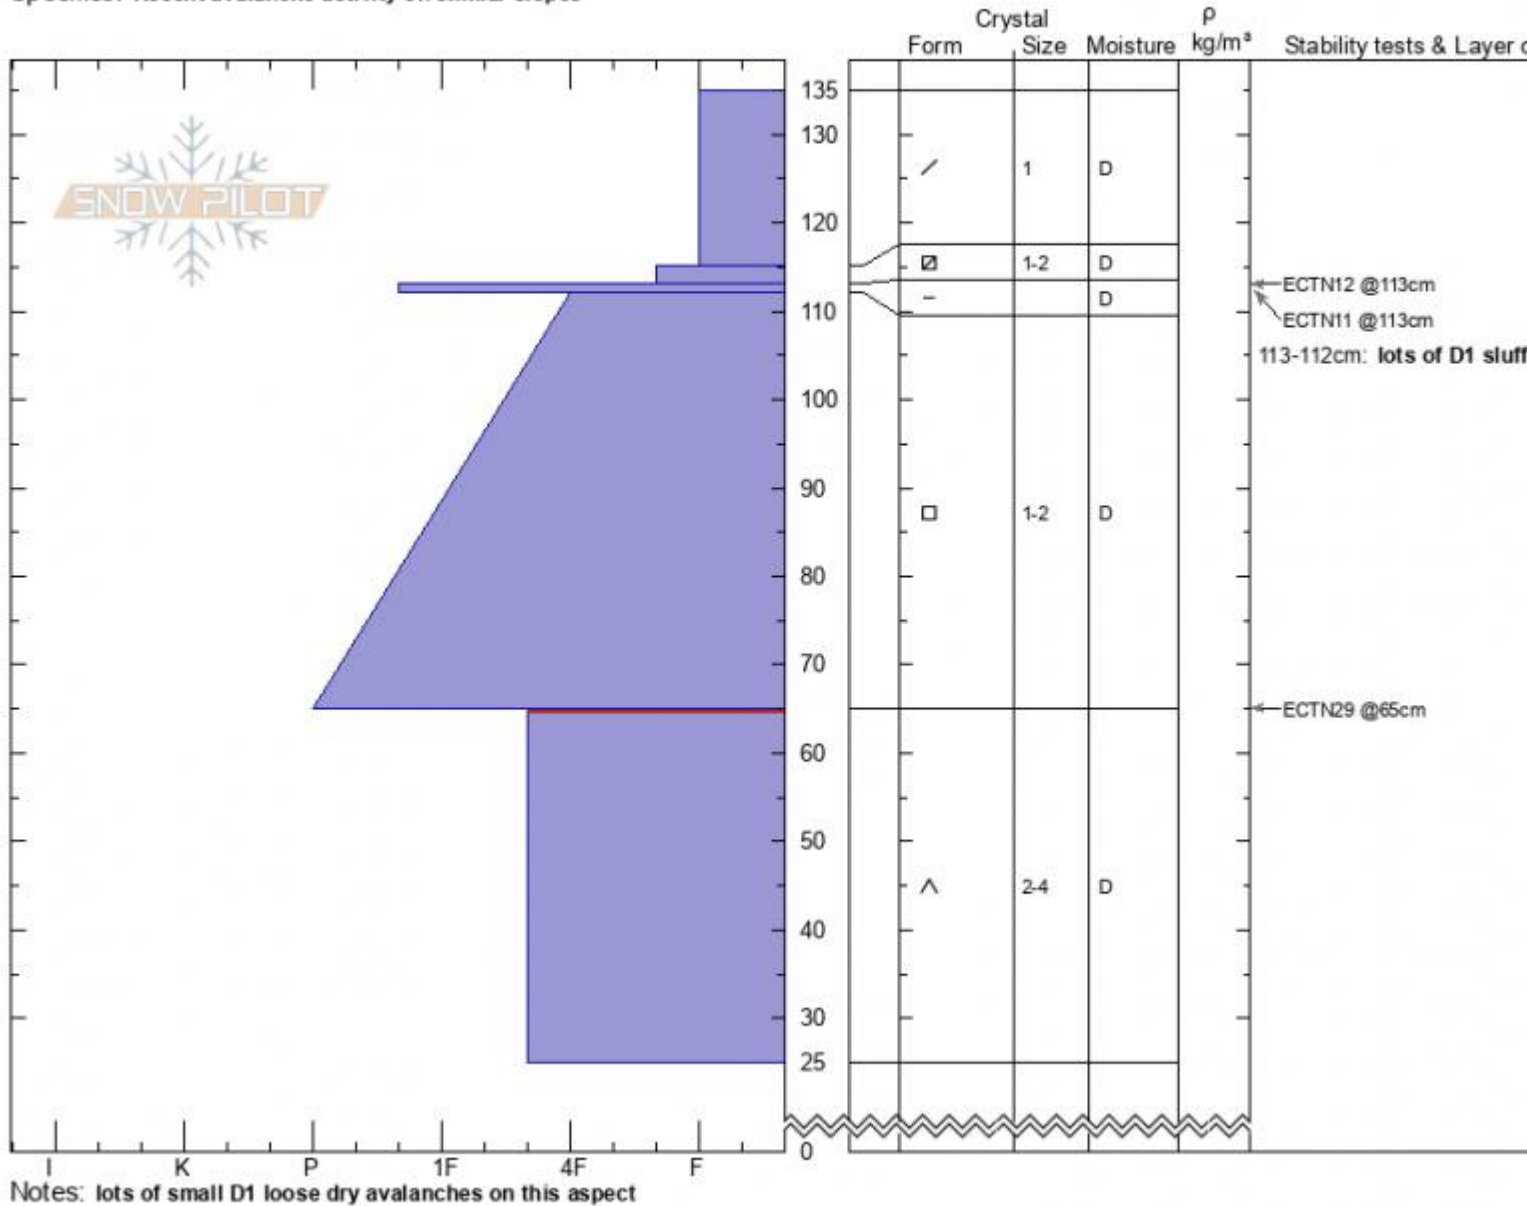

**The Throne**  
**Bridger Range**  
**MT**  
 Elevation: **7883 ft**  
 Aspect: **NE**  
 Specifics: Recent avalanche activity on similar slopes

**Zach Keskinen**  
**01/26/2021 - 12:15pm**  
 Co-ord: **45.87524N, -110.95308W**  
 Slope Angle: **32°**  
 Wind Loading: **previous**

Stability:  
 Air Temperature: **-4°C**  
 Sky Cover: **FEW**  
 Precipitation: **S-1**  
 Wind: **SE Light Breeze**

HS: **135** Layer Notes:  
 PF: **35** 113-112cm: lots of D1 sluffs on  
 65-25cm: Problematic layer

Advisory Region  
 Bridger Range  
 Longitude  
 -110.95W  
 Latitude  
 45.88N

**Avalanche Details:** [Loose Dry Avalanches on the Throne](#)  
 Bridger Range, 2021-01-26