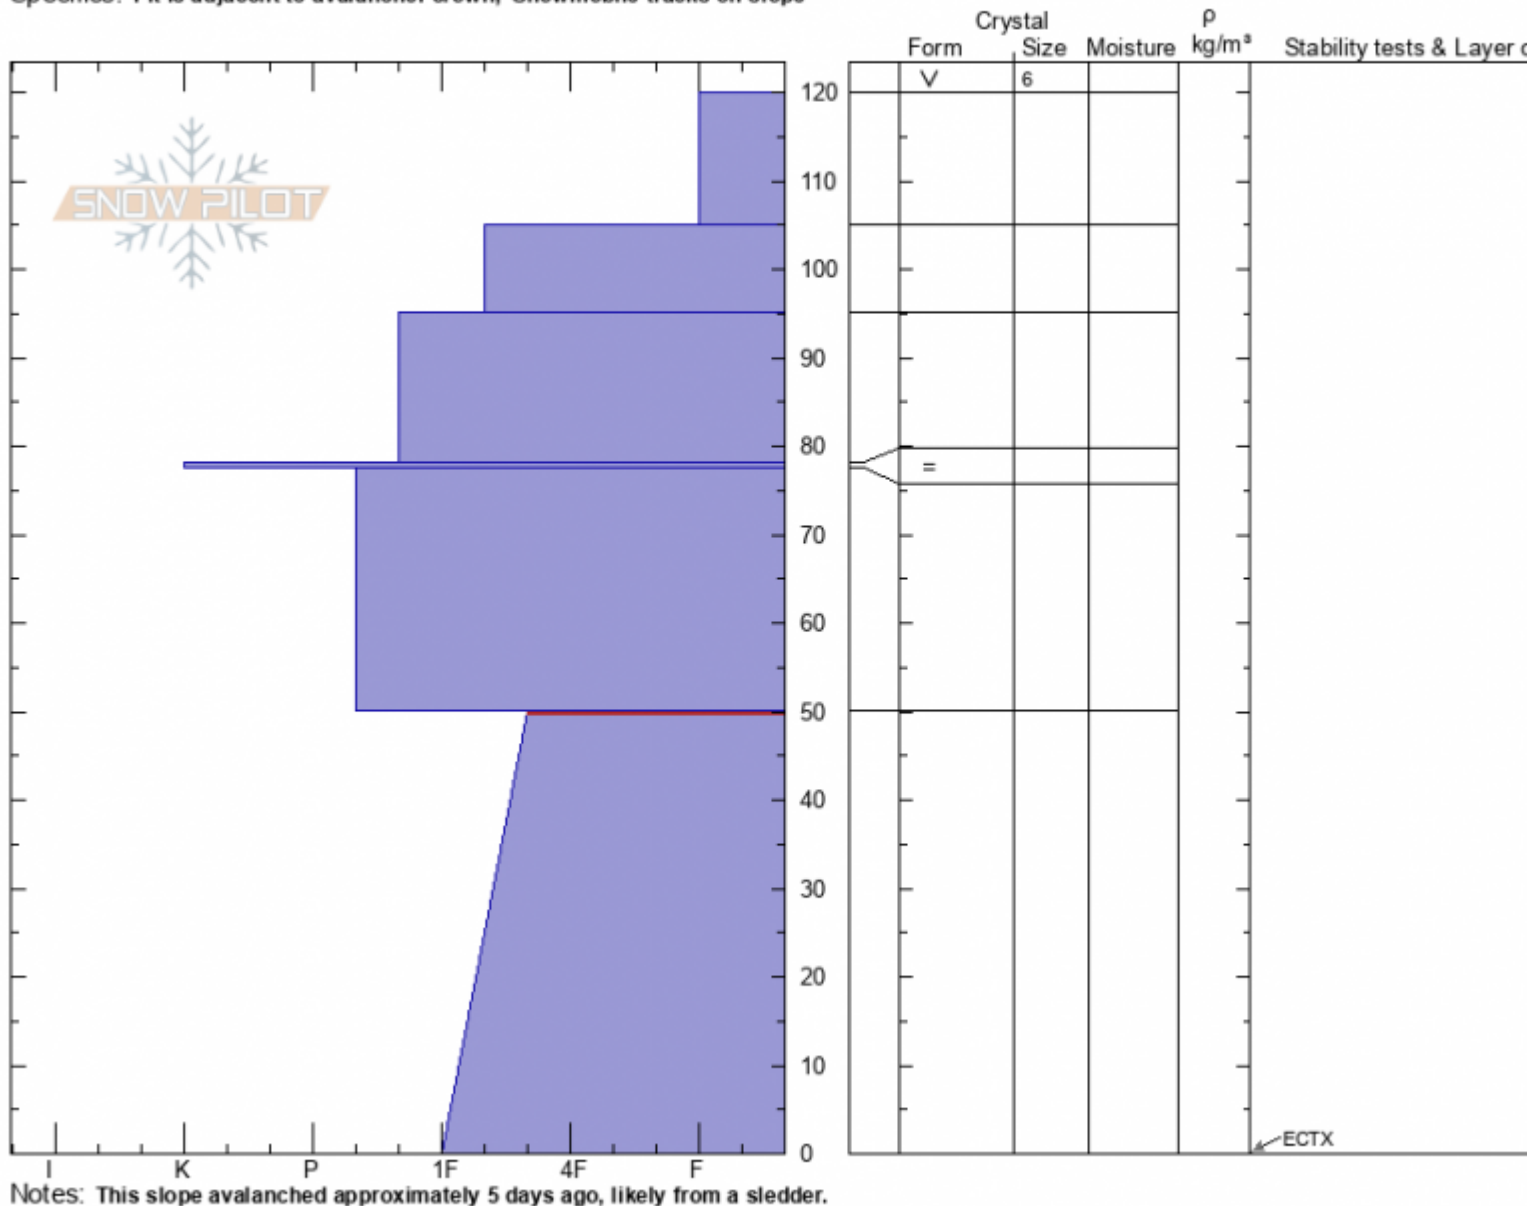

Ski Hill
Lionhead Range
MT
 Elevation: **8060 ft**
 Aspect: **90°**
 Specifics: Pit is adjacent to avalanche: crown; Snowmobile tracks on slope

Doug Chabot-Admin
 01/12/2021 - 1:00pm
 Co-ord: **44.70364N, -111.29736W**
 Slope Angle: **30°**
 Wind Loading:

Stability:
 Air Temperature: **-7°C**
 Sky Cover: **FEW**
 Precipitation: **NO**
 Wind: **Calm**

HS: **120** Layer Notes:
 50-0cm: Problematic layer

Advisory Region
 Lionhead Range
 Longitude
 -111.29W
 Latitude
 44.70N

Forecast link: [GNFAC Avalanche Forecast for Wed Jan 13, 2021](#)
 Lionhead Range, 2021-01-12