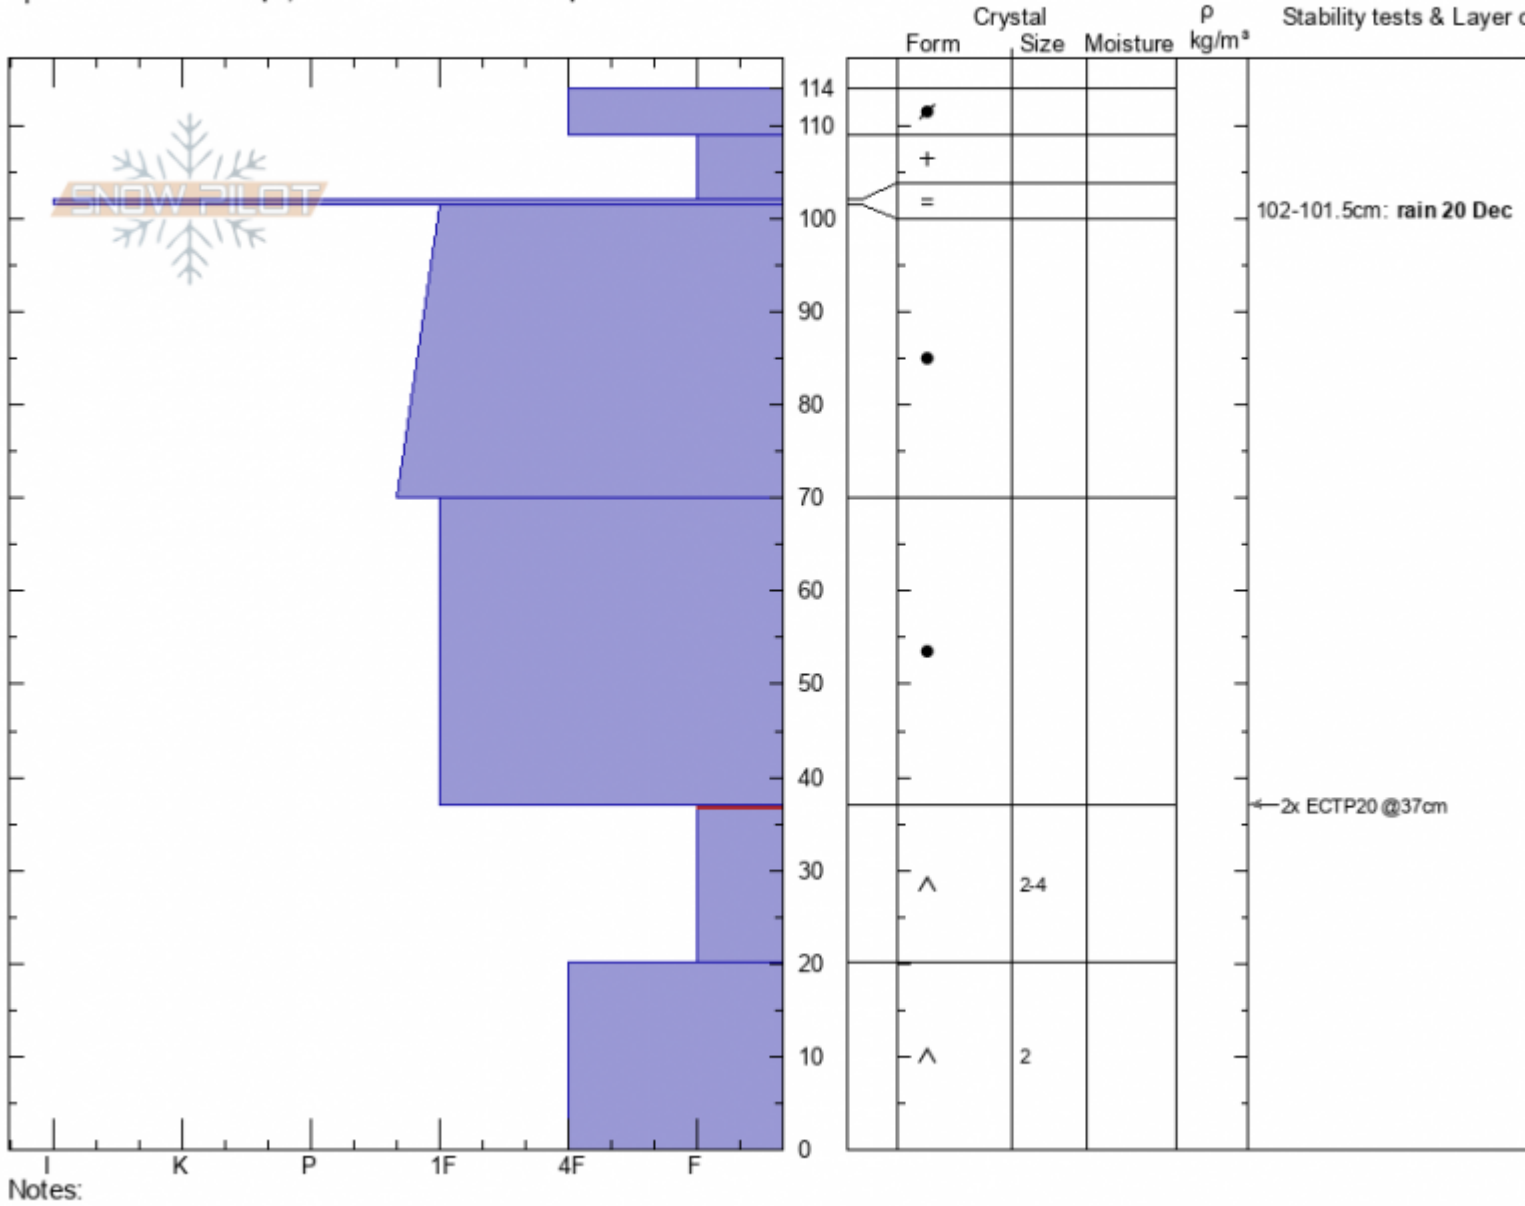

Lionhead Ridge
Lionhead Range
MT
 Elevation: **9008 ft**
 Aspect: **20°**
 Specifics: **We skied slope; Snowmobile tracks on slope**

Doug Chabot-Admin
12/27/2020 - 11:40am
 Co-ord: **44.71538N, -111.31876W**
 Slope Angle: **18°**
 Wind Loading: **previous**

Stability: **Poor**
 Air Temperature: **-8°C**
 Sky Cover: **SCT**
 Precipitation: **NO**
 Wind: **W Moderate**

HS: **114** Layer Notes:
 102-101.5cm: **rain 20 Dec**
 37-20cm: **Problematic layer**

Advisory Region
 Lionhead Range
 Longitude
 -111.32W
 Latitude
 44.71N

Forecast link: [GNFAC Avalanche Forecast for Mon Dec 28, 2020](#)
 Lionhead Range, 2020-12-27